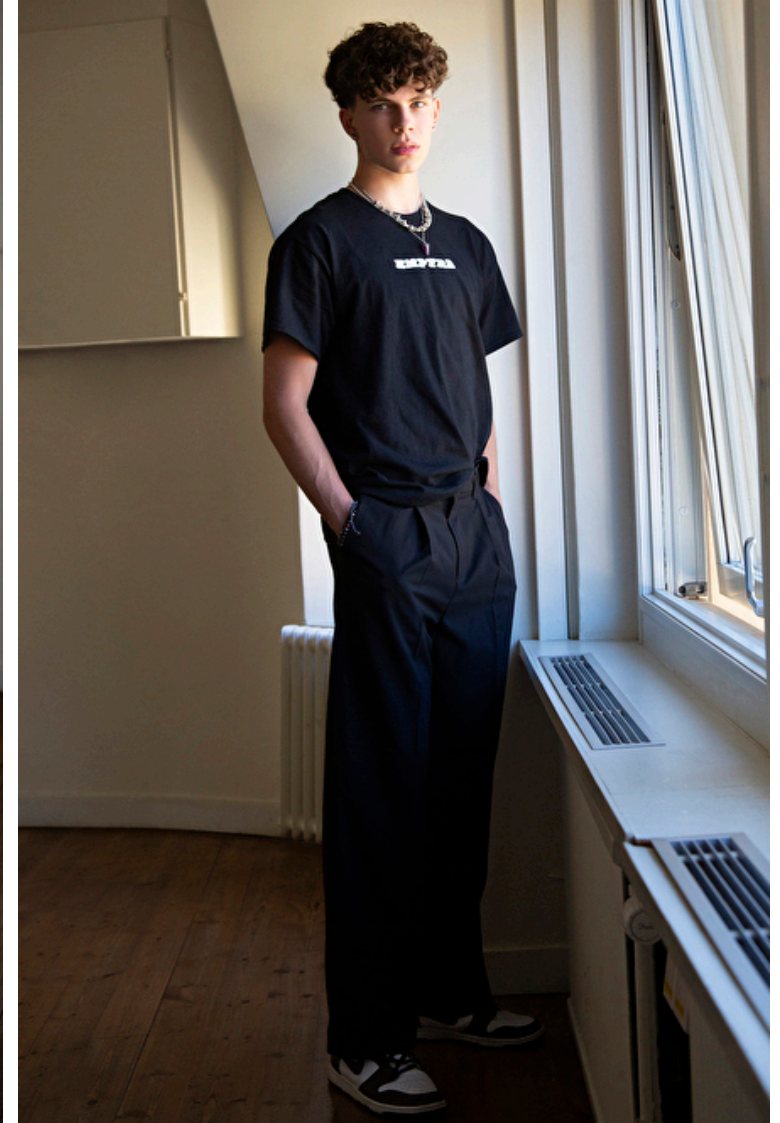

Height 188cm / 6' 2.0"

Chest 94cm / 37"

Waist 71cm / 28"

Hips 93cm / 36.5"

Shoes EU/US/UK 46 / 12.5 / 11

Eyes Blue green

Hair Brown

Neck 43cm / 17"