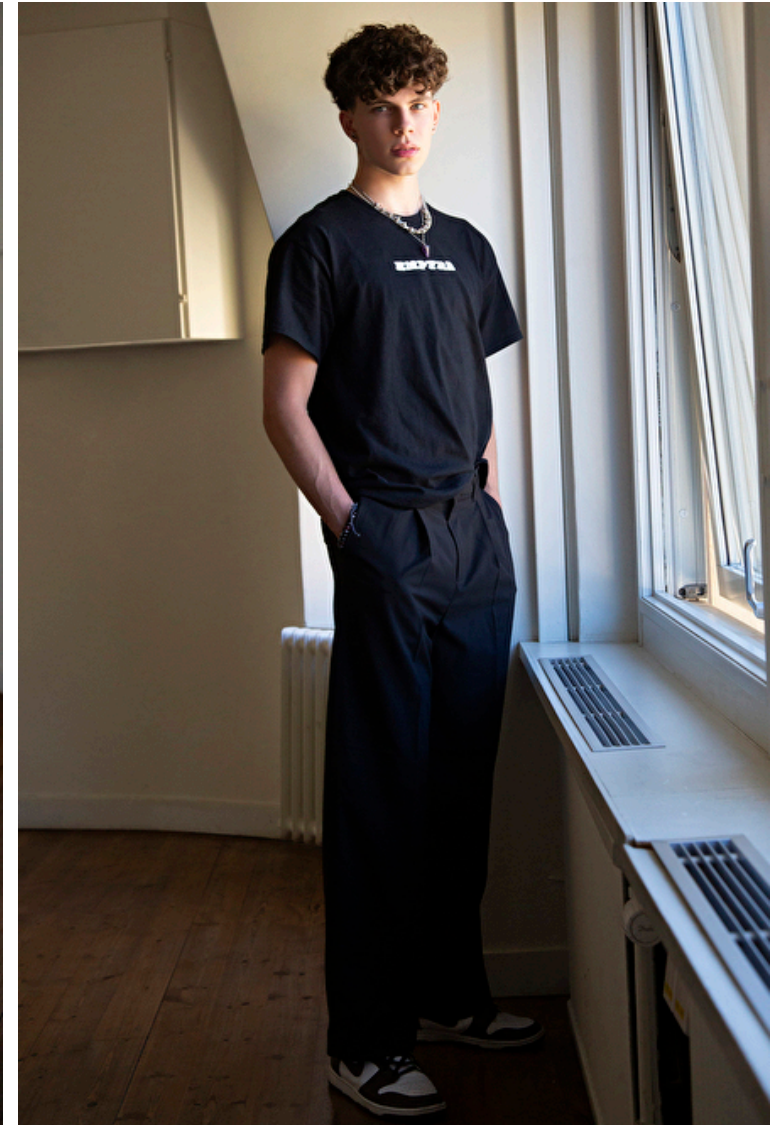

Height 188cm / 6' 2.0"

Chest 94cm / 37"

Waist 71cm / 28"

Hips 93cm / 36.5"

Shoes EU/US/UK 46 / 12.5 / 11

Eyes Blue green

Hair Brown

Neck 43cm / 17"