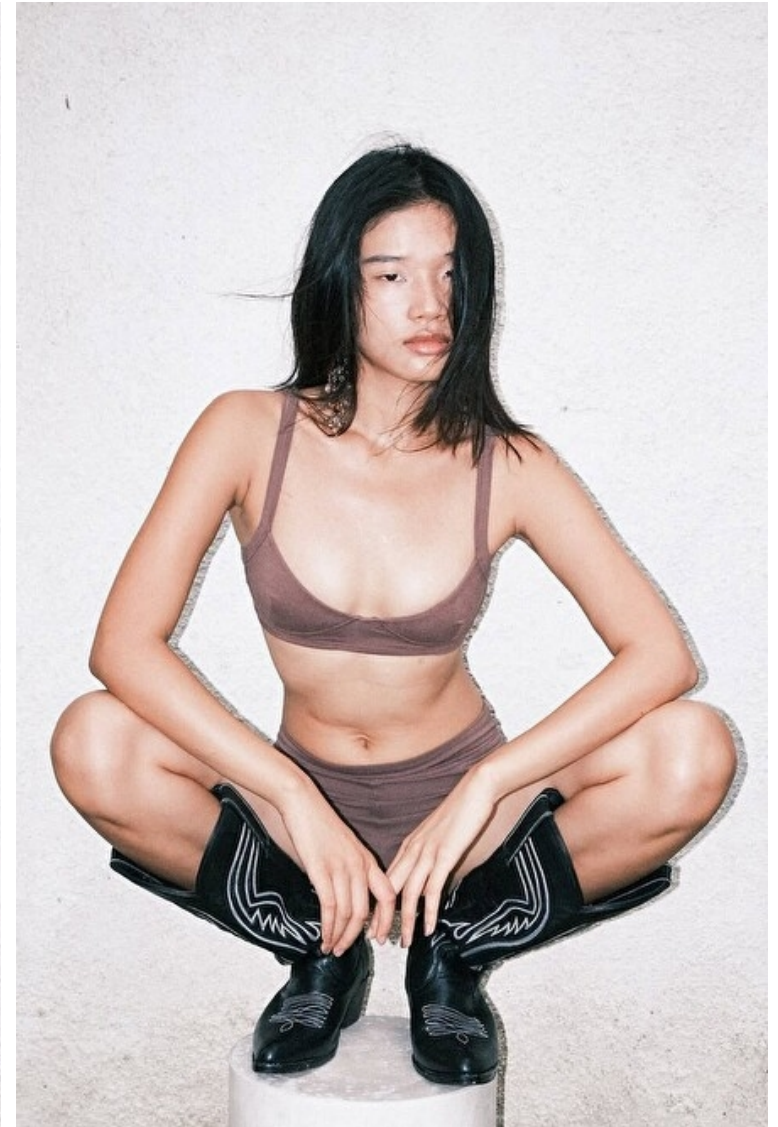

Select

MODEL MANAGEMENT

Grev Turegatan 18, Stockholm, 11446, Stockholm, Sweden

Phone: 08-545 866 66 Email: info.stockholm@selectmodel.com Website: <https://www.selectmodel.com/>

Hui

Height 174cm / 5' 8.5"

Bust 81cm / 32"

Waist 63cm / 25"

Hips 87cm / 34.5"

Eyes Brown

Hair Black