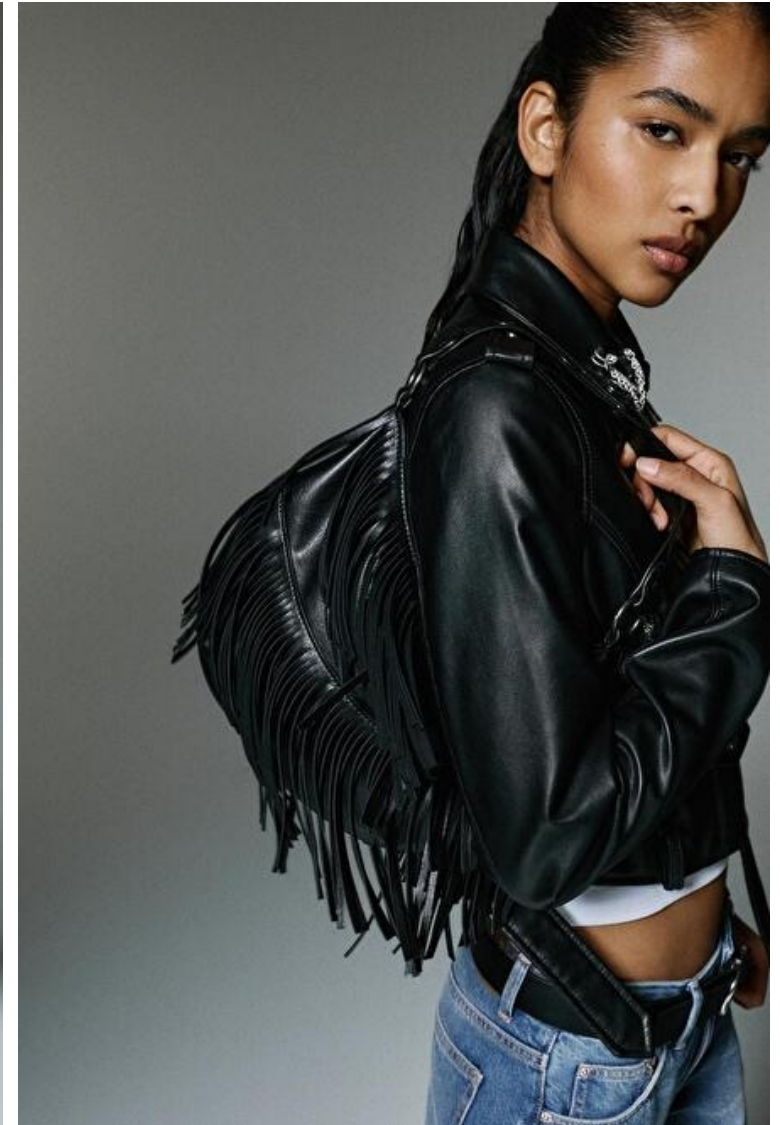

## Humairah

Height 173cm / 5' 8.0"

Bust 80cm / 31.5"

Waist 61cm / 24"

Hips 89cm / 35"

Shoes EU/US/UK 39 / 8 / 6

Eyes Brown

Hair Black