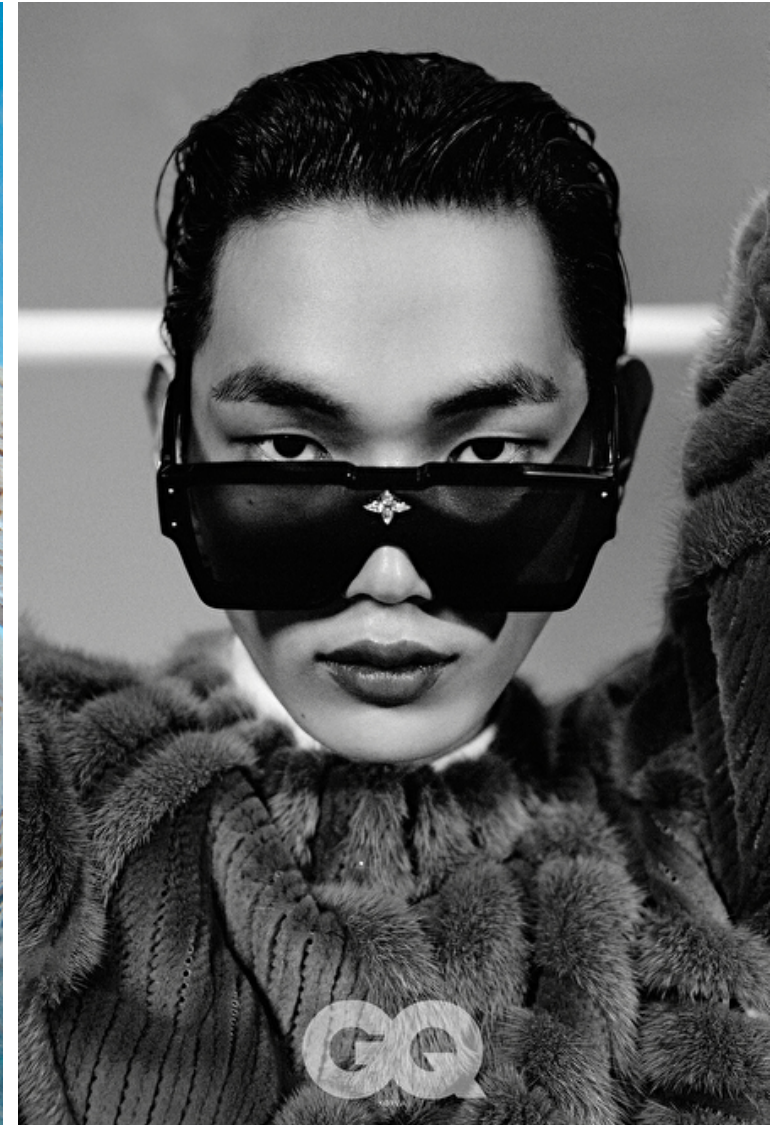

Waist 74cm / 29"

Hips 87cm / 34.5"

Shoes EU/US/UK 43 / 10.5 / 9

Eyes Hazel

Hair Black

Select

MODEL MANAGEMENT

Grev Turegatan 18, Stockholm, 00000, Sweden, Sweden