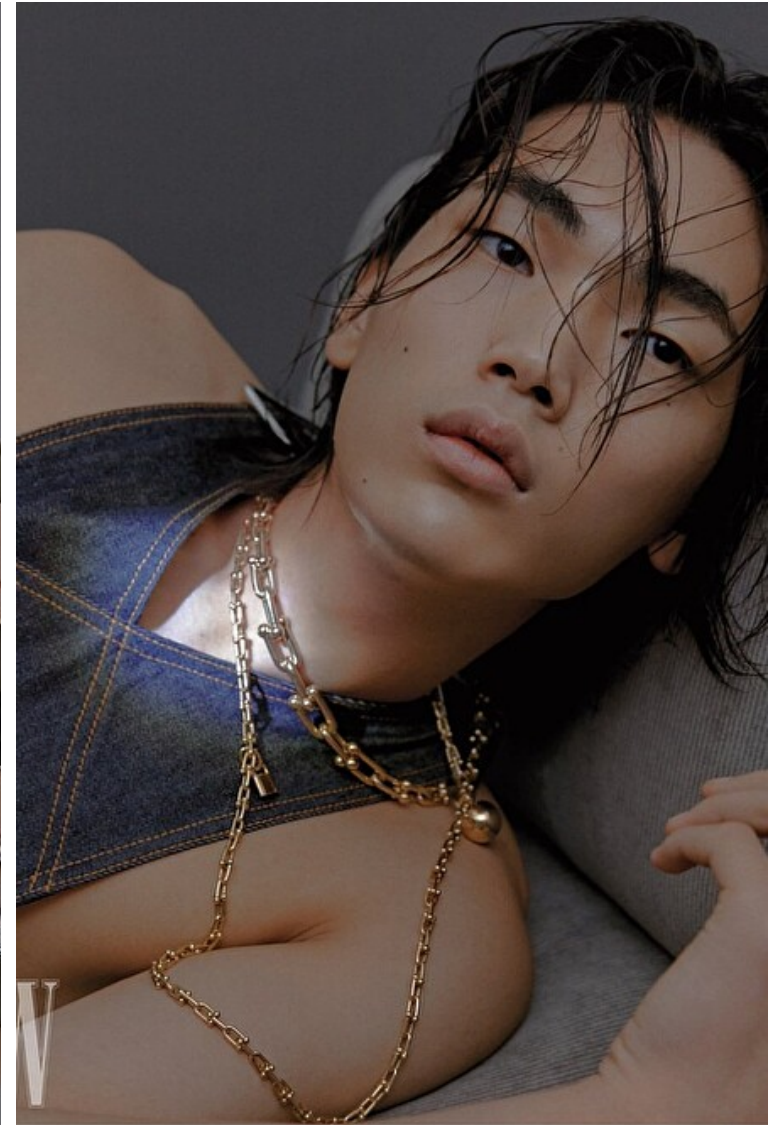

Height 184cm / 6' 0.5"

Chest 90cm / 35.5"

Waist 74cm / 29"

Hips 87cm / 34.5"

Shoes EU/US/UK 43 / 10.5 / 9

Eyes Hazel

Hair Black

Hyeon Geun Song