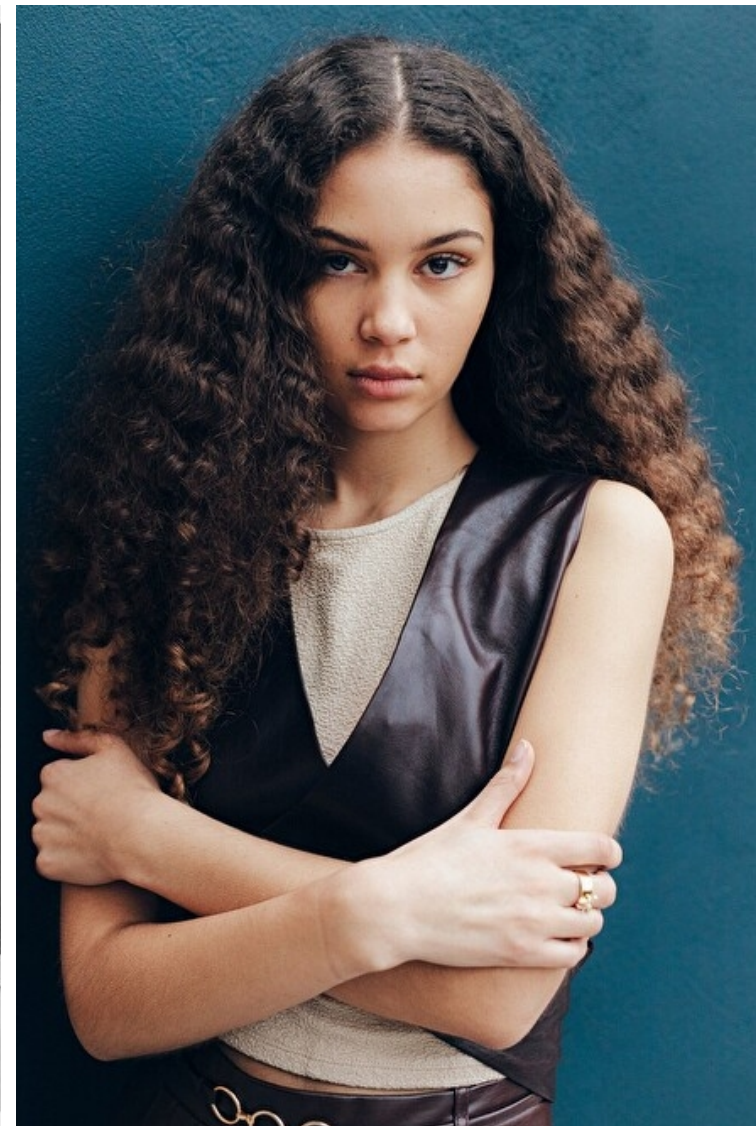

Select

MODEL MANAGEMENT

Grev Turegatan 18, Stockholm, 11446, Stockholm, Sweden

Phone: 08-545 866 66 Email: info.stockholm@selectmodel.com Website: <https://www.selectmodel.com/>

ILANA LUNA

Height 175cm / 5' 9.0"

Bust 80cm / 31.5"

Cup A

Hips 96cm / 38"

Waist 63cm / 25"

Shoes EU/US/UK 39 / 8 / 6

Size EU/US 32 / 2

Hair Brown

Hair length 1

Eyes Brown