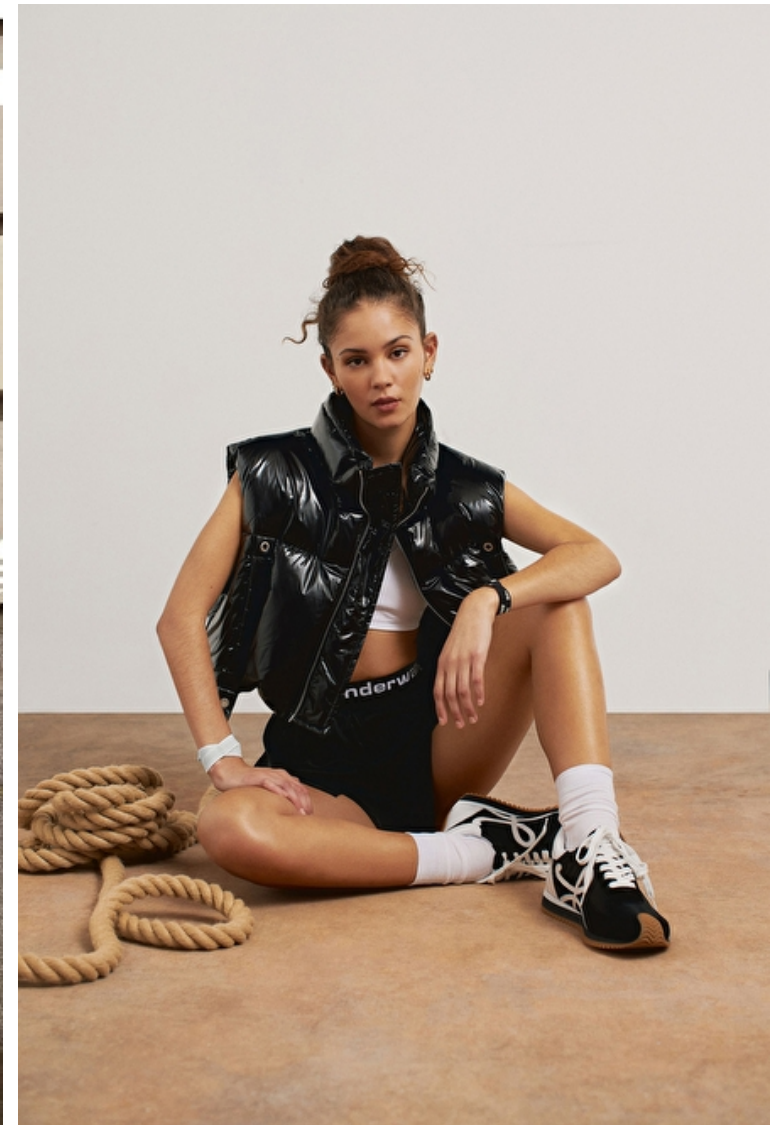

ILANA LUNA

Height 175cm / 5' 9.0"

Bust 80cm / 31.5"

Cup A

Hips 96cm / 38"

Waist 63cm / 25"

Shoes EU/US/UK 39 / 8 / 6

Size EU/US 32 / 2

Hair Brown

Hair length 1

Eyes Brown