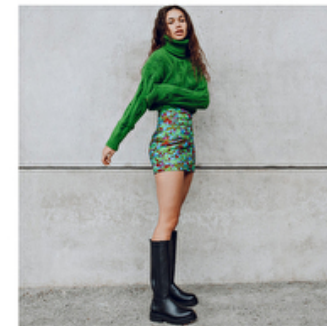

Bust 82cm / 32.5"

Waist 63cm / 25"

Hips 92cm / 36"

Shoes EU/US/UK 39 / 8 / 6

Eyes Green

Hair Brown

Select

MODEL MANAGEMENT

Waist 63cm / 25"

Hips 92cm / 36"

Shoes EU/US/UK 39 / 8 / 6

Eyes Green

Hair Brown

Select

MODEL MANAGEMENT

Grev Turegatan 18, Stockholm, 00000, Sweden, Sweden