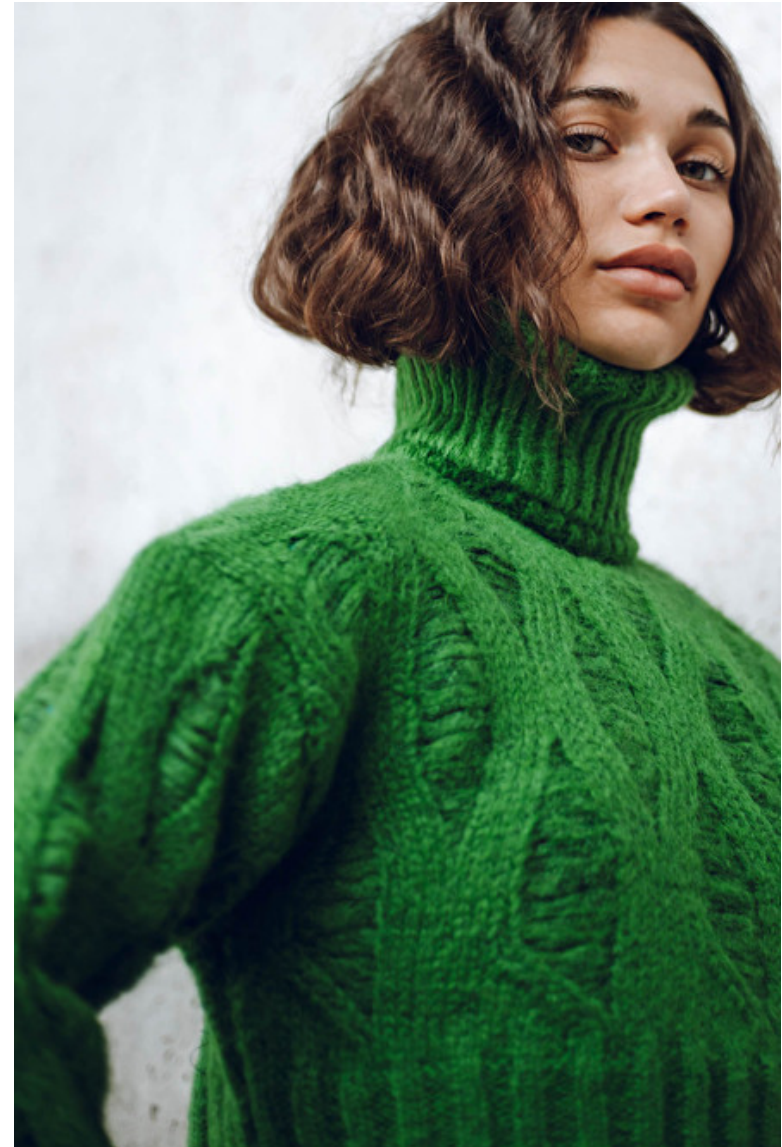

Ioana Cosaceanu

Height 178cm / 5' 10.0"

Bust 82cm / 32.5"

Waist 63cm / 25"

Hips 92cm / 36"

Shoes EU/US/UK 39 / 8 / 6

Eyes Green

Hair Brown