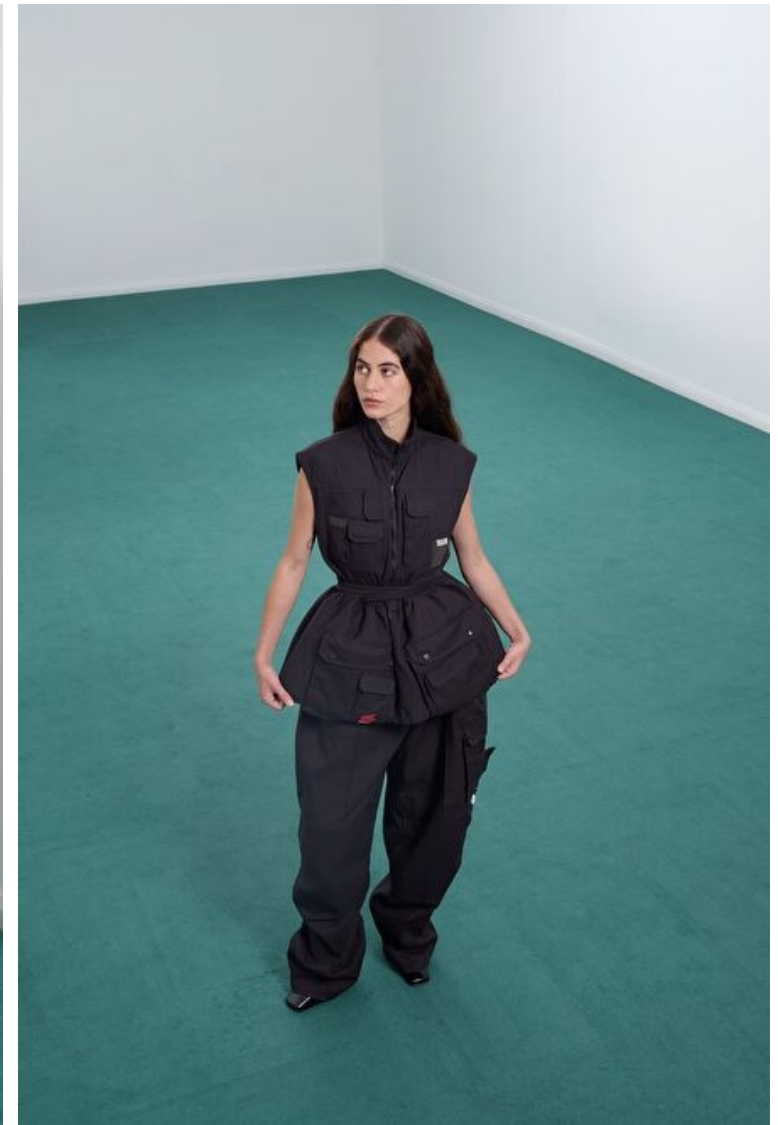

## Iris

Height 174cm / 5' 8.5"

Bust 85cm / 33.5"

Waist 64cm / 25"

Hips 85cm / 33.5"

Shoes EU/US/UK 38 / 7.5 / 5

Eyes Brown

Hair Brown