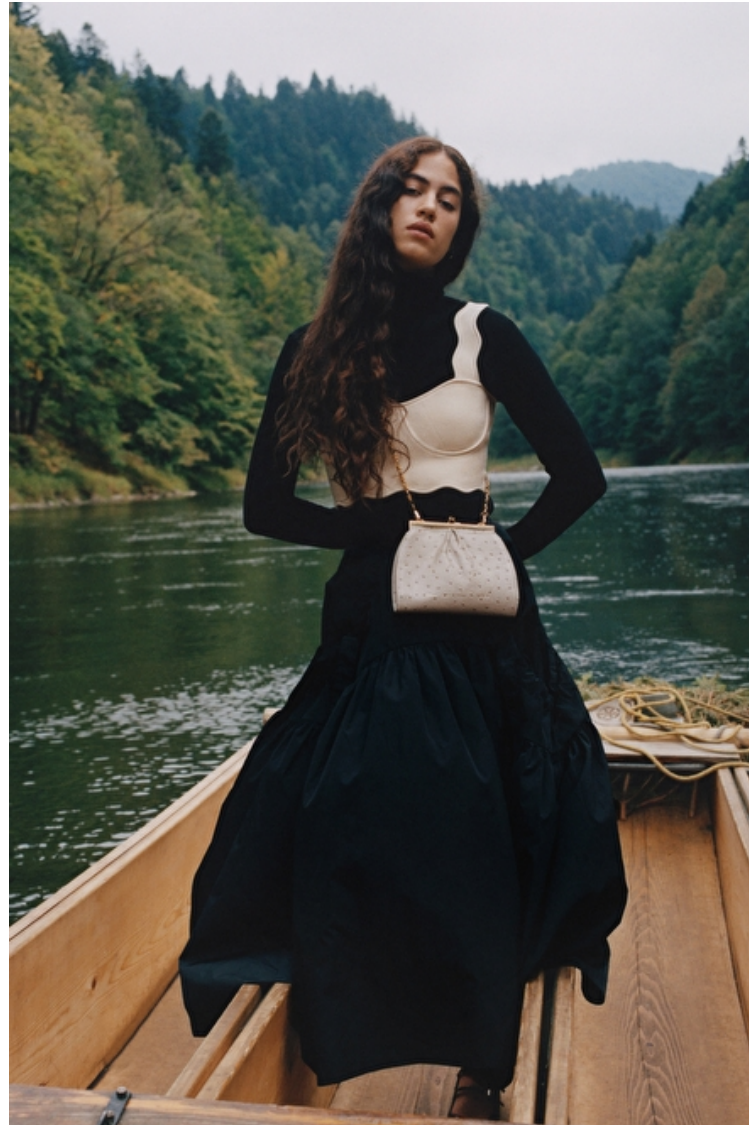

## Iris

Height 174cm / 5' 8.5"

Bust 85cm / 33.5"

Waist 64cm / 25"

Hips 85cm / 33.5"

Shoes EU/US/UK 38 / 7.5 / 5

Eyes Brown

Hair Brown