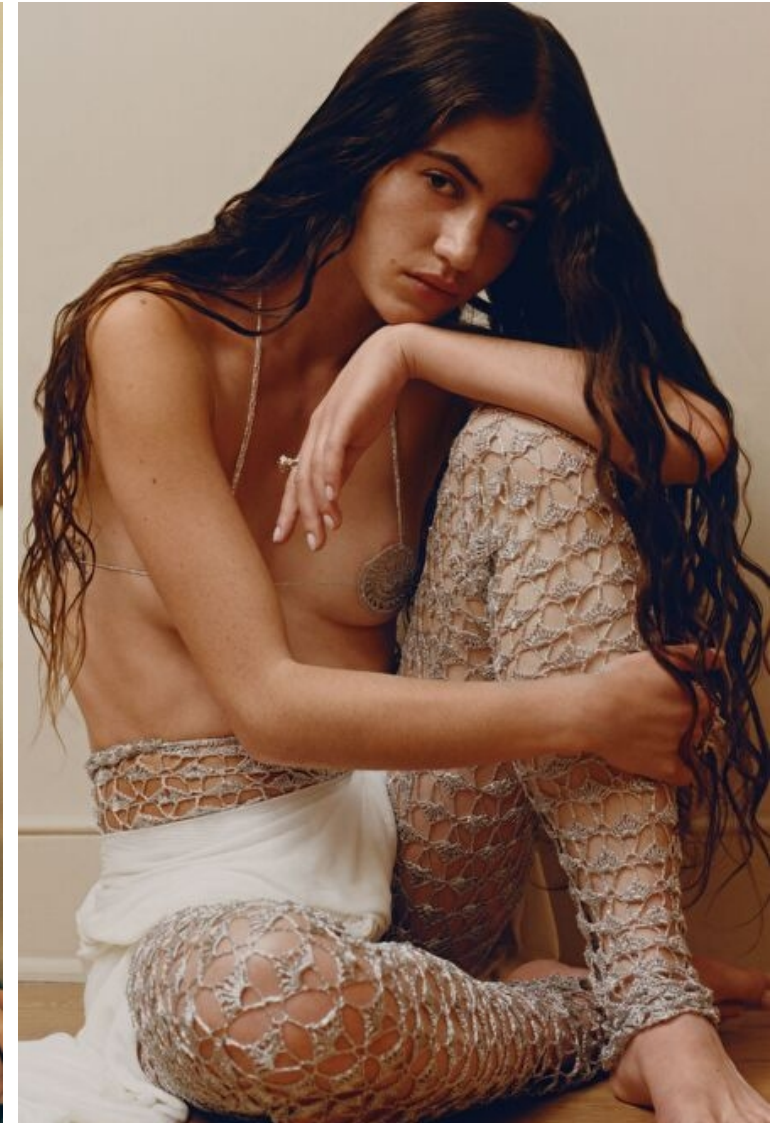

## Iris

Height 174cm / 5' 8.5"

Bust 85cm / 33.5"

Waist 64cm / 25"

Hips 85cm / 33.5"

Shoes EU/US/UK 38 / 7.5 / 5

Eyes Brown

Hair Brown