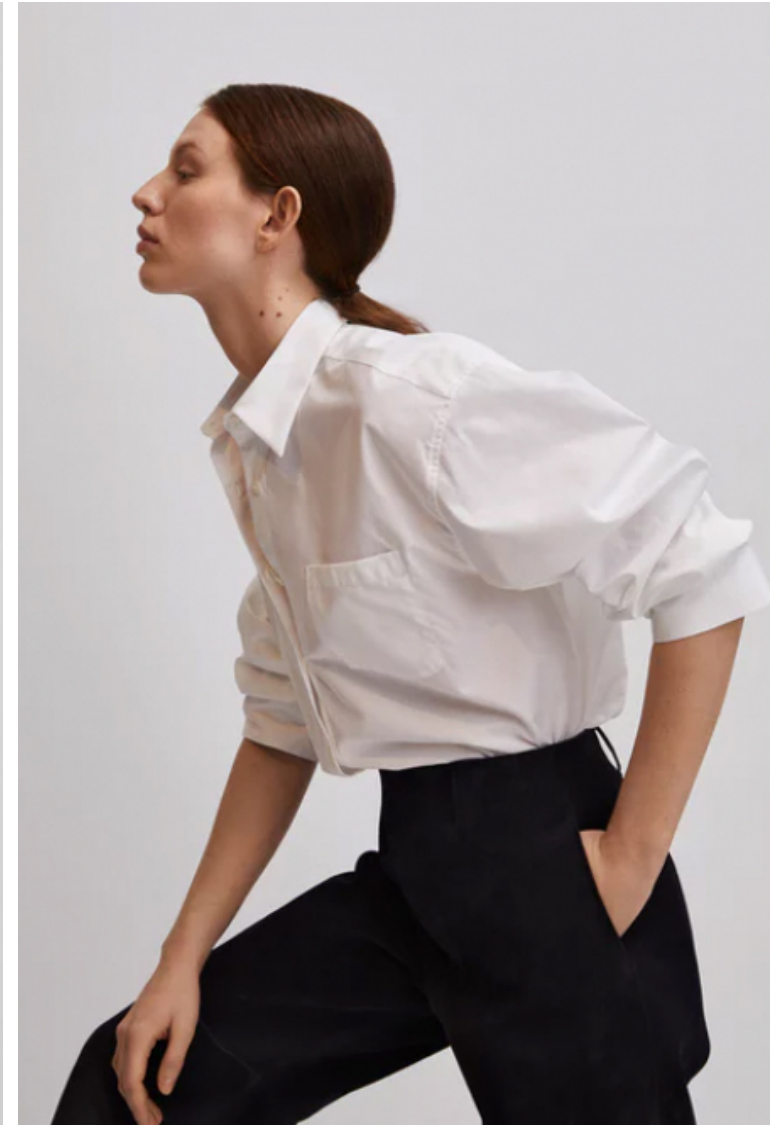

Hips 90cm / 35.5"

Shoes EU/US/UK 38 / 7.5 / 5

Eyes Blue

Hair Red

Cup A/B

Location Stockholm

Select

MODEL MANAGEMENT