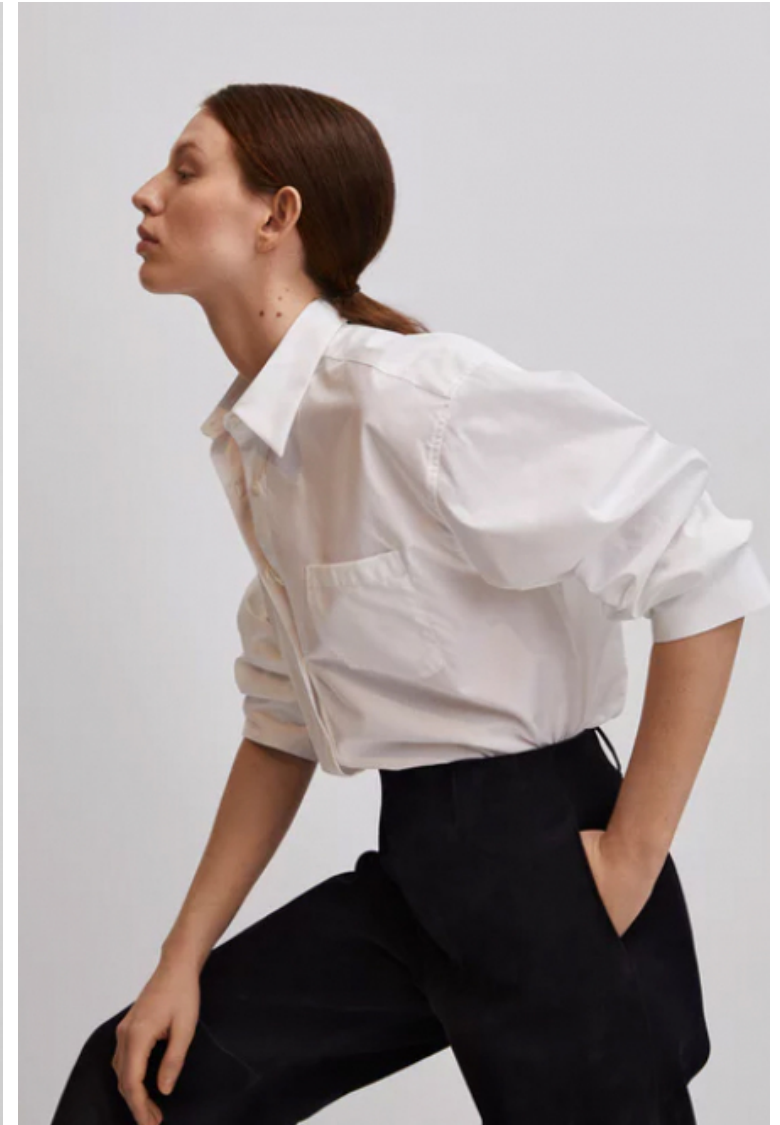

Hips 90cm / 35.5"

Shoes EU/US/UK 38 / 7.5 / 5

Eyes Blue

Hair Red

Cup A/B

Location Stockholm

Select

MODEL MANAGEMENT