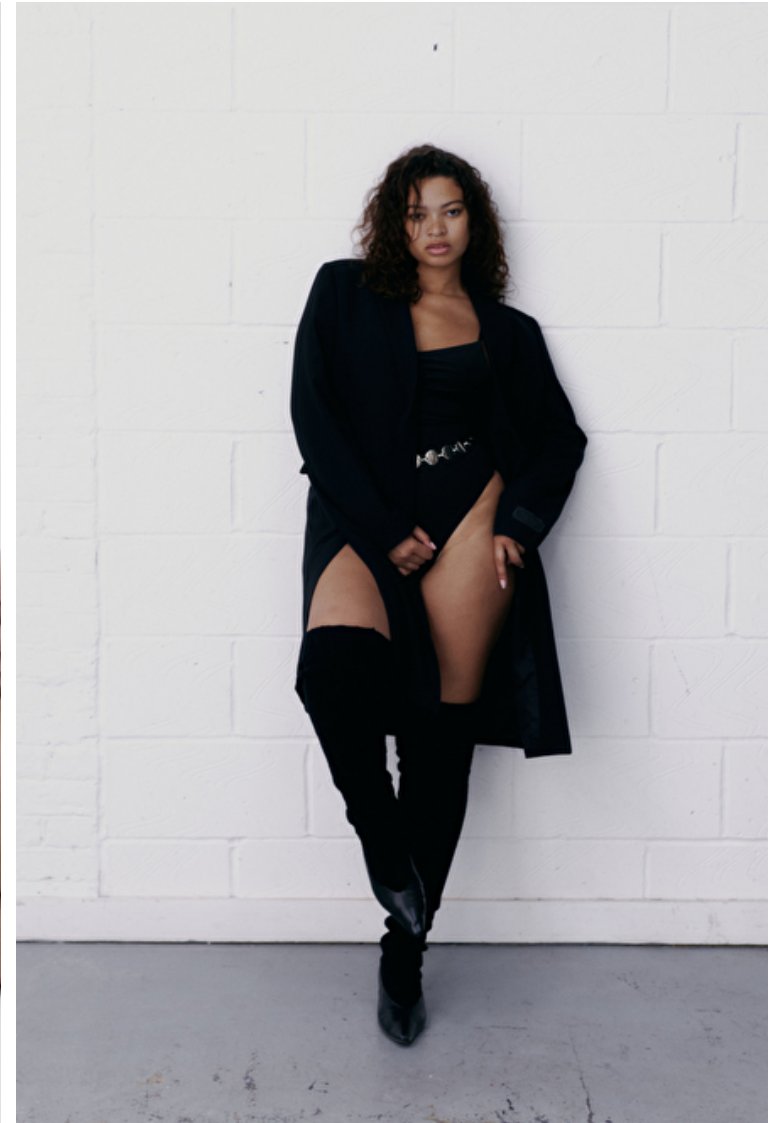

## Jade Hudson

Height 175cm / 5' 9.0"

Bust 101cm / 40"

Waist 84cm / 33"

Hips 122cm / 48"

Shoes EU/US/UK 40 / 9 / 7

Eyes Brown

Hair Brown