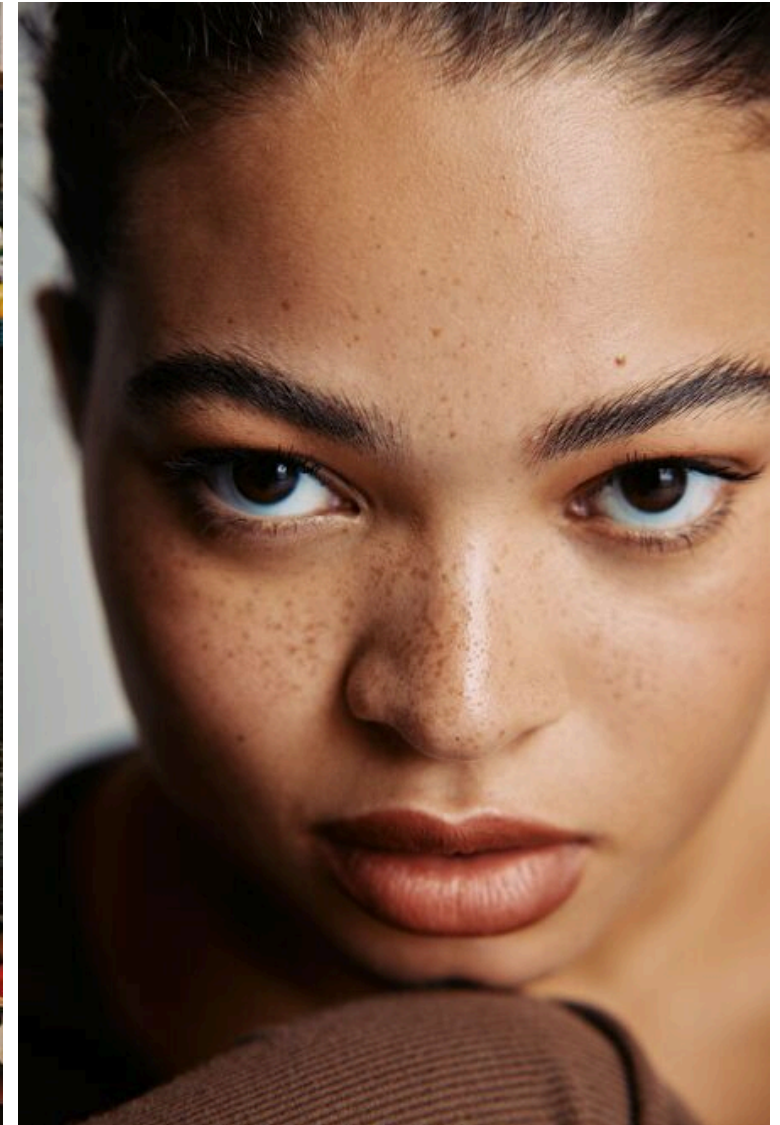

## Jade Hudson

Height 175cm / 5' 9.0"

Bust 101cm / 40"

Waist 84cm / 33"

Hips 122cm / 48"

Shoes EU/US/UK 40 / 9 / 7

Eyes Brown

Hair Brown