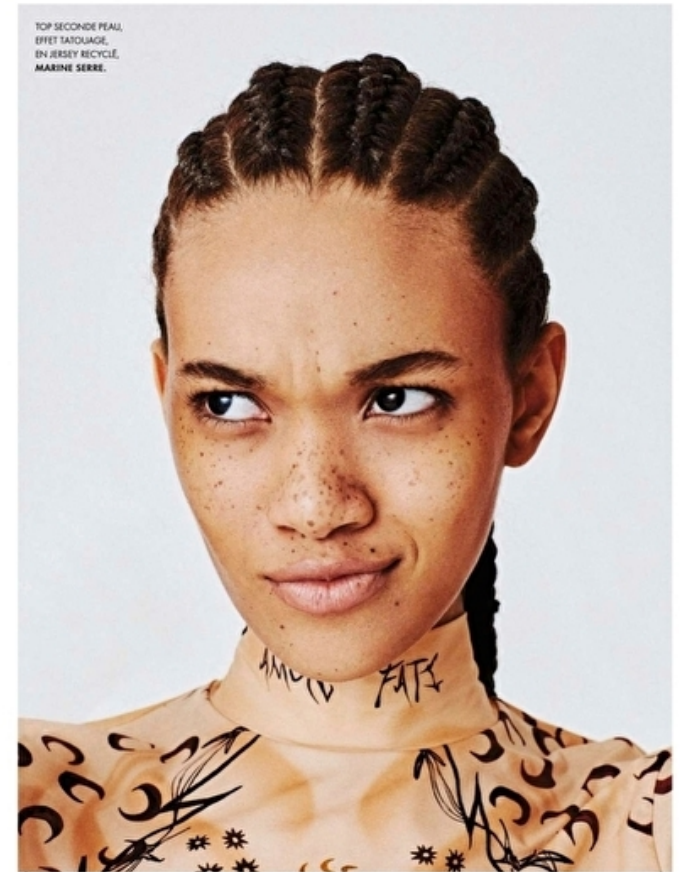

Bust 82cm / 32.5"

Waist 58cm / 23"

Hips 87cm / 34.5"

Shoes EU/US/UK 40.5 / 9.5 / 7

Eyes Brown

Hair Brown

Select

MODEL MANAGEMENT

Grev Turegatan 18, Stockholm, 11446, Stockholm, Sweden

Phone: 08-545 866 66 Email: info.stockholm@selectmodel.com Website: <https://www.selectmodel.com/>

Jahika Gonzalez

Height 176cm / 5' 9.5"

Bust 82cm / 32.5"

Waist 58cm / 23"

Hips 87cm / 34.5"

Shoes EU/US/UK 40.5 / 9.5 / 7

Eyes Brown

Hair Brown

Select

MODEL MANAGEMENT

Grev Turegatan 18, Stockholm, 11446, Stockholm, Sweden