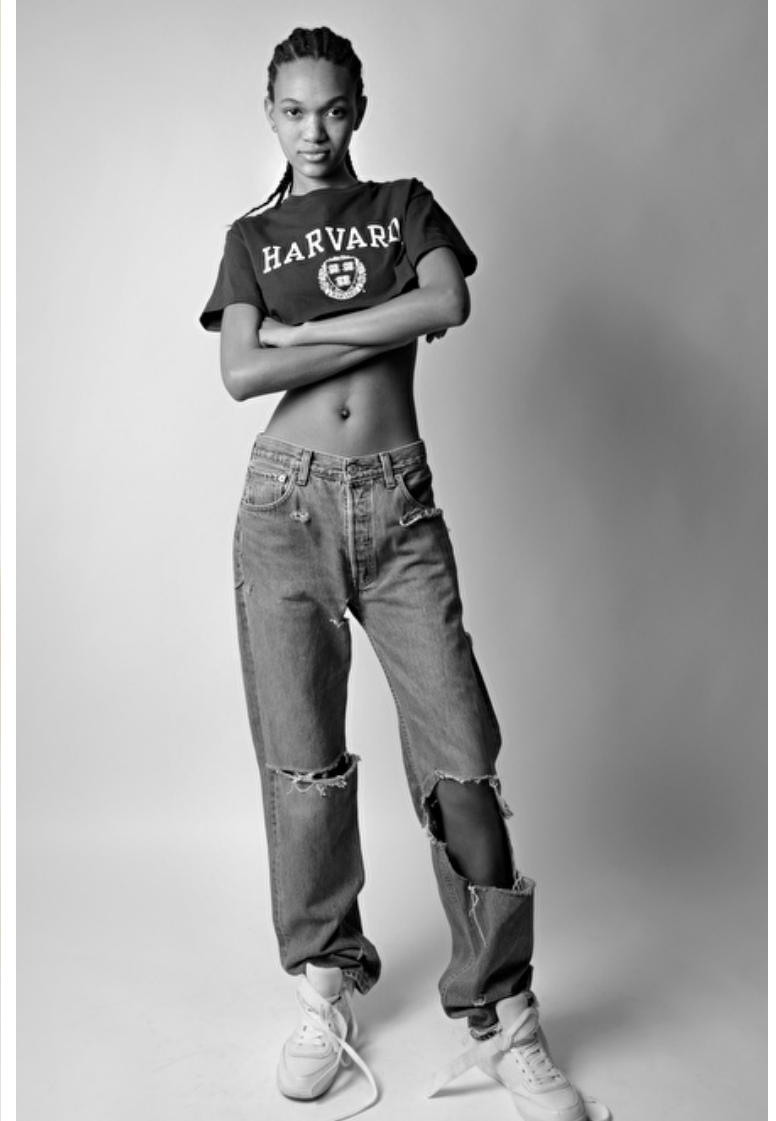

Select

MODEL MANAGEMENT

Grev Turegatan 18, Stockholm, 11446, Stockholm, Sweden

Phone: 08-545 866 66 Email: info.stockholm@selectmodel.com Website: <https://www.selectmodel.com/>

Jahika Gonzalez

Height 176cm / 5' 9.5"

Bust 82cm / 32.5"

Waist 58cm / 23"

Hips 87cm / 34.5"

Shoes EU/US/UK 40.5 / 9.5 / 7

Eyes Brown

Hair Brown