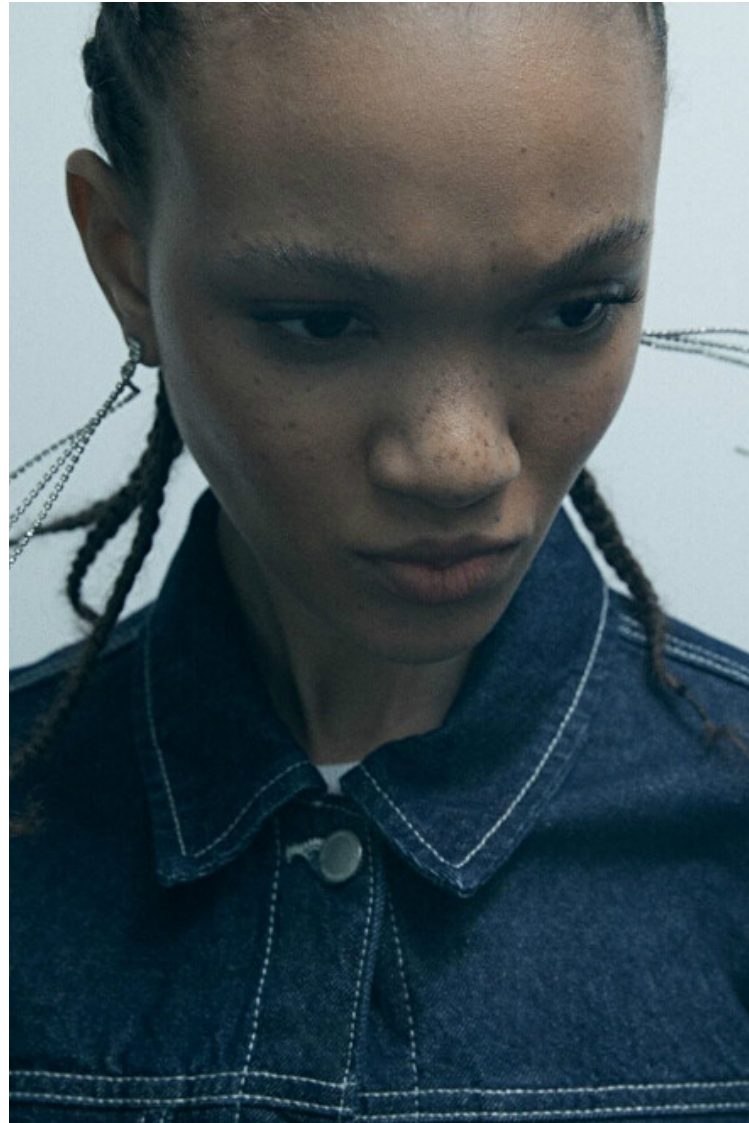

Waist 58cm / 23"

Hips 87cm / 34.5"

Shoes EU/US/UK 40.5 / 9.5 / 7

Eyes Brown

Hair Brown

Select

MODEL MANAGEMENT

Grev Turegatan 18, Stockholm, 11446, Stockholm, Sweden