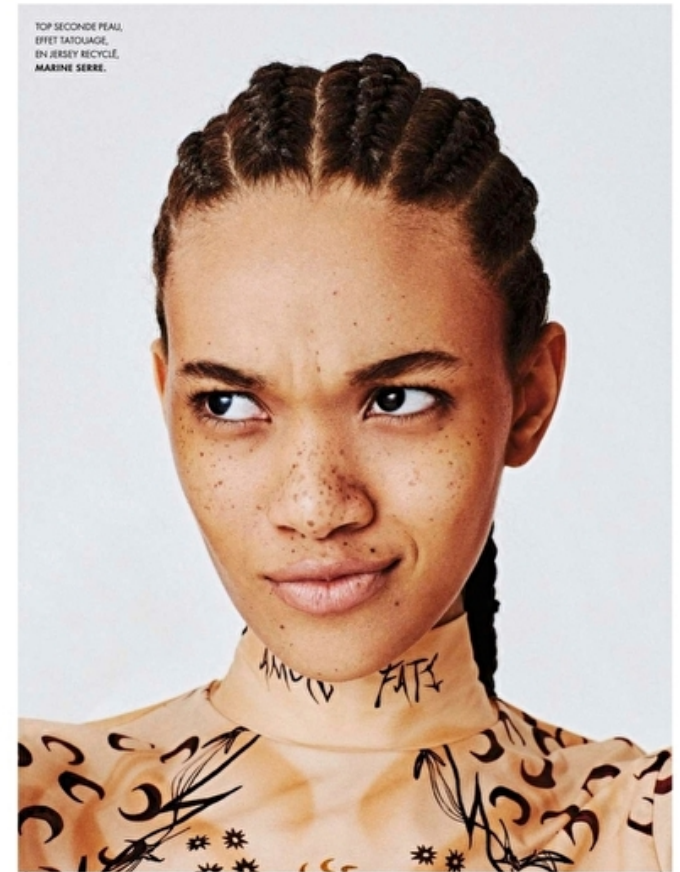

Select

MODEL MANAGEMENT

Grev Turegatan 18, Stockholm, 00000, Sweden, Sweden

Phone: 08-545 866 66 Email: info.stockholm@selectmodel.com Website: <https://www.selectmodel.com/>

Jahika Gonzalez

Height 175cm / 5' 9.0"

Bust 82cm / 32.5"

Waist 58cm / 23"

Hips 87cm / 34.5"

Shoes EU/US/UK 41 / 9.5 / 8

Eyes Brown

Hair Brown