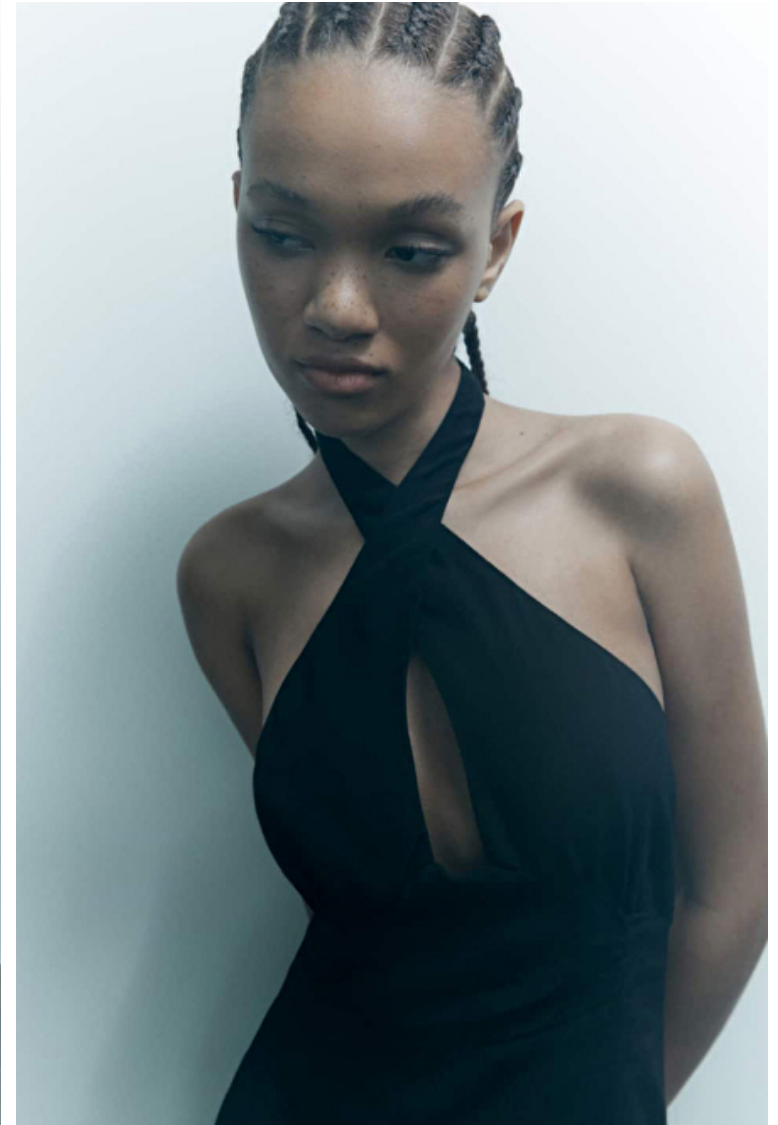

Select

MODEL MANAGEMENT

Grev Turegatan 18, Stockholm, 00000, Sweden, Sweden

Phone: 08-545 866 66 Email: info.stockholm@selectmodel.com Website: <https://www.selectmodel.com/>

Jahika Gonzalez

Height 175cm / 5' 9.0"

Bust 82cm / 32.5"

Waist 58cm / 23"

Hips 87cm / 34.5"

Shoes EU/US/UK 41 / 9.5 / 8

Eyes Brown

Hair Brown