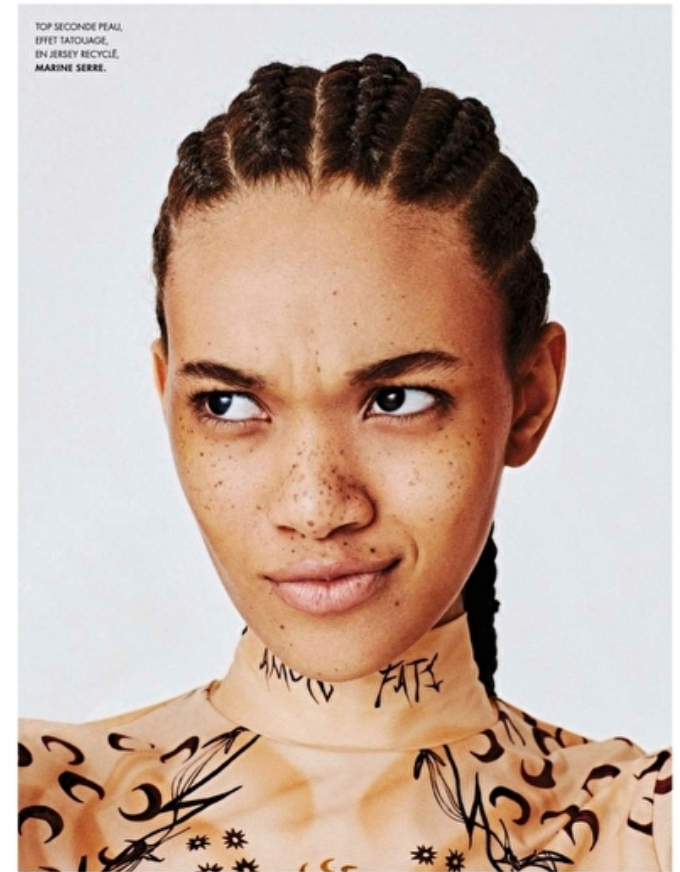

## Jahika Gonzalez

Height 175cm / 5' 9.0"

Bust 82cm / 32.5"

Waist 58cm / 23"

Hips 87cm / 34.5"

Shoes EU/US/UK 41 / 9.5 / 8

Eyes Brown

Hair Brown