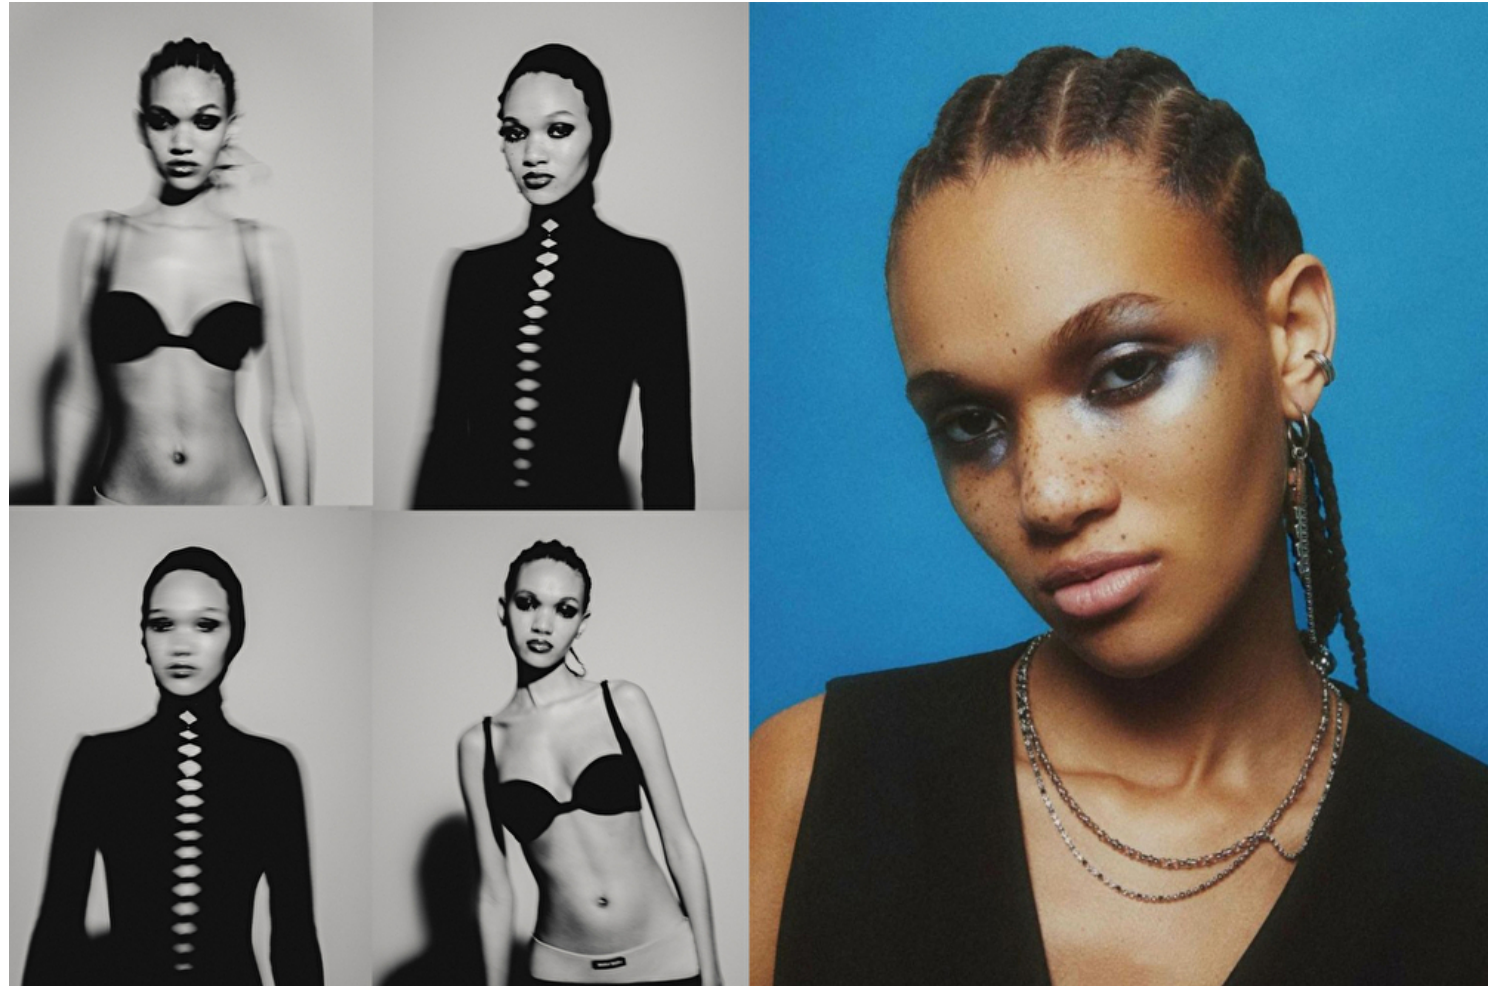

## Jahika Gonzalez

Height 175cm / 5' 9.0"

Bust 82cm / 32.5"

Waist 58cm / 23"

Hips 87cm / 34.5"

Shoes EU/US/UK 41 / 9.5 / 8

Eyes Brown

Hair Brown