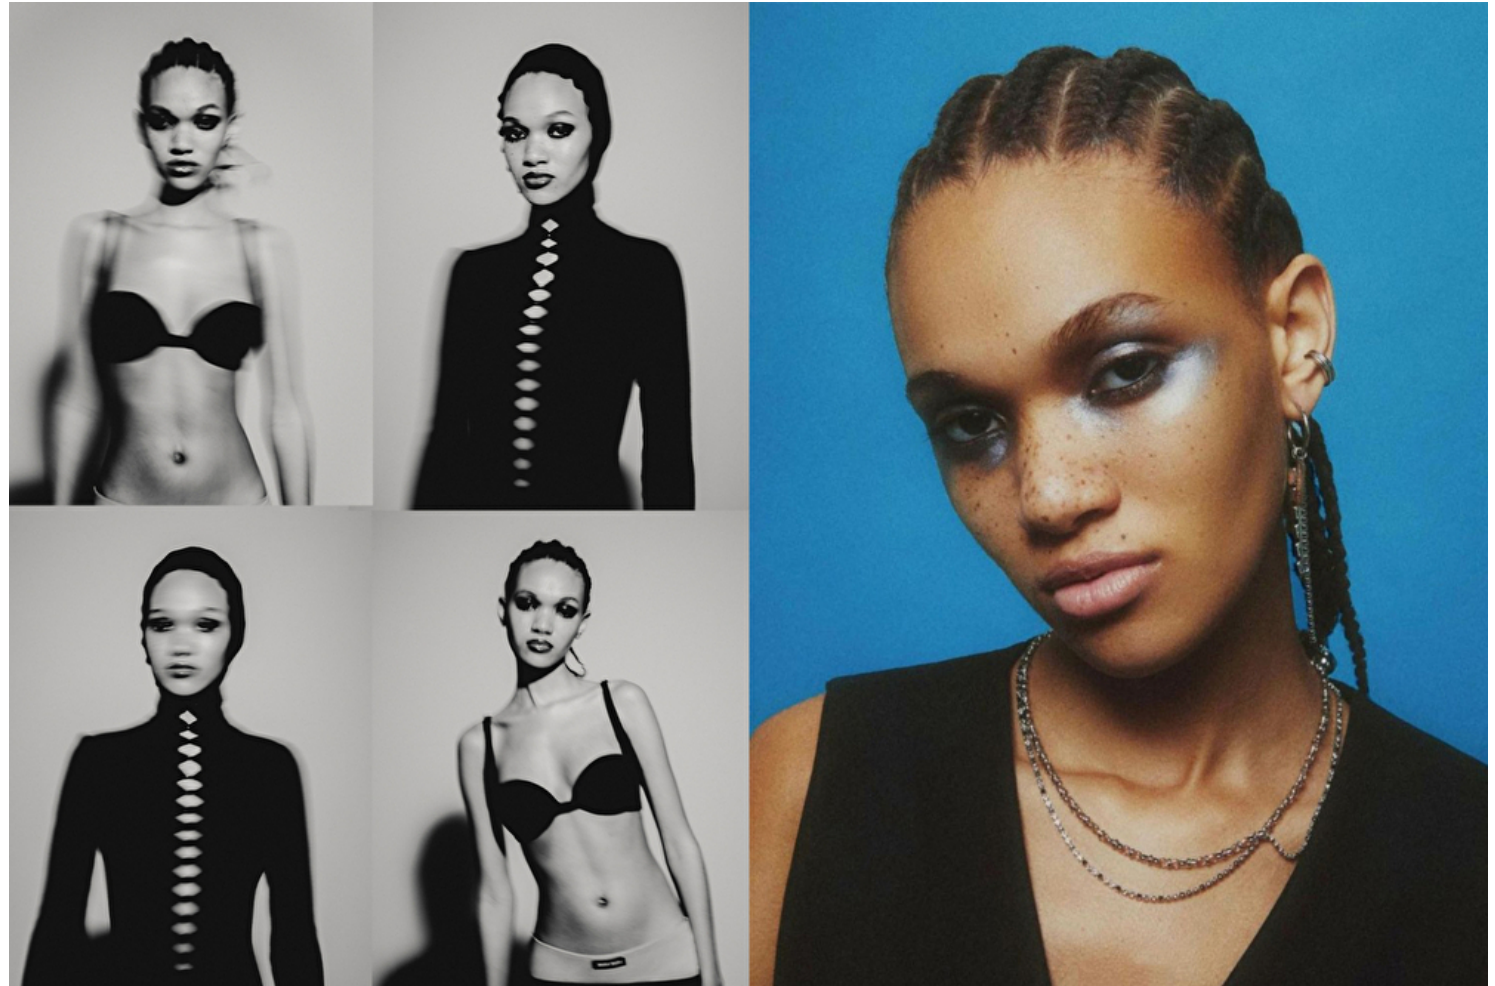

Height 175cm / 5' 9.0"

Bust 82cm / 32.5"

Waist 58cm / 23"

Hips 87cm / 34.5"

Shoes EU/US/UK 41 / 9.5 / 8

Eyes Brown

Hair Brown

Select