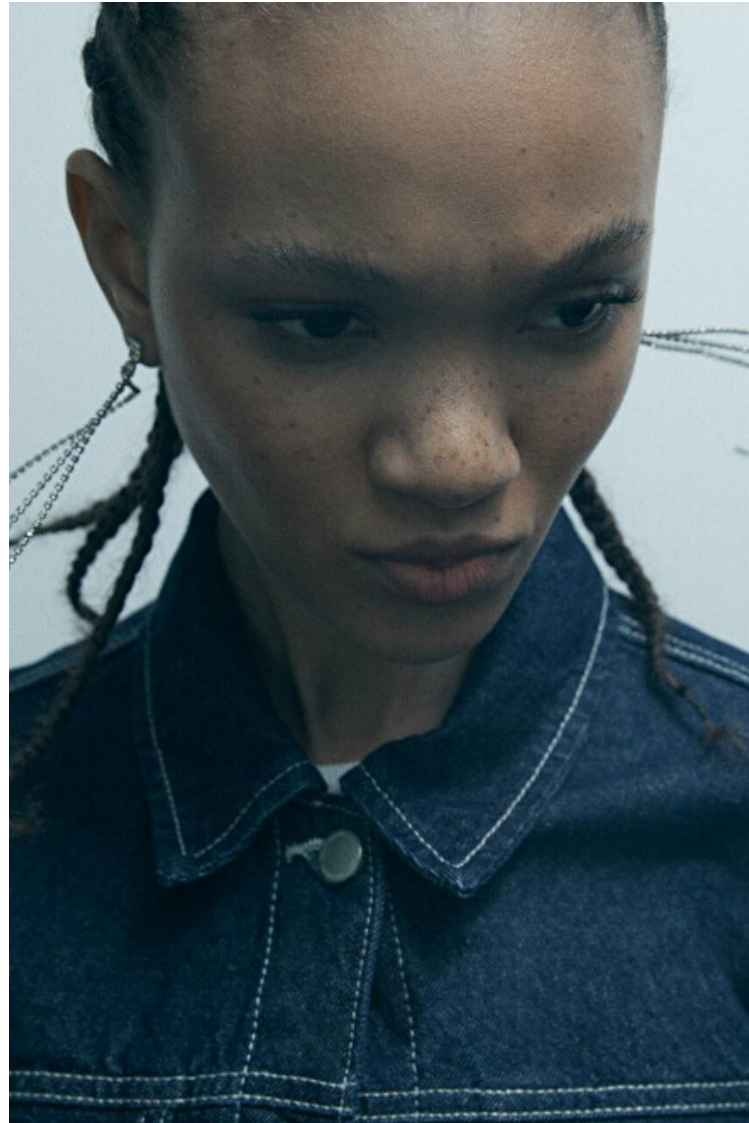

## Jahika Gonzalez

Height 175cm / 5' 9.0"

Bust 82cm / 32.5"

Waist 58cm / 23"

Hips 87cm / 34.5"

Shoes EU/US/UK 41 / 9.5 / 8

Eyes Brown

Hair Brown