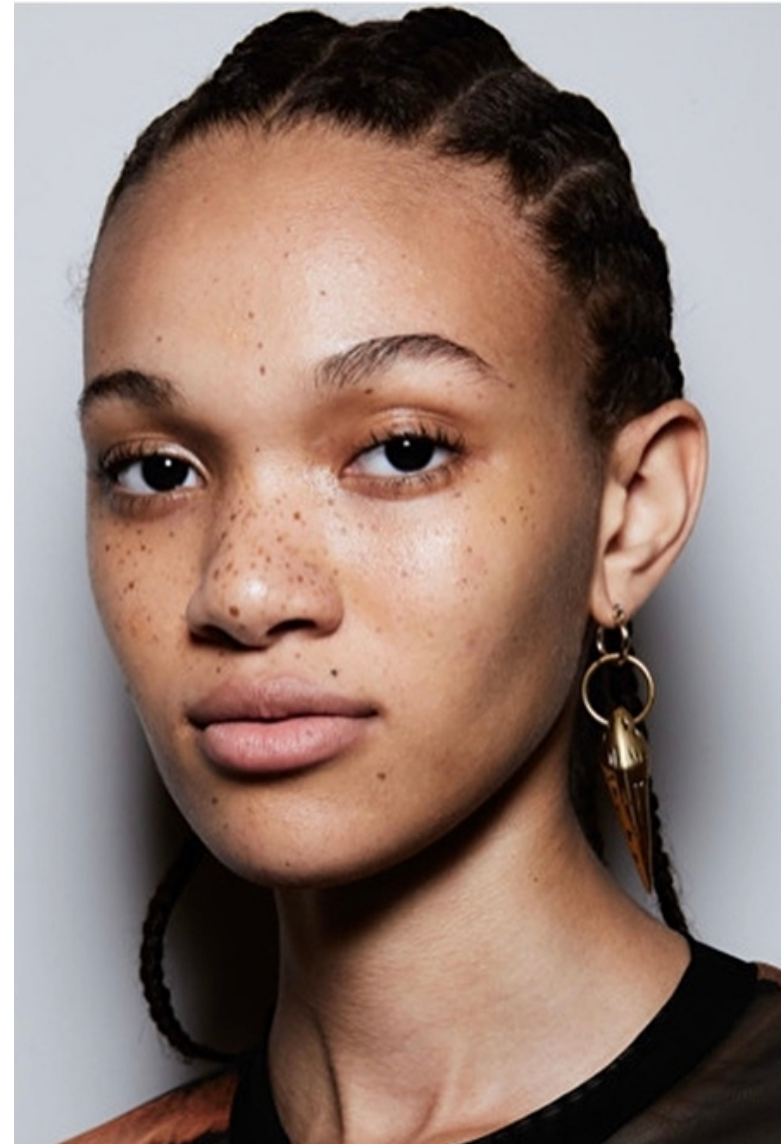

Jahika Gonzalez

Height 175cm / 5' 9.0"

Bust 82cm / 32.5"

Waist 58cm / 23"

Hips 87cm / 34.5"

Shoes EU/US/UK 41 / 9.5 / 8

Eyes Brown

Hair Brown