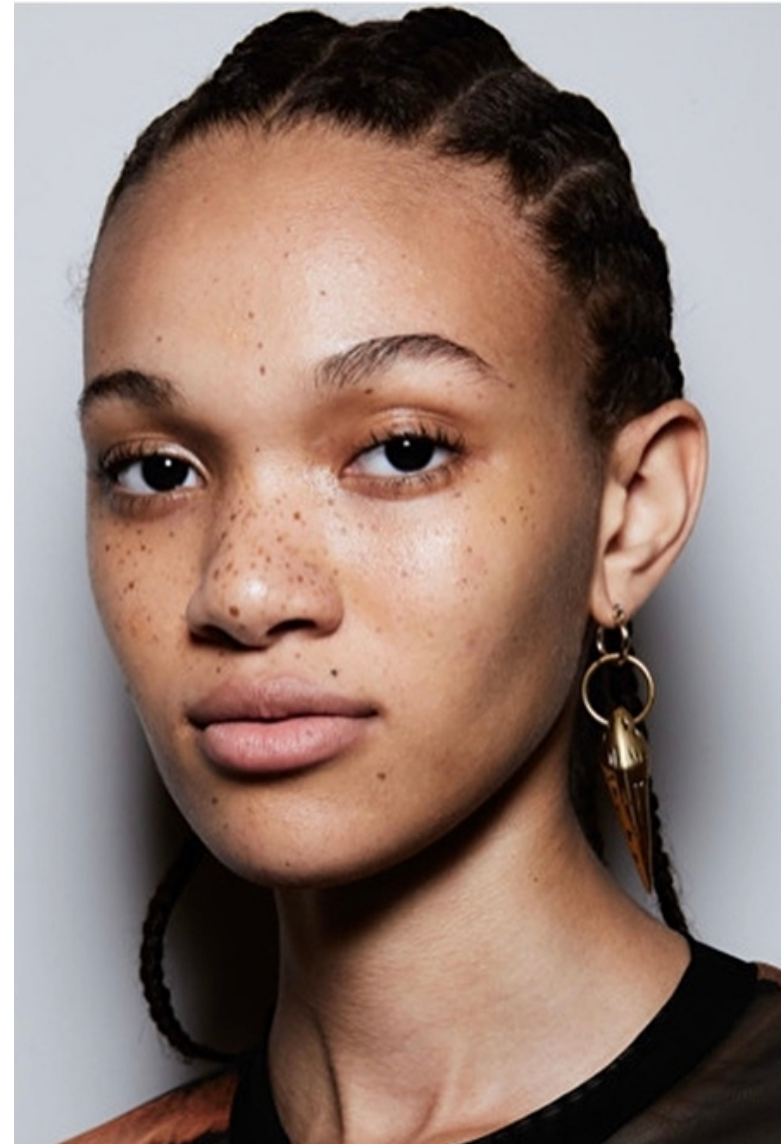

## Jahika Gonzalez

Height 175cm / 5' 9.0"

Bust 82cm / 32.5"

Waist 58cm / 23"

Hips 87cm / 34.5"

Shoes EU/US/UK 41 / 9.5 / 8

Eyes Brown

Hair Brown