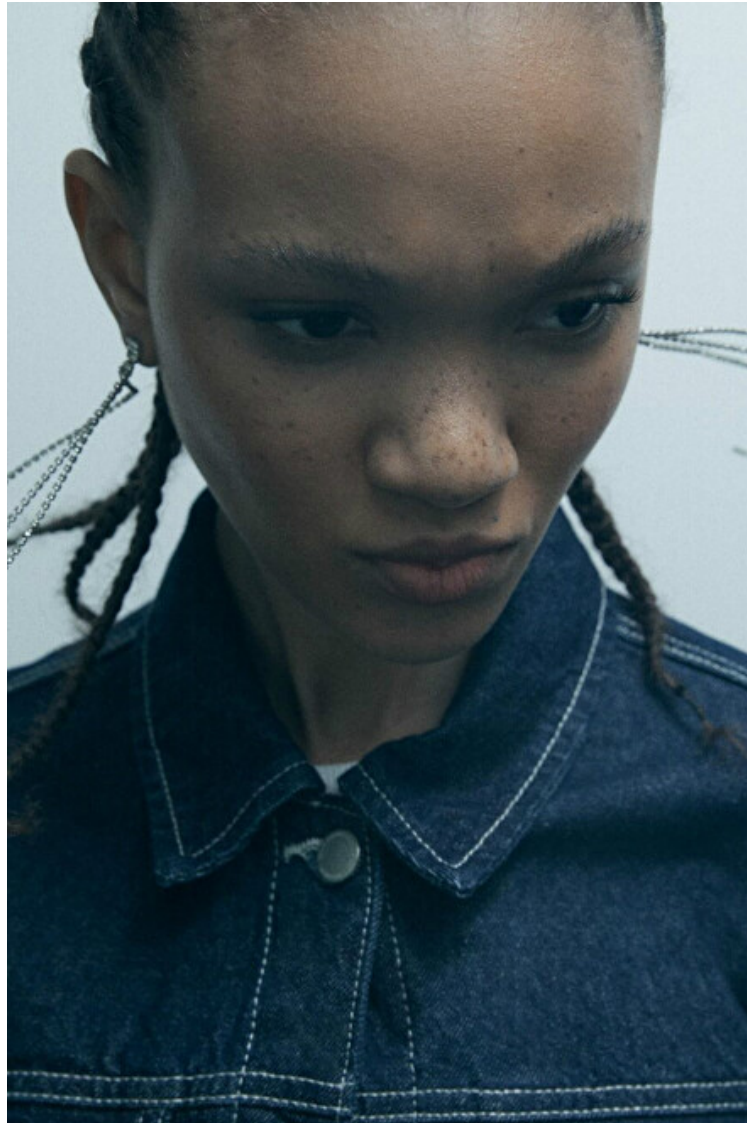

Bust 82cm / 32.5"

Waist 58cm / 23"

Hips 87cm / 34.5"

Shoes EU/US/UK 41 / 9.5 / 8

Eyes Brown

Hair Brown

Select

MODEL MANAGEMENT