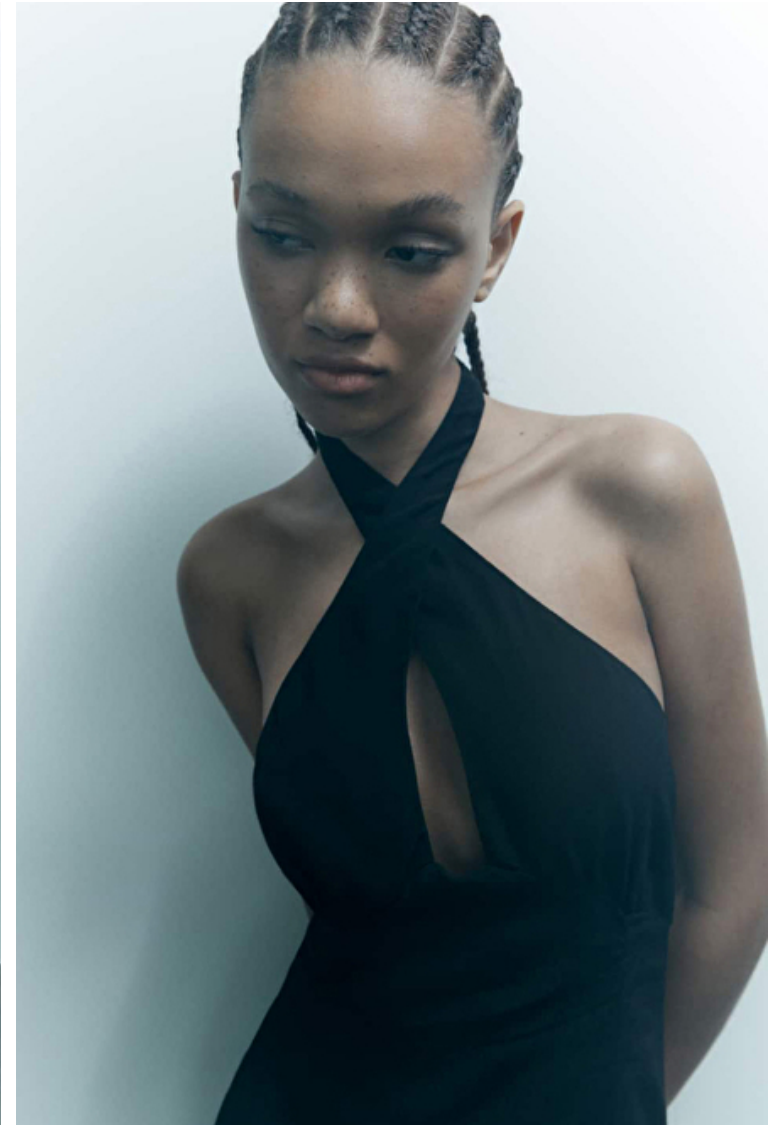

## Jahika Gonzalez

Height 175cm / 5' 9.0"

Bust 82cm / 32.5"

Waist 58cm / 23"

Hips 87cm / 34.5"

Shoes EU/US/UK 41 / 9.5 / 8

Eyes Brown

Hair Brown