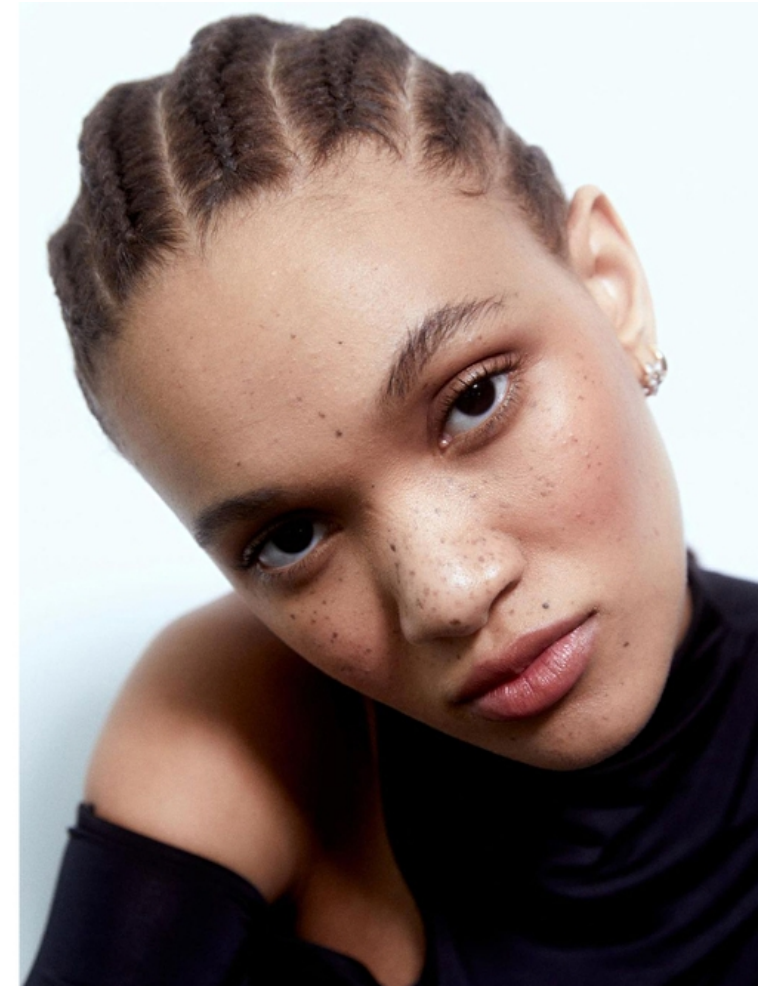

Jahika Gonzalez

Height 176cm / 5' 9.5"

Bust 82cm / 32.5"

Waist 58cm / 23"

Hips 87cm / 34.5"

Shoes EU/US/UK 40.5 / 9.5 / 7

Eyes Brown

Hair Brown