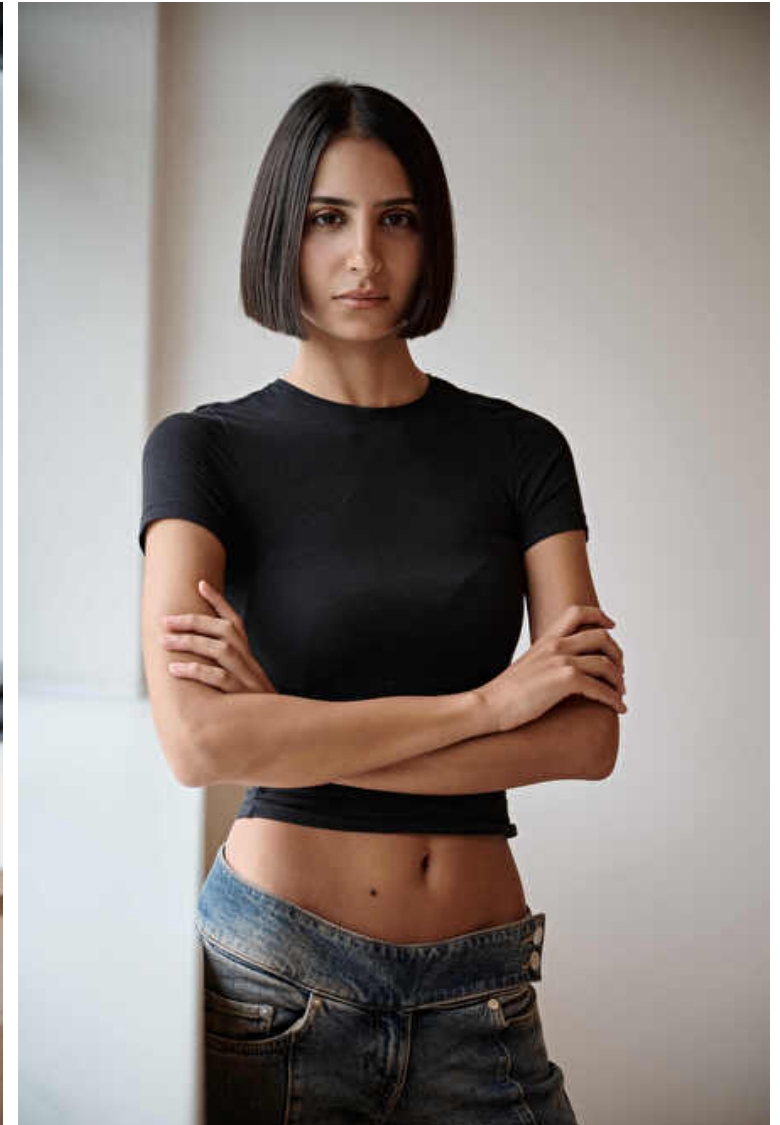

## Jara Kaban

Height 175cm / 5' 9.0"

Bust 78cm / 30.5"

Waist 64cm / 25"

Hips 90cm / 35.5"

Shoes EU/US/UK 39 / 8 / 6

Eyes Brown

Hair Dark brown