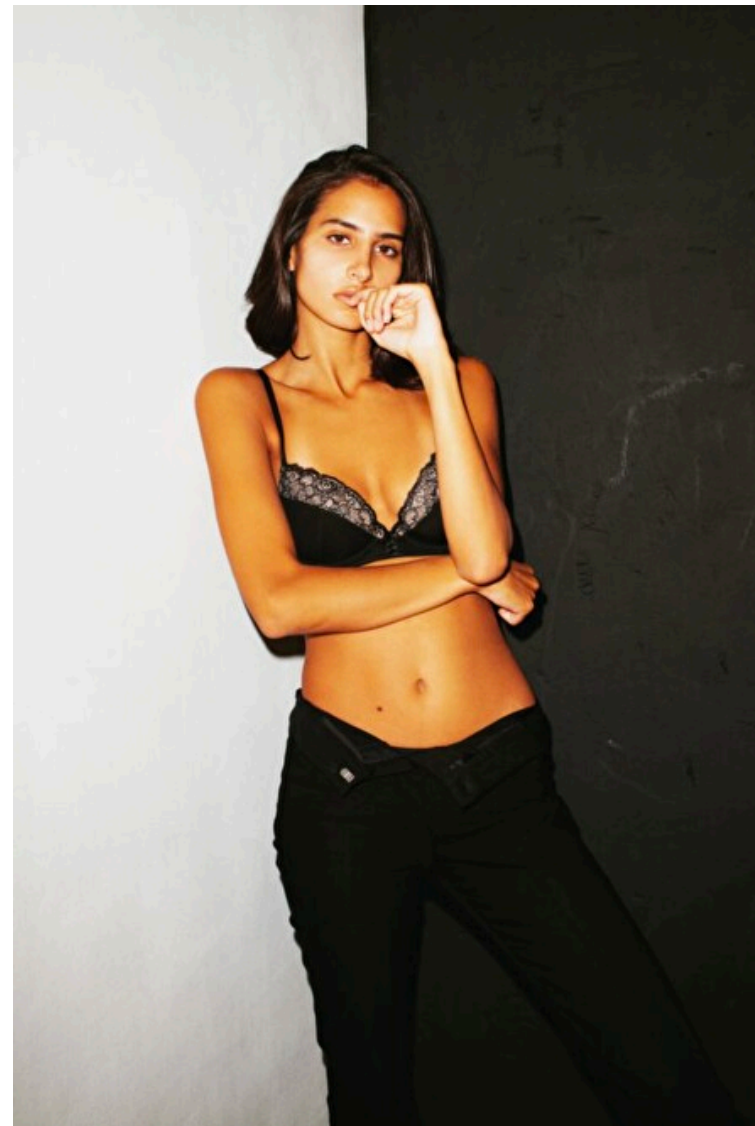

Select

MODEL MANAGEMENT

Grev Turegatan 18, Stockholm, 00000, Sweden, Sweden

Phone: 08-545 866 66 Email: info.stockholm@selectmodel.com Website: <https://www.selectmodel.com/>

Jara Kaban

Height 175cm / 5' 9.0"

Bust 78cm / 30.5"

Waist 64cm / 25"

Hips 90cm / 35.5"

Shoes EU/US/UK 39 / 8 / 6

Eyes Brown

Hair Dark brown