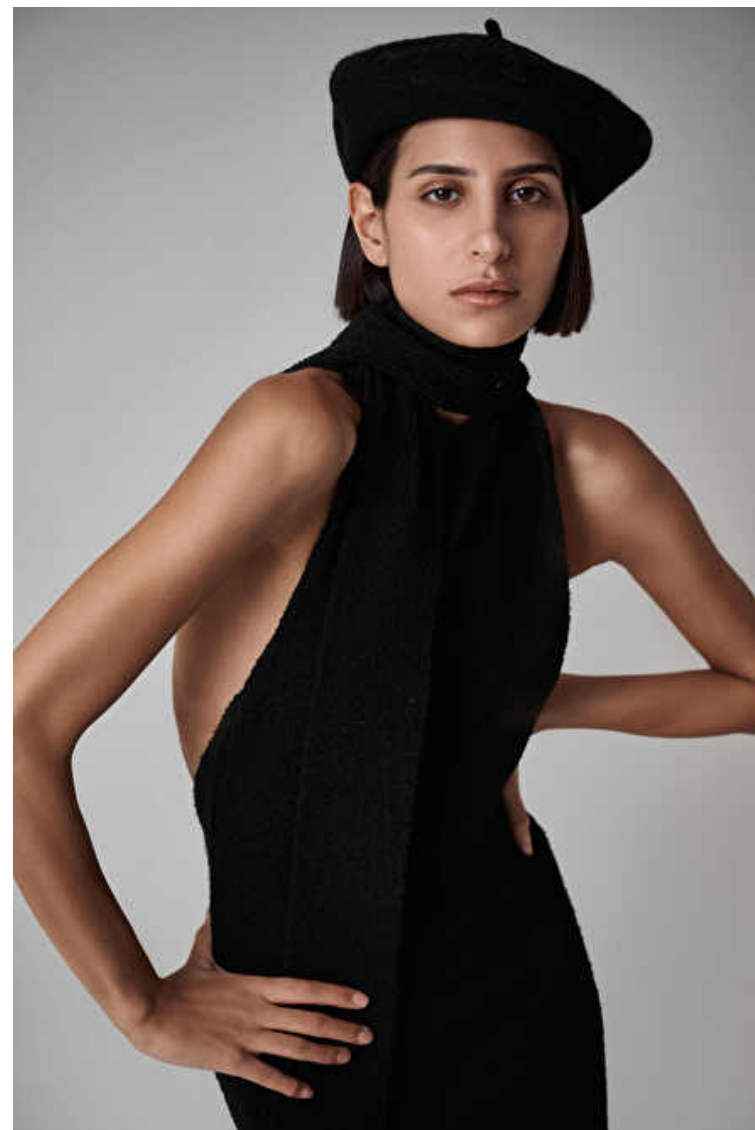

## Jara Kaban

Height 175cm / 5' 9.0"

Bust 78cm / 30.5"

Waist 64cm / 25"

Hips 90cm / 35.5"

Shoes EU/US/UK 39 / 8 / 6

Eyes Brown

Hair Dark brown