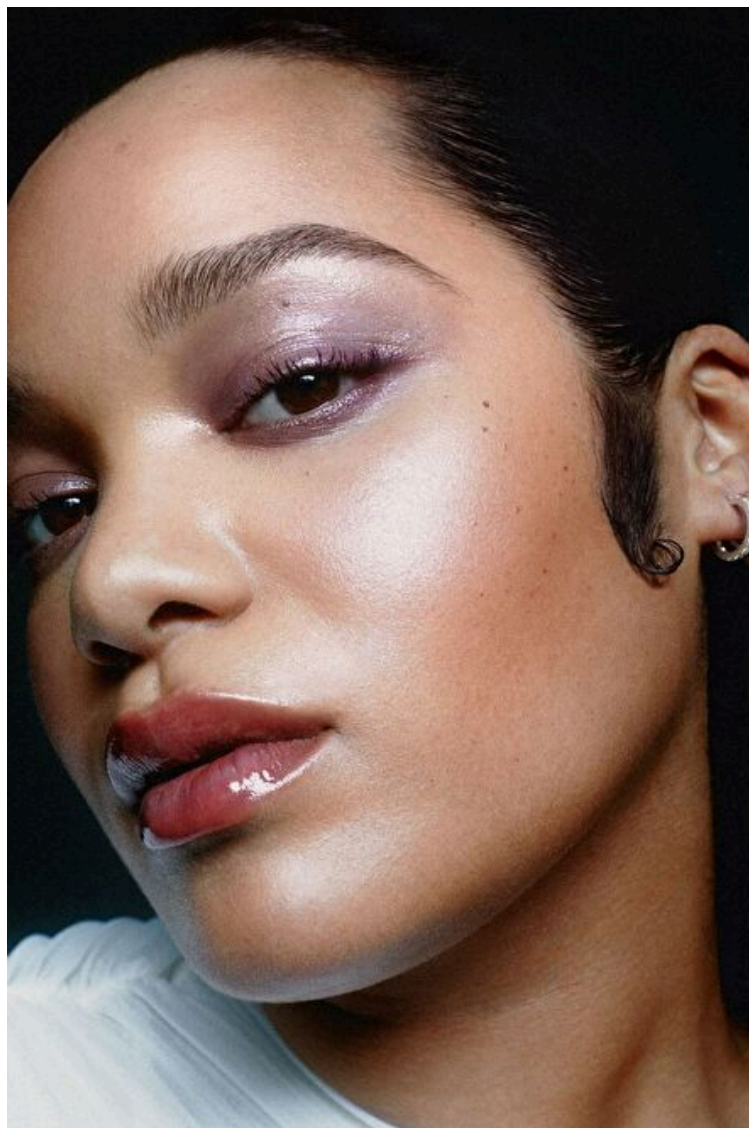

Jazz Ben Khalifa

Height 173cm / 5' 8.0"

Bust 112cm / 44"

Waist 87cm / 34.5"

Hips 112cm / 44"

Shoes EU/US/UK 41 / 9.5 / 8

Eyes Brown

Hair Dark brown