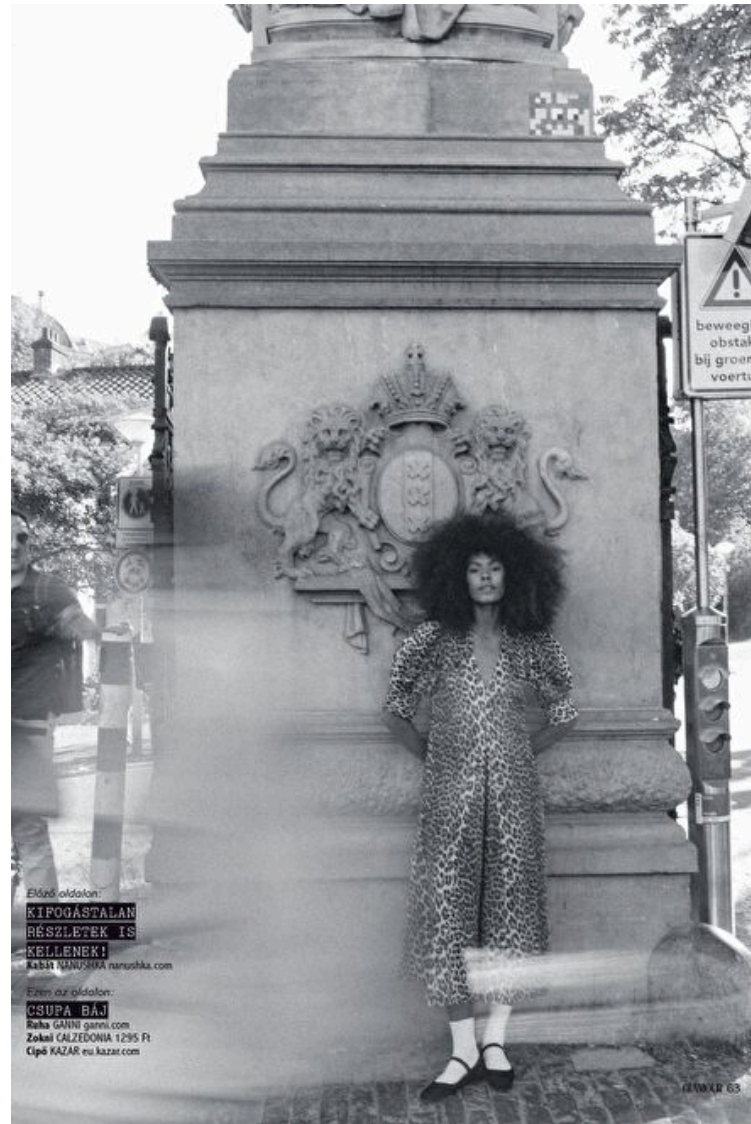

Select

MODEL MANAGEMENT

Grev Turegatan 18, Stockholm, 00000, Sweden, Sweden

Phone: 08-545 866 66 Email: info.stockholm@selectmodel.com Website: https://www.selectmodel.com/

Jelisa

Height 175cm / 5' 9.0"

Bust 82cm / 32.5"

Waist 64cm / 25"

Hips 91cm / 36"

Shoes EU/US/UK 38 / 7.5 / 5

Eyes Brown

Hair Dark brown