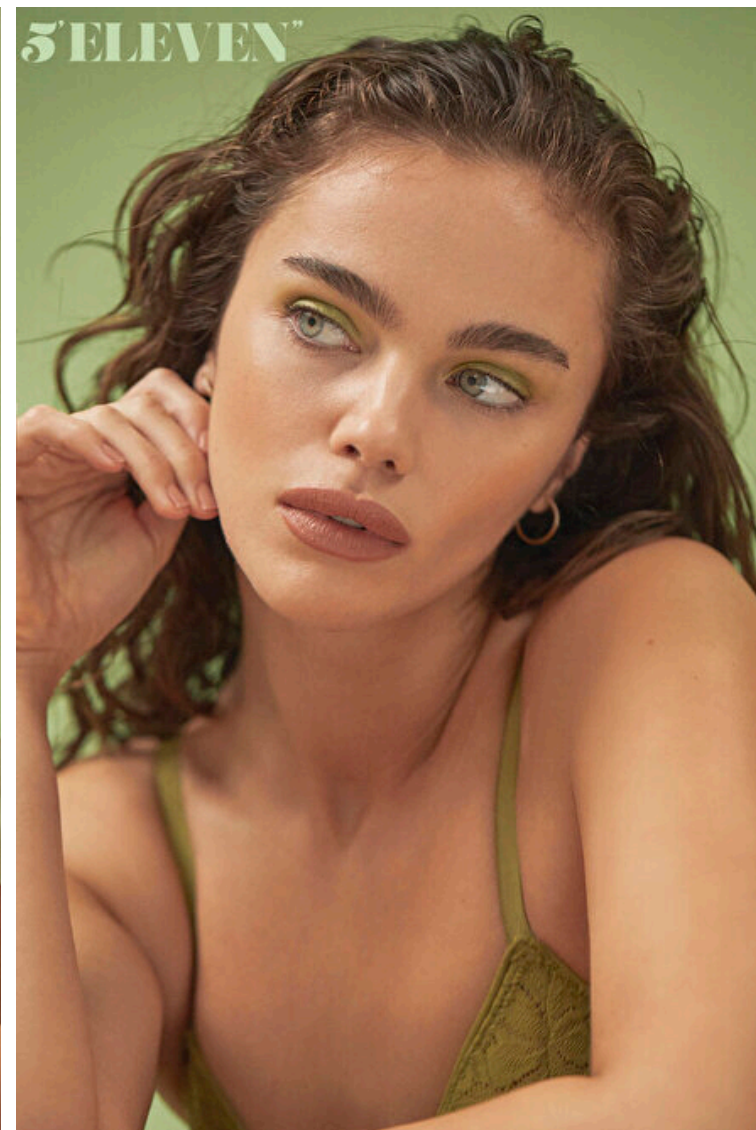

Jena Goldsack

Height 175cm / 5' 9.0"

Size EU/US 34 / 4

Bust 81cm / 32"

Waist 61cm / 24"

Hips 89cm / 35"

Shoes EU/US/UK 40 / 9 / 7

Eyes Blue

Hair Dark brown