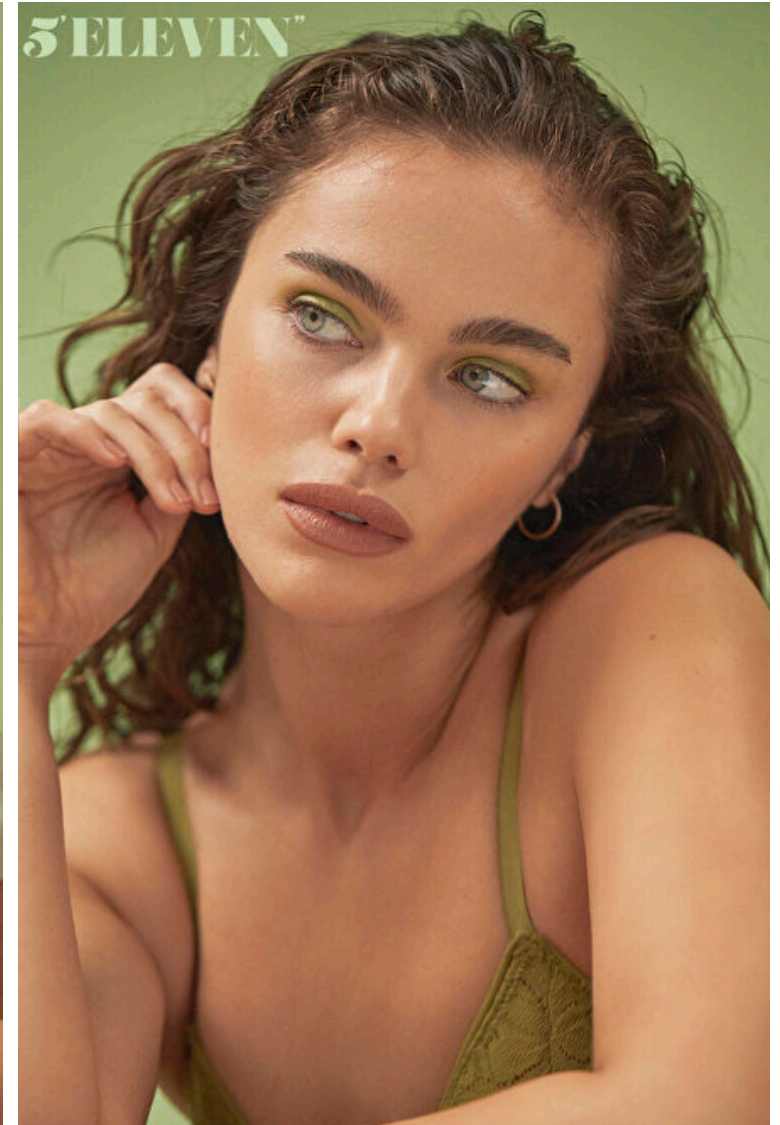

Jena Goldsack

Height 175cm / 5' 9.0"

Size EU/US 34 / 4

Bust 81cm / 32"

Waist 61cm / 24"

Hips 89cm / 35"

Shoes EU/US/UK 40 / 9 / 7

Eyes Blue

Hair Dark brown