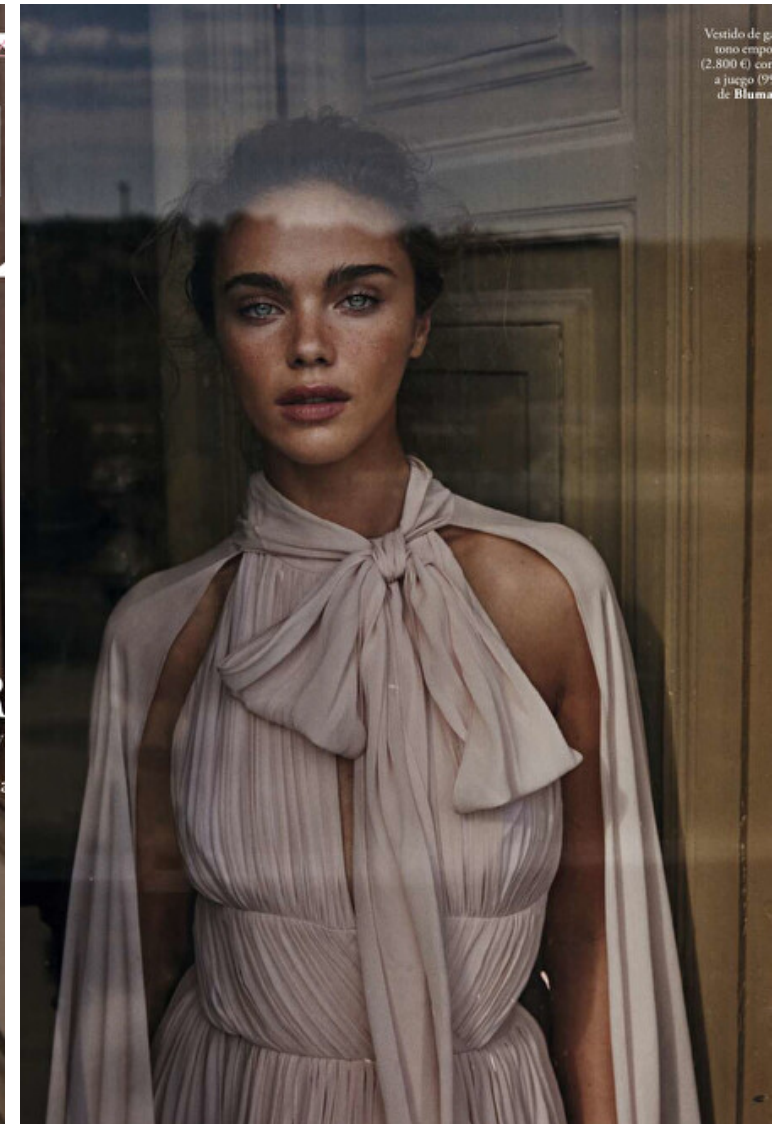

Height 175cm / 5' 9.0"

Size EU/US 34 / 4

Bust 81cm / 32"

Waist 61cm / 24"

Hips 89cm / 35"

Shoes EU/US/UK 40 / 9 / 7

Eyes Blue

Hair Dark brown