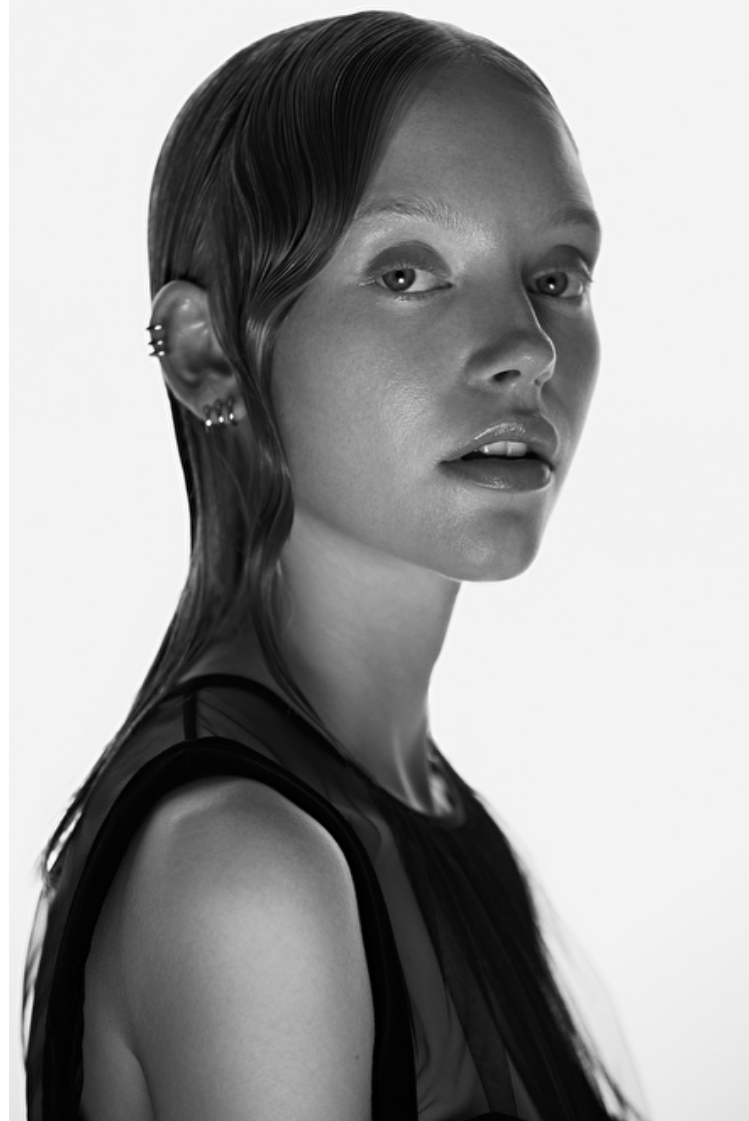

Select

MODEL MANAGEMENT

Grev Turegatan 18, Stockholm, 00000, Sweden, Sweden

Phone: 08-545 866 66 Email: info.stockholm@selectmodel.com Website: <https://www.selectmodel.com/>

Jeske van der Pal

Height 173cm / 5' 8.0"

Bust 78cm / 30.5"

Waist 60cm / 23.5"

Hips 88cm / 34.5"

Shoes EU/US/UK 38 / 7.5 / 5

Eyes Blue

Hair Blond