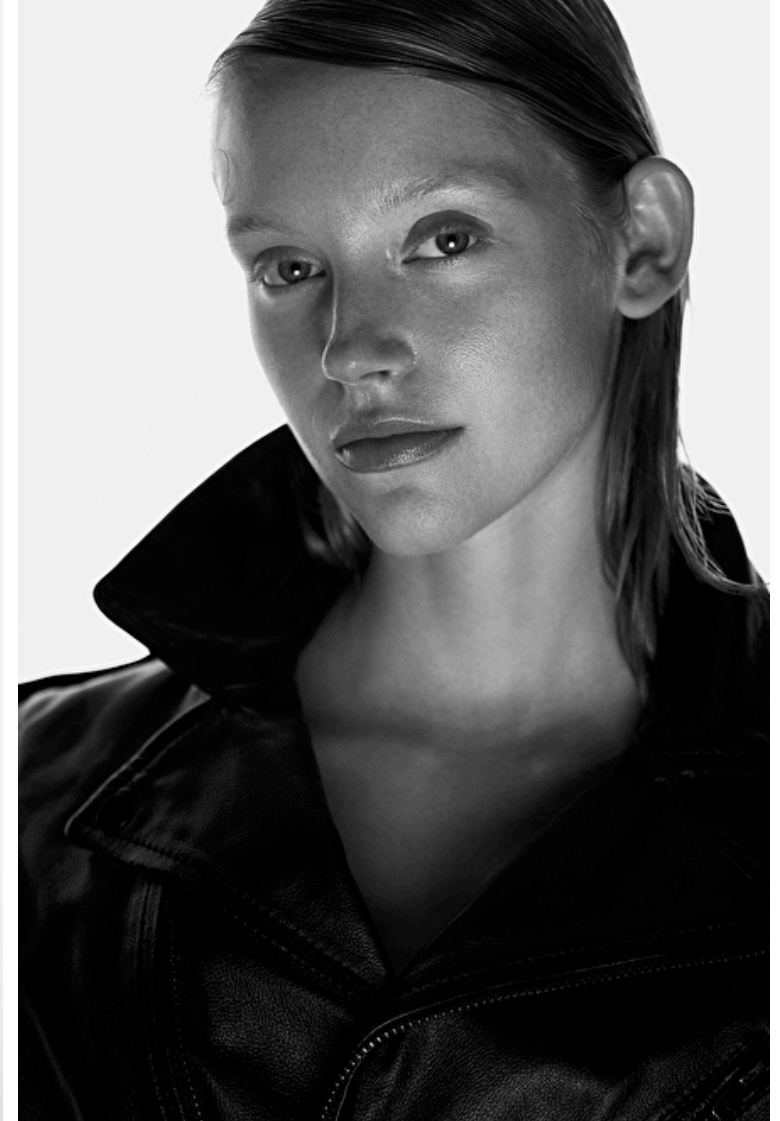

Select

MODEL MANAGEMENT

Grev Turegatan 18, Stockholm, 00000, Sweden, Sweden

Phone: 08-545 866 66 Email: info.stockholm@selectmodel.com Website: <https://www.selectmodel.com/>

Jeske van der Pal

Height 173cm / 5' 8.0"

Bust 78cm / 30.5"

Waist 60cm / 23.5"

Hips 88cm / 34.5"

Shoes EU/US/UK 38 / 7.5 / 5

Eyes Blue

Hair Blond