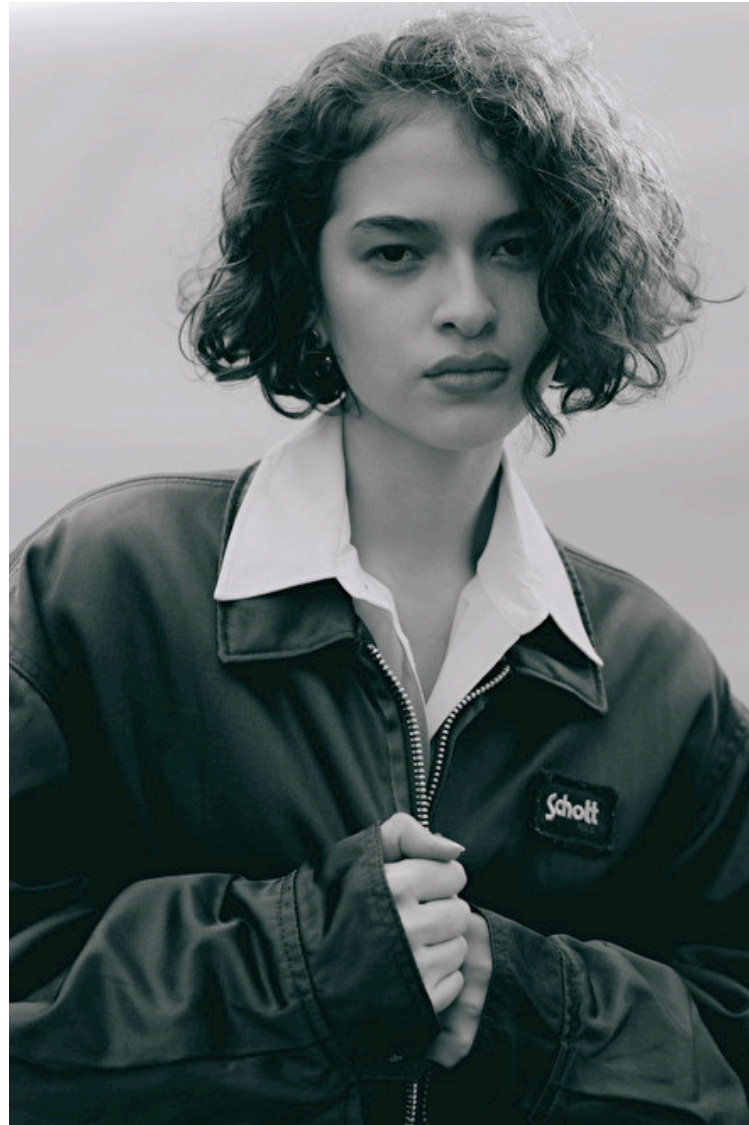

Bust 88cm / 34.5"

Waist 66cm / 26"

Hips 93cm / 36.5"

Shoes EU/US/UK 40.5 / 9.5 / 7

Eyes Brown

Hair Brown

Select

MODEL MANAGEMENT