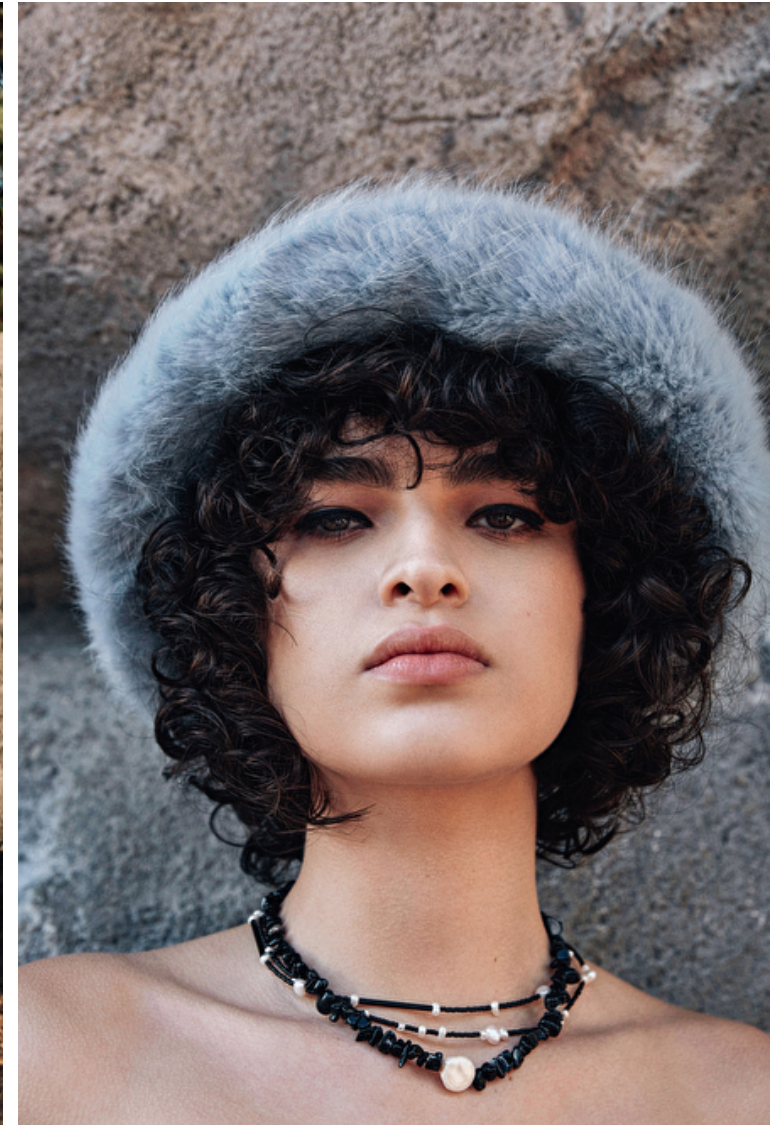

Bust 88cm / 34.5"

Waist 66cm / 26"

Hips 93cm / 36.5"

Shoes EU/US/UK 40.5 / 9.5 / 7

Eyes Brown

Hair Brown

Select

MODEL MANAGEMENT