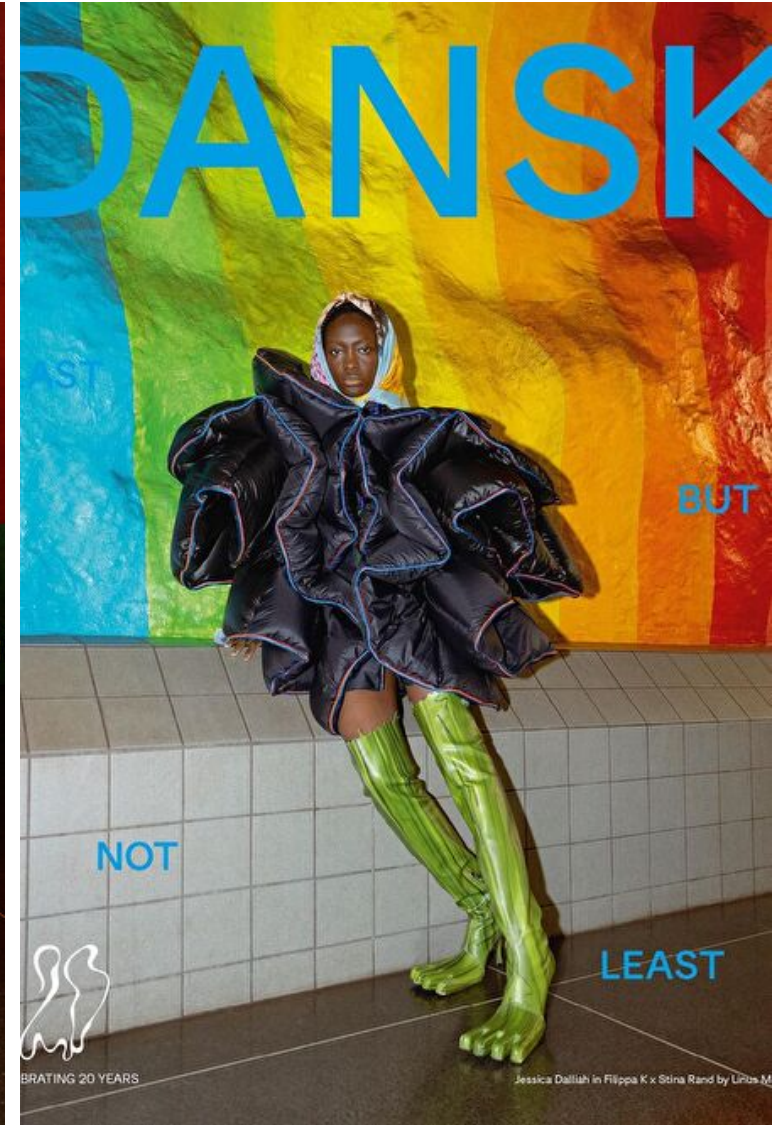

## Jessica Dallah

Height 175cm / 5' 9.0"

Bust 77cm / 30.5"

Waist 61cm / 24"

Hips 89cm / 35"

Shoes EU/US/UK 40 / 9 / 7

Eyes Black

Hair Black