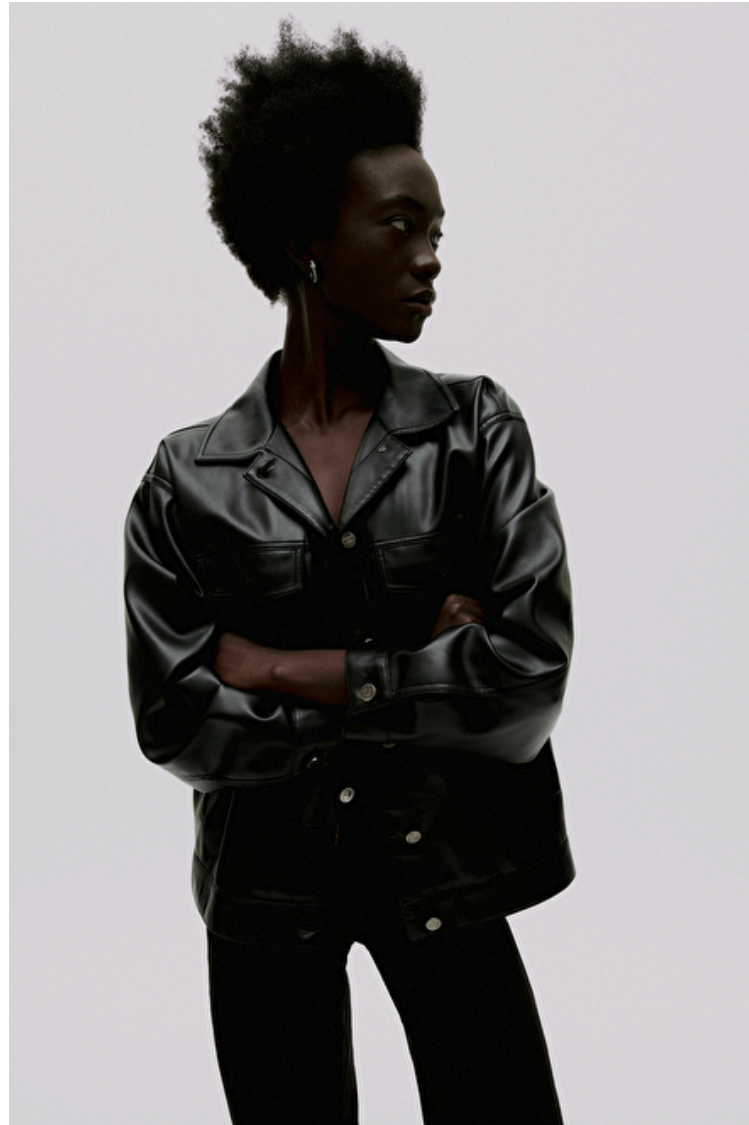

## Jessica Dallah

Height 175cm / 5' 9.0"

Bust 77cm / 30.5"

Waist 61cm / 24"

Hips 89cm / 35"

Shoes EU/US/UK 40 / 9 / 7

Eyes Black

Hair Black