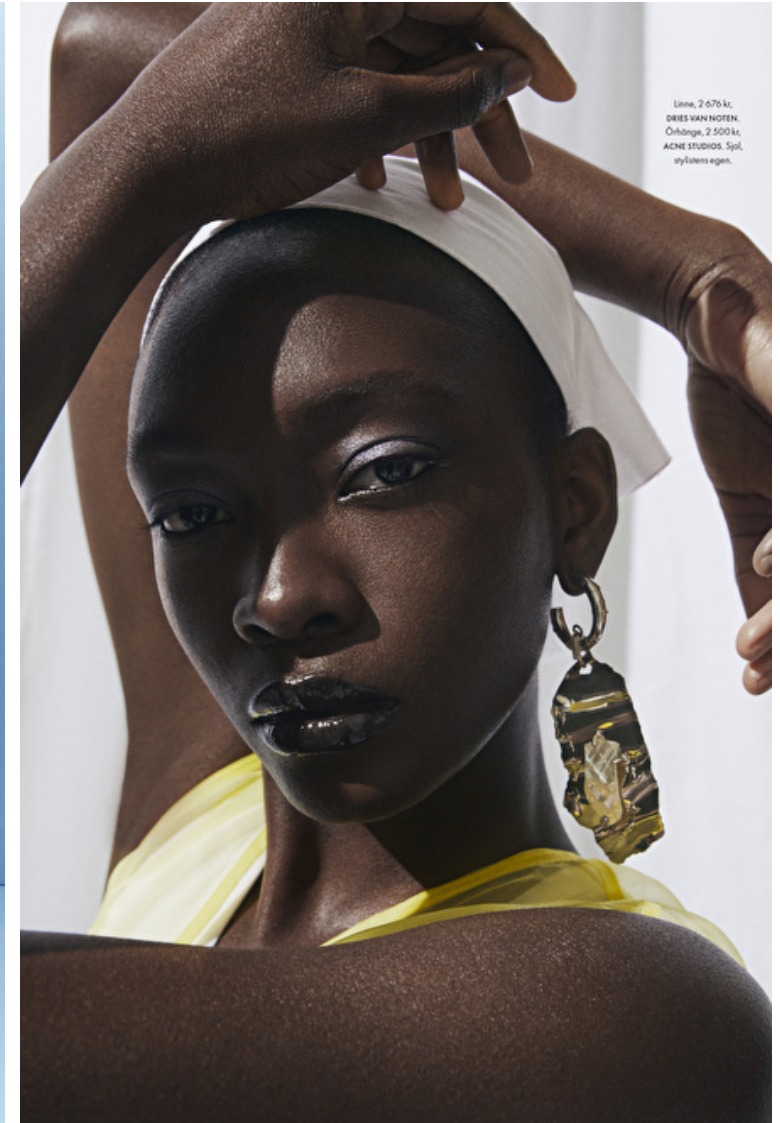

## Jessica Dallah

Height 175cm / 5' 9.0"

Bust 77cm / 30.5"

Waist 61cm / 24"

Hips 89cm / 35"

Shoes EU/US/UK 40 / 9 / 7

Eyes Black

Hair Black