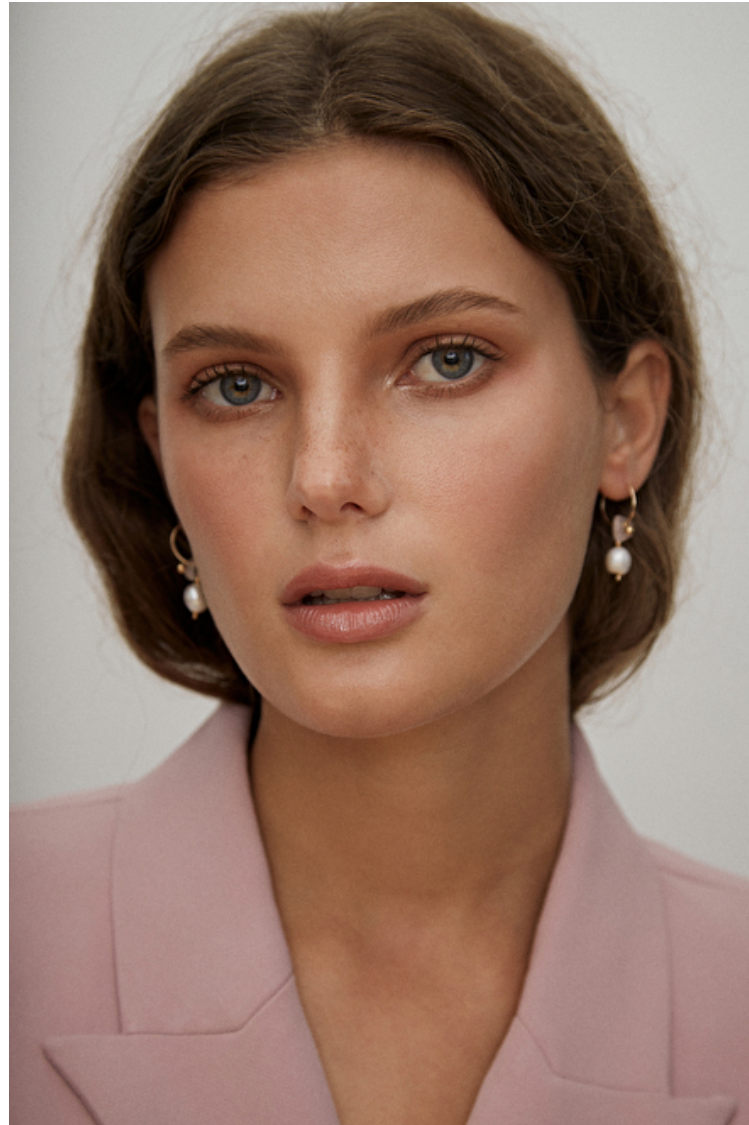

Select

MODEL MANAGEMENT

Grev Turegatan 18, Stockholm, 00000, Sweden, Sweden

Phone: 08-545 866 66 Email: info.stockholm@selectmodel.com Website: <https://www.selectmodel.com/>

Jodie Slot

Height 172cm / 5' 7.5"

Bust 78cm / 30.5"

Waist 60cm / 23.5"

Hips 90cm / 35.5"

Shoes EU/US/UK 37 / 6.5 / 4

Eyes Blue grey

Hair Brown