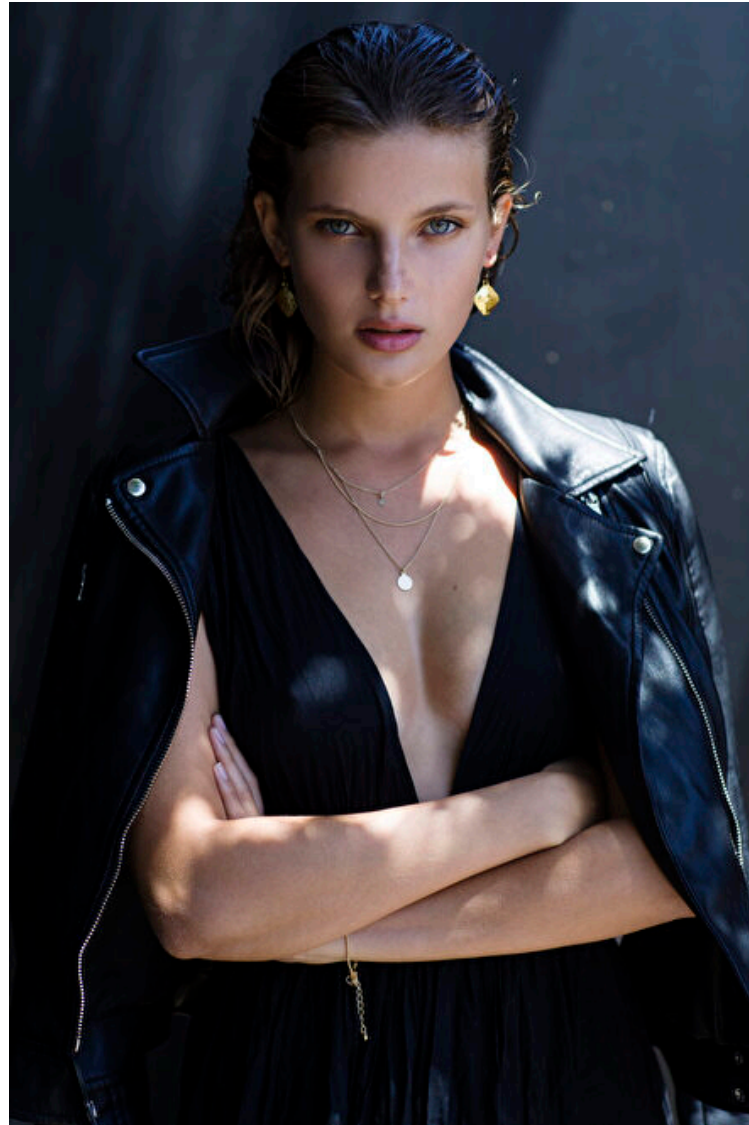

Bust 78cm / 30.5"

Waist 60cm / 23.5"

Hips 90cm / 35.5"

Shoes EU/US/UK 37 / 6.5 / 4

Eyes Blue grey

Hair Brown

Select

MODEL MANAGEMENT