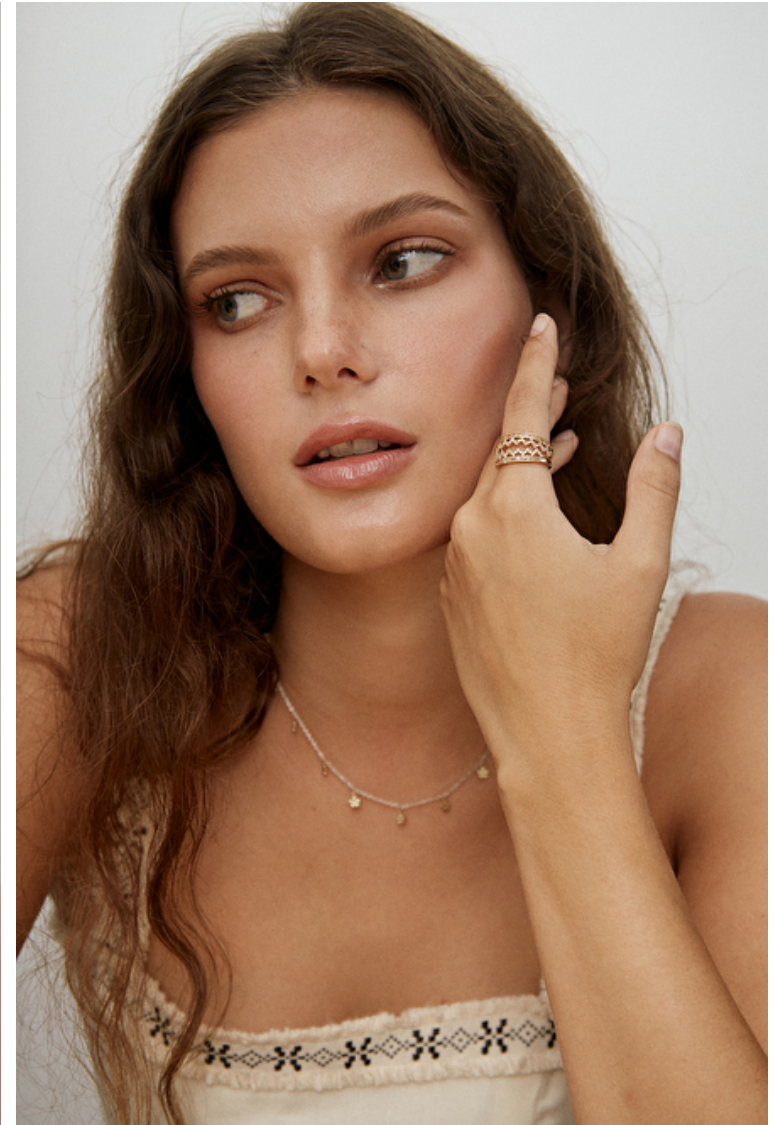

Select

MODEL MANAGEMENT

Grev Turegatan 18, Stockholm, 00000, Sweden, Sweden

Phone: 08-545 866 66 Email: info.stockholm@selectmodel.com Website: <https://www.selectmodel.com/>

Jodie Slot

Height 172cm / 5' 7.5"

Bust 78cm / 30.5"

Waist 60cm / 23.5"

Hips 90cm / 35.5"

Shoes EU/US/UK 37 / 6.5 / 4

Eyes Blue grey

Hair Brown