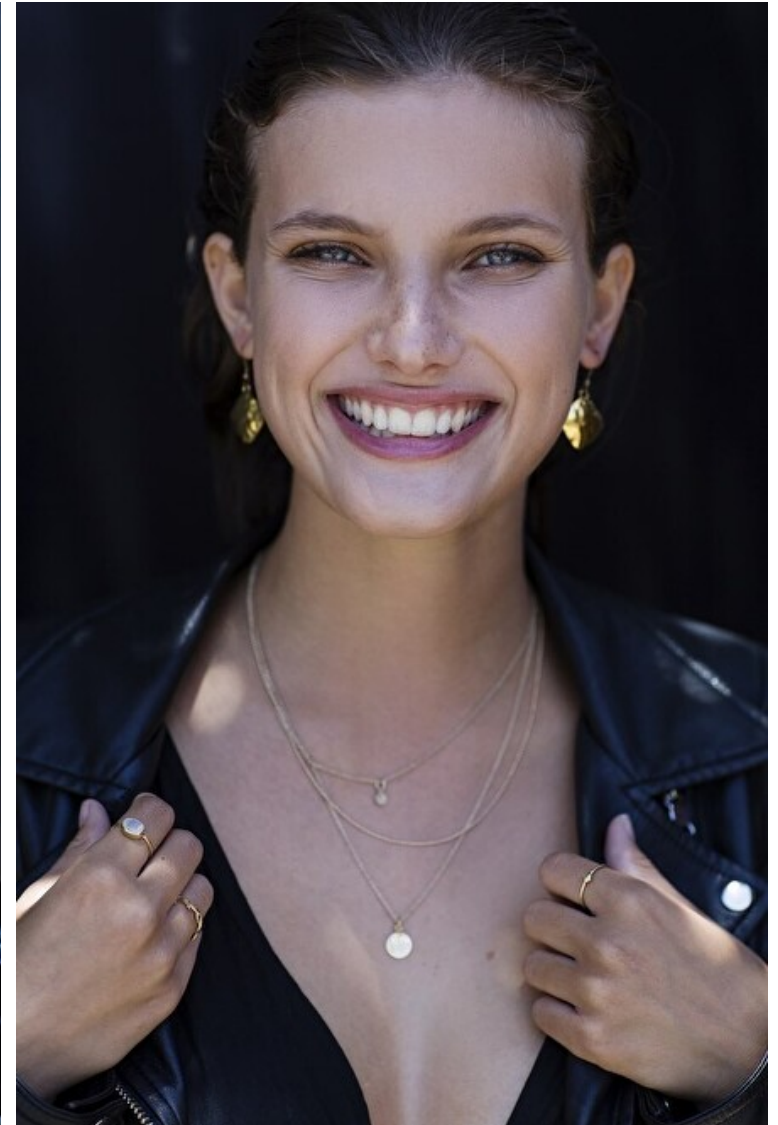

Bust 78cm / 30.5"

Waist 60cm / 23.5"

Hips 90cm / 35.5"

Shoes EU/US/UK 37 / 6.5 / 4

Eyes Blue grey

Hair Brown

Select

MODEL MANAGEMENT