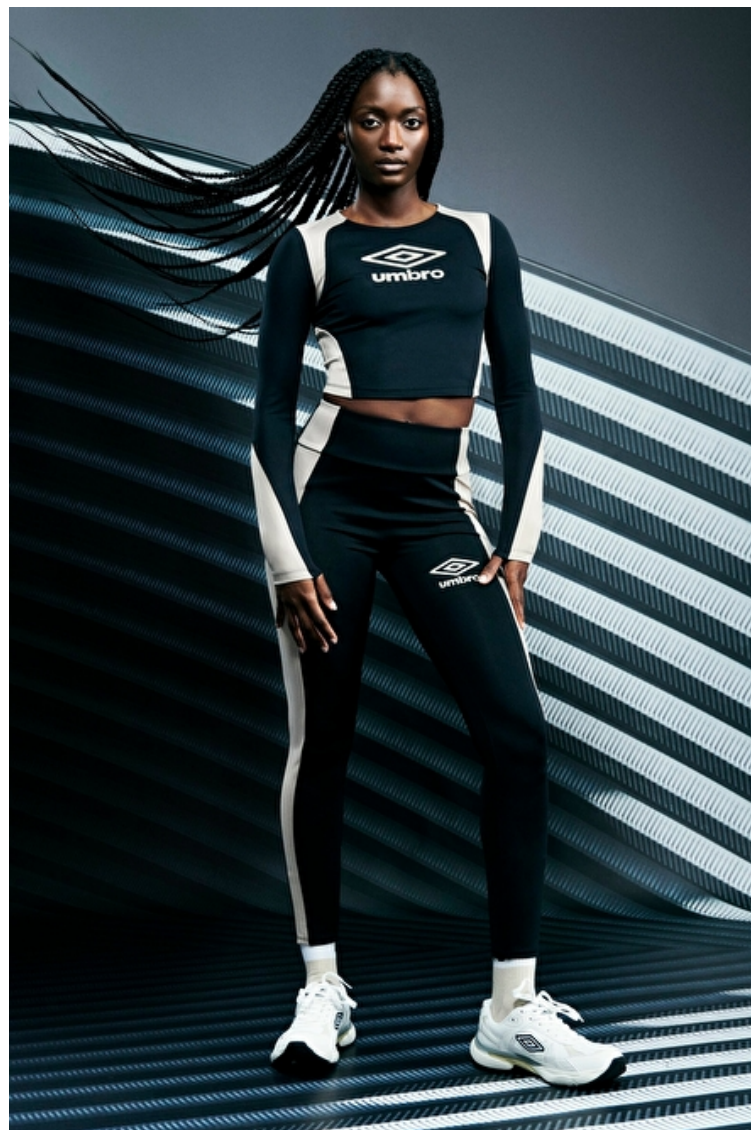

Select

MODEL MANAGEMENT

Grev Turegatan 18, Stockholm, 00000, Sweden, Sweden

Phone: 08-545 866 66 Email: info.stockholm@selectmodel.com Website: <https://www.selectmodel.com/>

Joe Diao

Height 172cm / 5' 7.5"

Bust 82cm / 32.5"

Waist 62cm / 24.5"

Hips 92cm / 36"

Shoes EU/US/UK 38 / 7.5 / 5

Eyes Brown

Hair Black