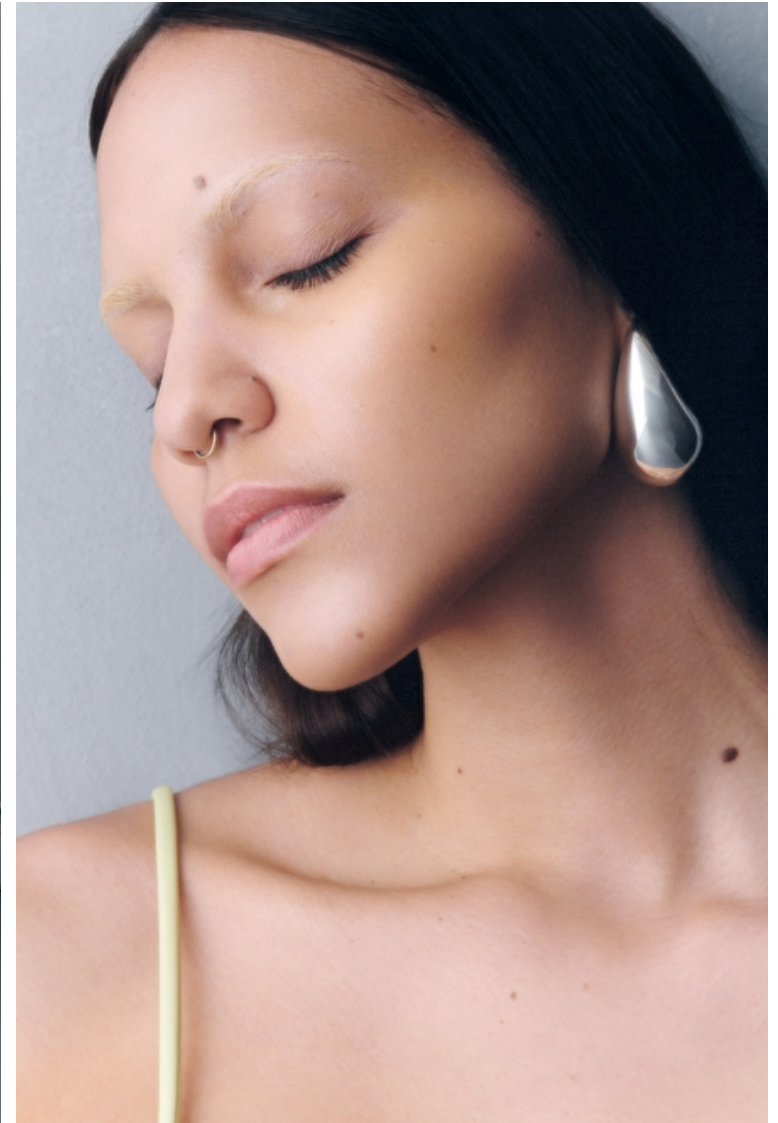

Select

MODEL MANAGEMENT

Grev Turegatan 18, Stockholm, 11446, Stockholm, Sweden

Phone: 08-545 866 66 Email: info.stockholm@selectmodel.com Website: <https://www.selectmodel.com/>

Johannelys Garcia

Height 177cm / 5' 9.5"

Bust 79cm / 31"

Waist 59cm / 23"

Hips 89cm / 35"

Shoes EU/US/UK 40 / 9 / 7

Eyes Brown

Hair Brown