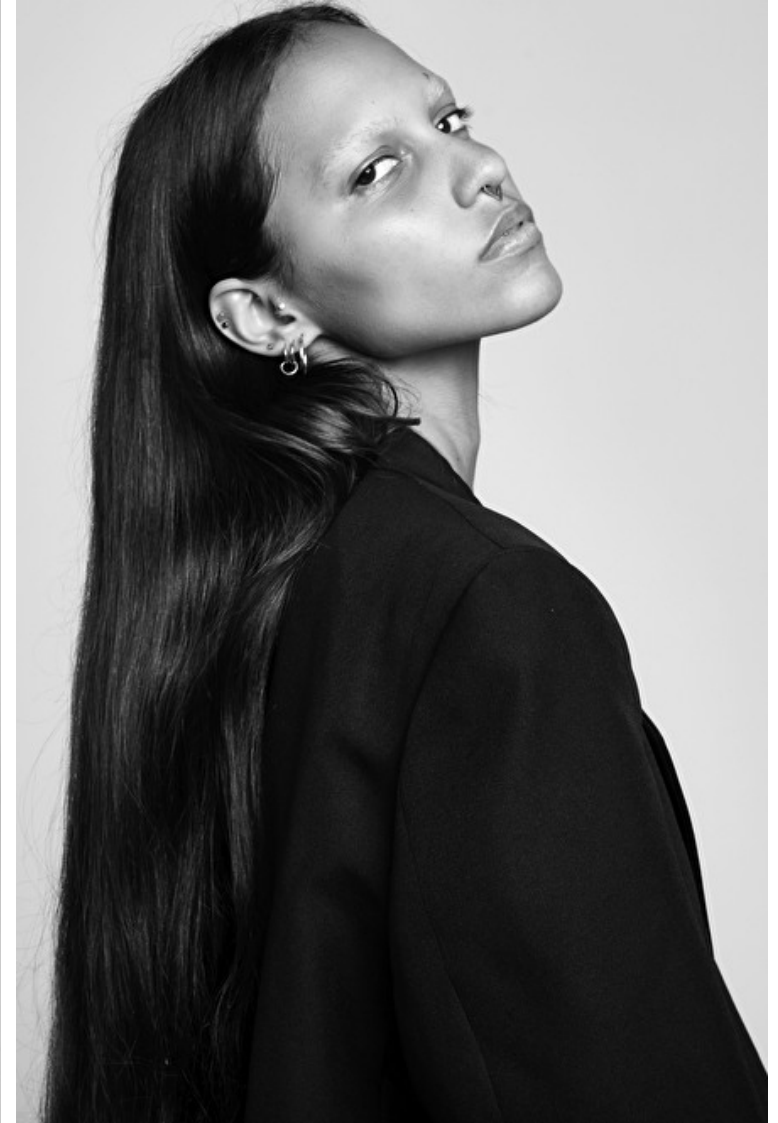

Waist 59cm / 23"

Hips 89cm / 35"

Shoes EU/US/UK 40 / 9 / 7

Eyes Brown

Hair Brown

Select

MODEL MANAGEMENT

Grev Turegatan 18, Stockholm, 11446, Stockholm, Sweden