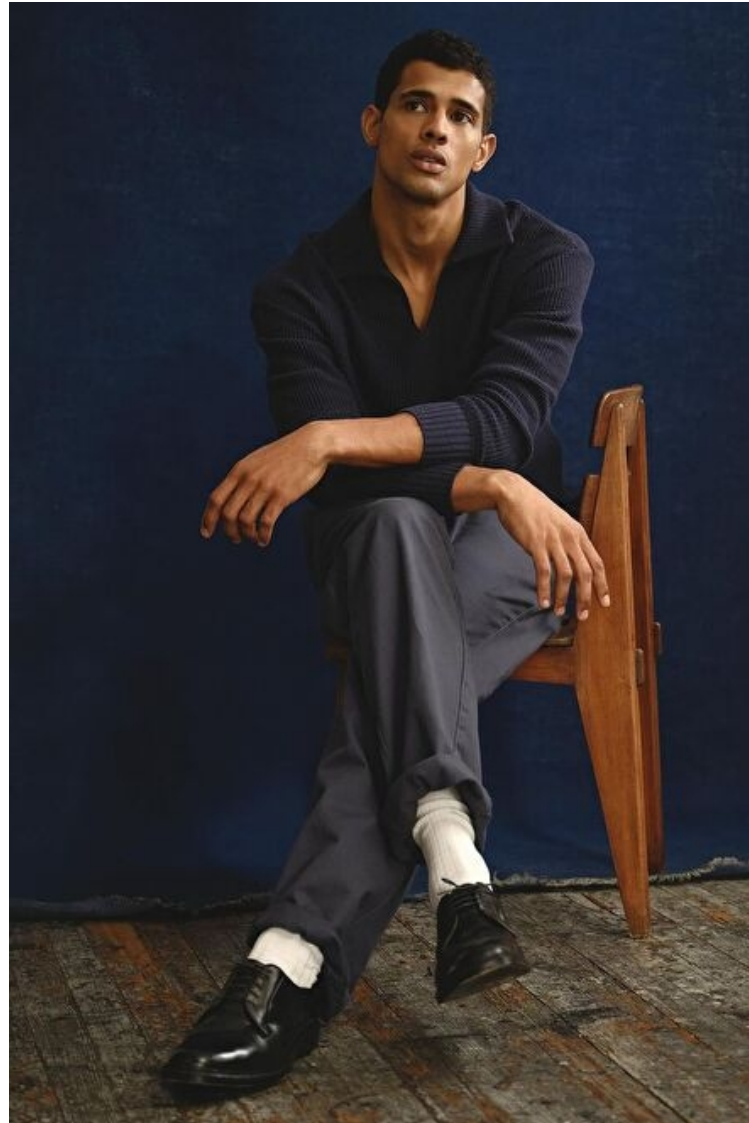

Select

MODEL MANAGEMENT

Grev Turegatan 18, Stockholm, 11446, Stockholm, Sweden

Phone: 08-545 866 66 Email: info.stockholm@selectmodel.com Website: <https://www.selectmodel.com/>

Jonas Barros

Height 188cm / 6' 2.0"

Chest 98cm / 38.5"

Waist 78cm / 30.5"

Hips 97cm / 38"

Eyes Brown

Hair Dark brown