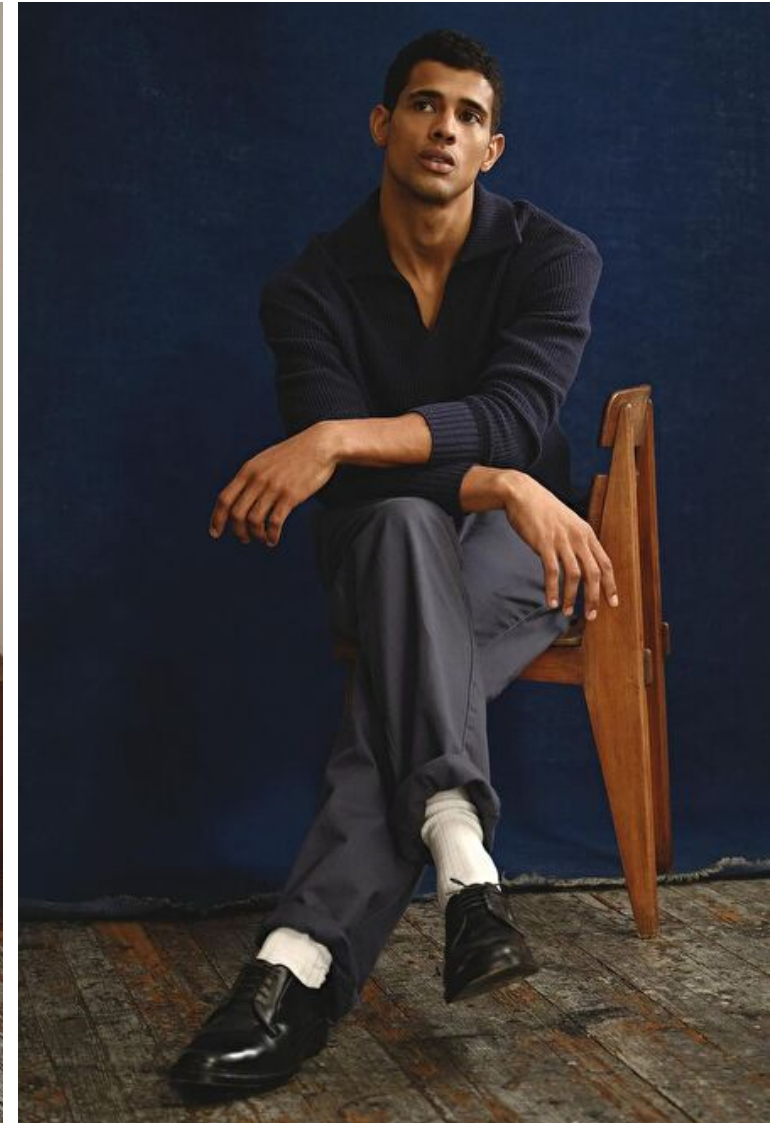

Select

MODEL MANAGEMENT

Grev Turegatan 18, Stockholm, 00000, Sweden, Sweden

Phone: 08-545 866 66 **Email:** info.stockholm@selectmodel.com **Website:** <https://www.selectmodel.com/>

Jonas Barros

Height 190cm / 6' 3.0"

Chest 98cm / 38.5"

Waist 78cm / 30.5"

Hips 97cm / 38"

Eyes Brown

Hair Dark brown