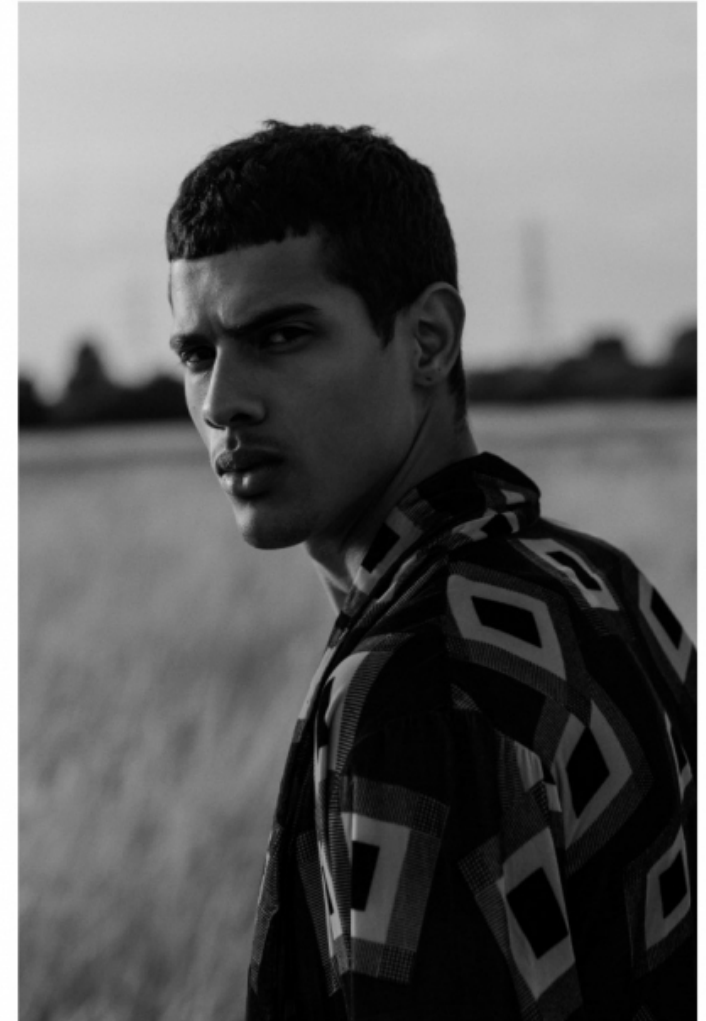

Chest 98cm / 38.5"

Waist 78cm / 30.5"

Hips 97cm / 38"

Eyes Brown

Hair Dark brown

All clothing WHAT WE WEAR, all shoes CHRISTIAN LOUBOUTIN

Select

MODEL MANAGEMENT