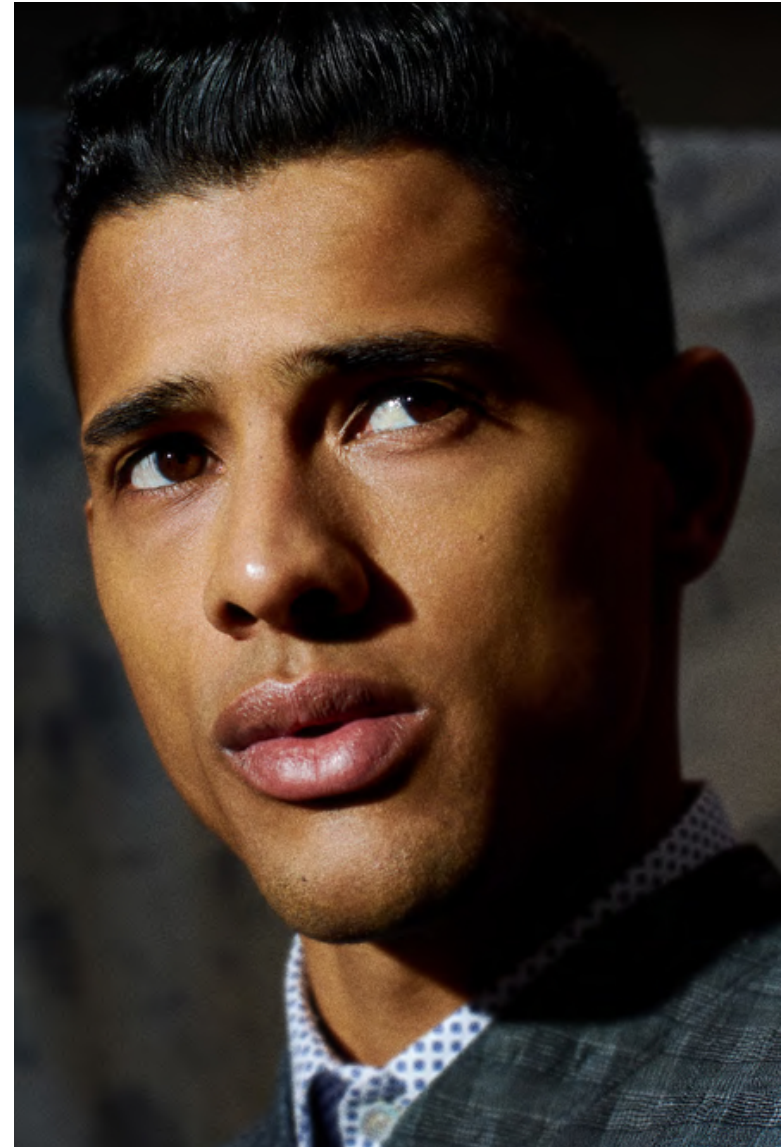

Jonas Barros

Height 190cm / 6' 3.0"

Chest 98cm / 38.5"

Waist 78cm / 30.5"

Hips 97cm / 38"

Eyes Brown

Hair Dark brown

Select