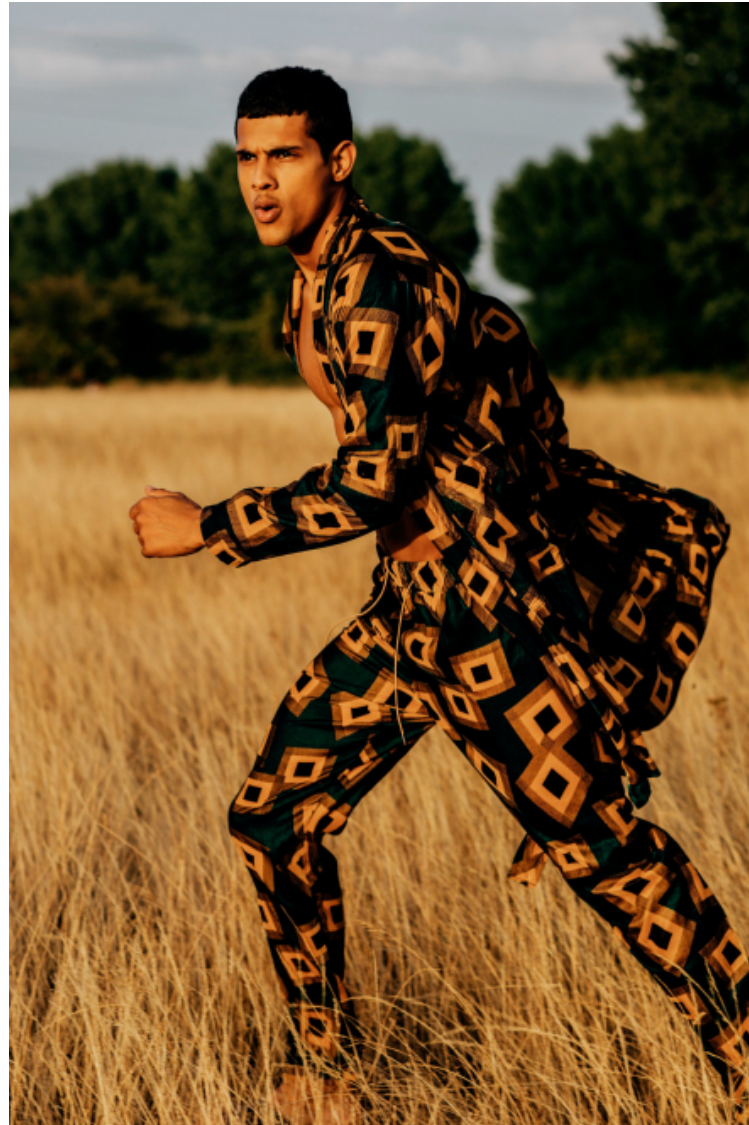

Chest 98cm / 38.5"

Waist 78cm / 30.5"

Hips 97cm / 38"

Eyes Brown

Hair Dark brown

All clothing WHAT WE WEAR, all shoes CHRISTIAN LOUBOUTIN

Select

MODEL MANAGEMENT