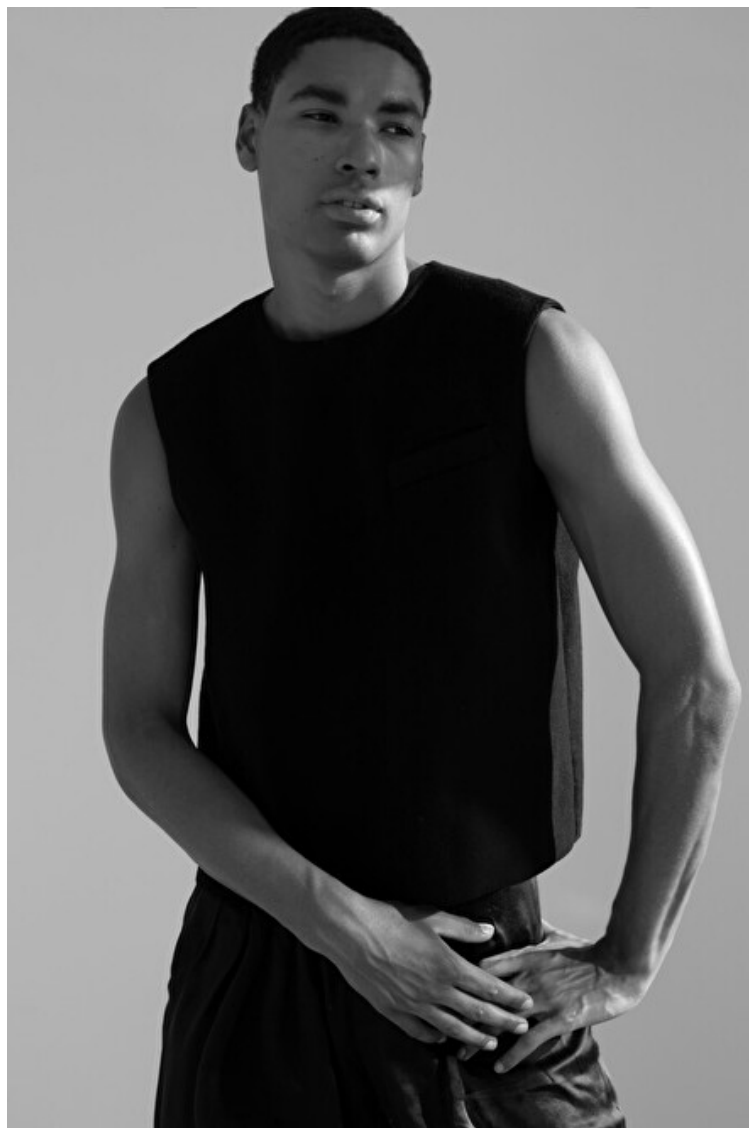

Select

MODEL MANAGEMENT

Grev Turegatan 18, Stockholm, 11446, Stockholm, Sweden

Phone: 08-545 866 66 Email: info.stockholm@selectmodel.com Website: <https://www.selectmodel.com/>

Jonny Santos

Height 190cm / 6' 3.0"

Chest 95cm / 37.5"

Waist 75cm / 29.5"

Hips 92cm / 36"

Shoes EU/US/UK 43 / 10.5 / 9

Eyes Brown

Hair Dark brown