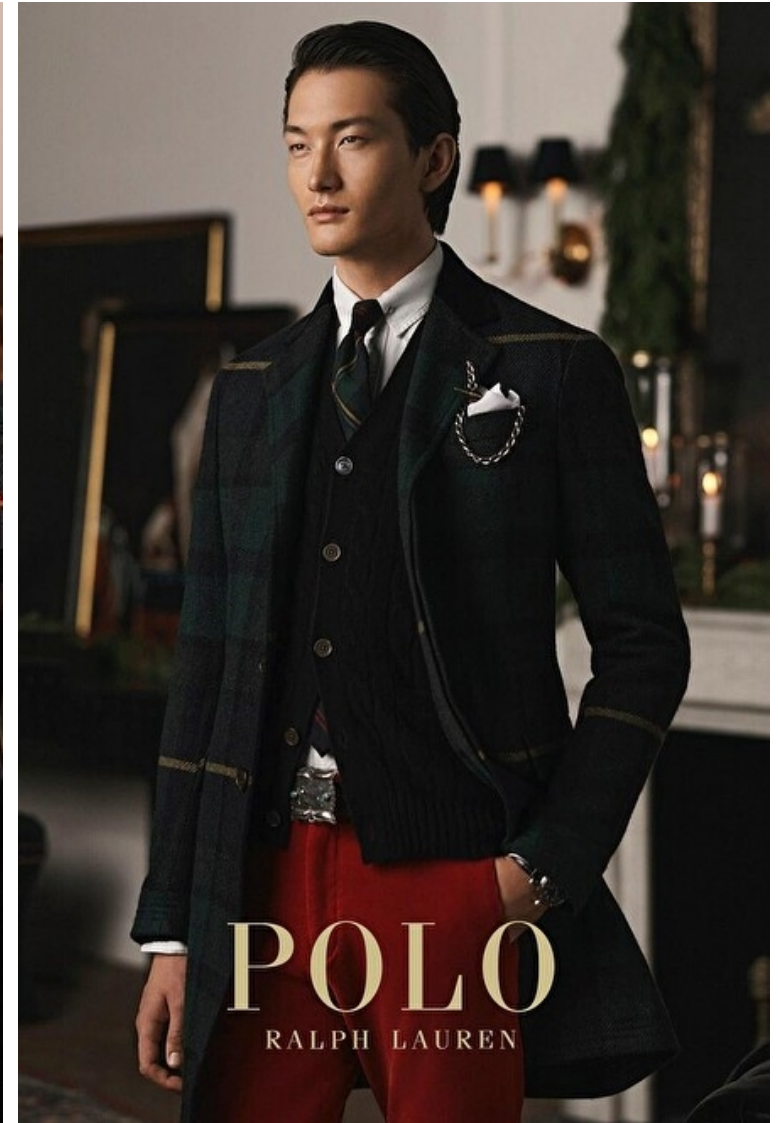

Height 191cm / 6' 3.0"

Chest 104cm / 41"

Waist 84cm / 33"

Hips 99cm / 39"

Shoes EU/US/UK 45 / 12 / 10.5

Eyes Hazel

Hair Dark brown

Select