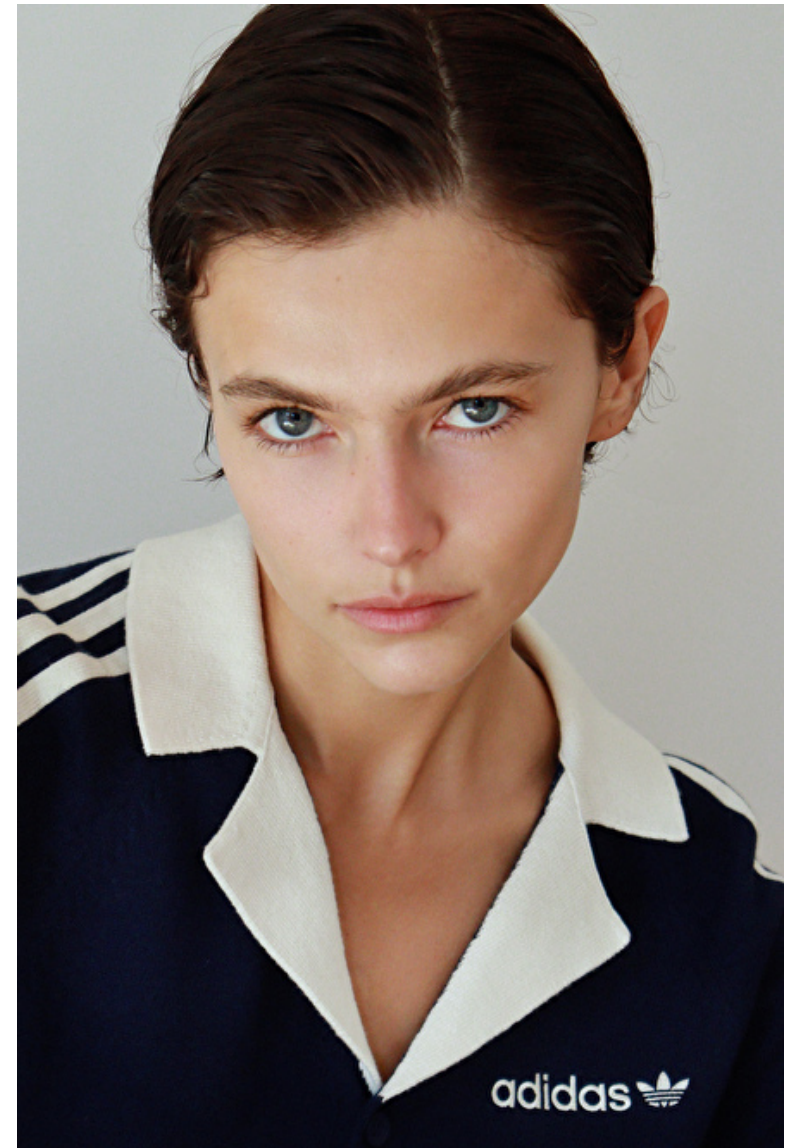

Julia Jane Rose

Height 177cm / 5' 9.5"

Bust 82cm / 32.5"

Waist 61cm / 24"

Hips 88cm / 34.5"

Shoes EU/US/UK 39 / 8 / 6

Eyes Blue

Hair Brown