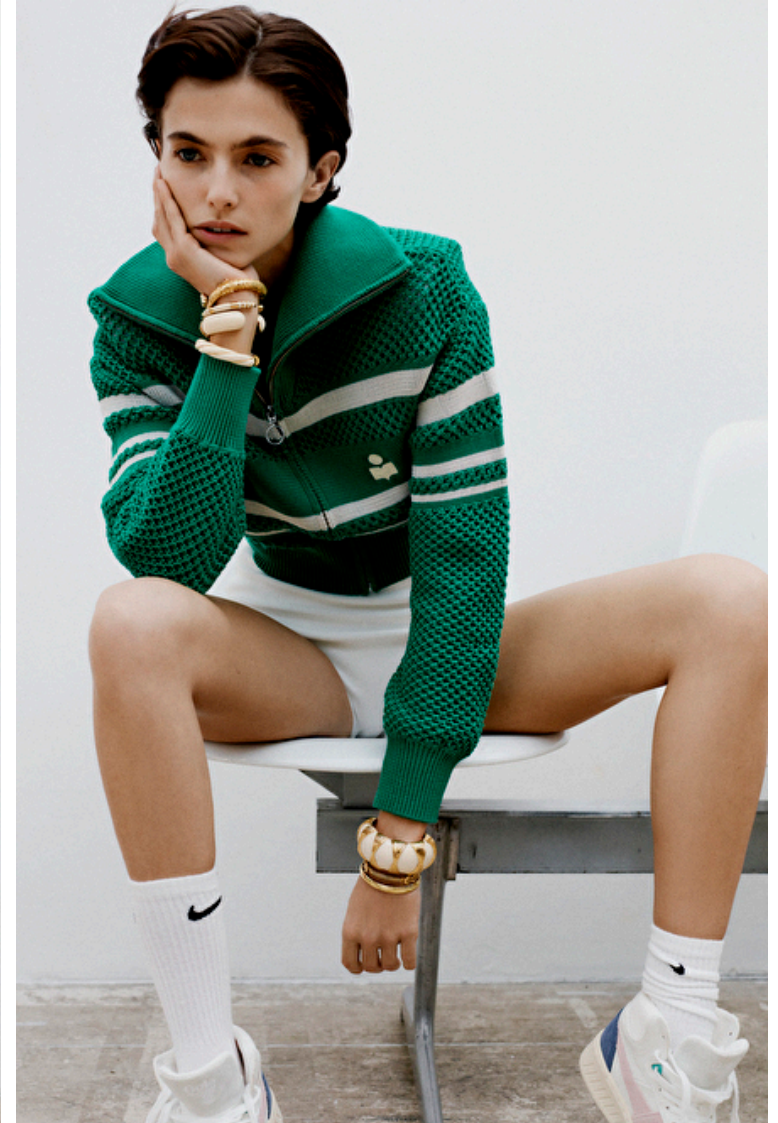

Bust 82cm / 32.5"

Waist 61cm / 24"

Hips 88cm / 34.5"

Shoes EU/US/UK 39 / 8 / 6

Eyes Blue

Hair Brown

Select

MODEL MANAGEMENT