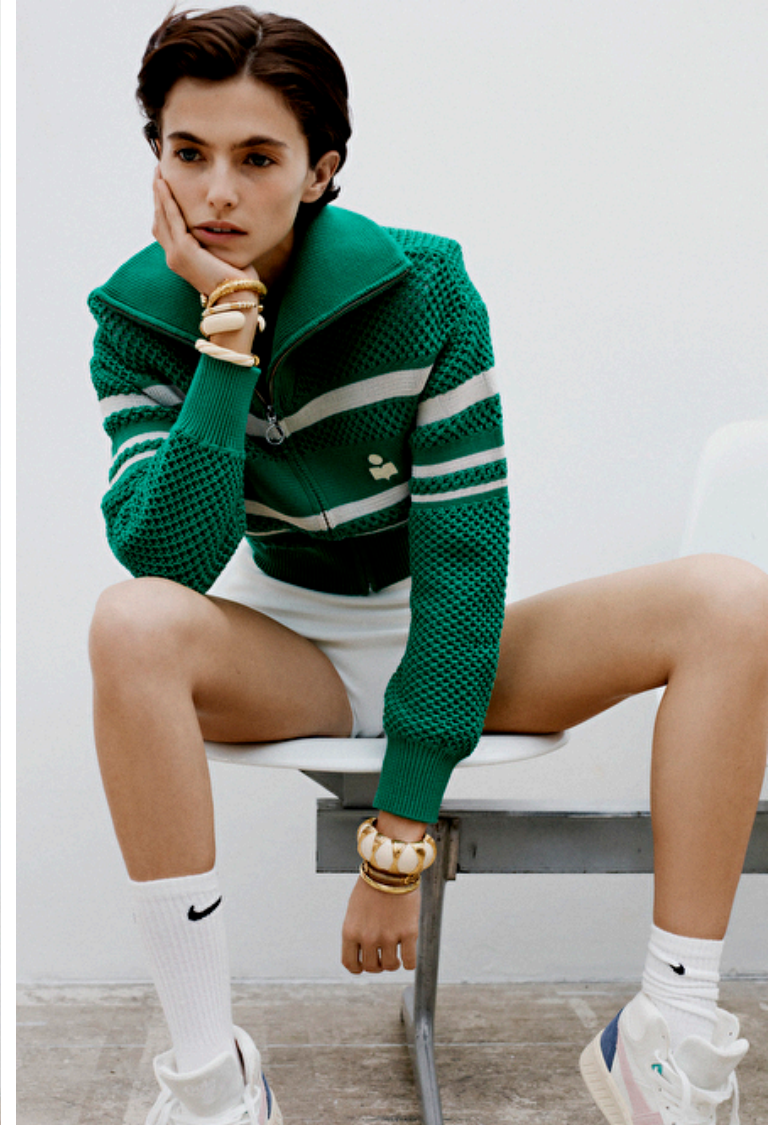

Bust 82cm / 32.5"

Waist 61cm / 24"

Hips 88cm / 34.5"

Shoes EU/US/UK 39 / 8 / 6

Eyes Blue

Hair Brown

Select

MODEL MANAGEMENT