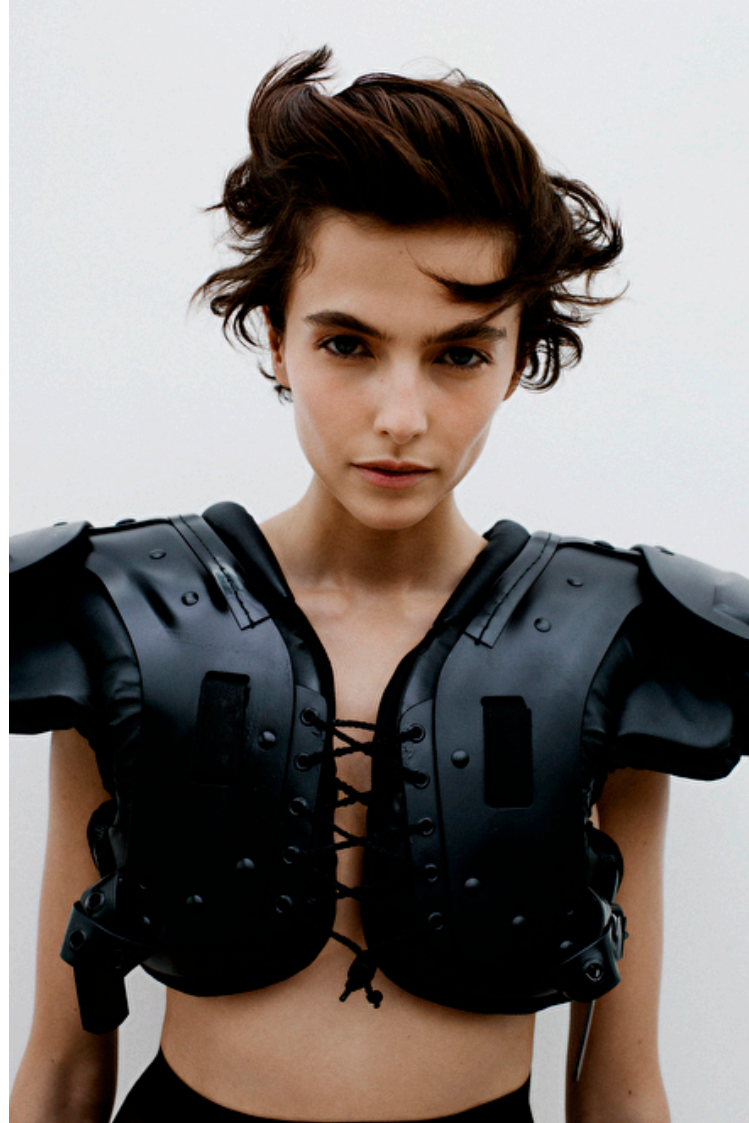

Waist 61cm / 24"

Hips 88cm / 34.5"

Shoes EU/US/UK 39 / 8 / 6

Eyes Blue

Hair Brown

Select

MODEL MANAGEMENT

Grev Turegatan 18, Stockholm, 00000, Sweden, Sweden