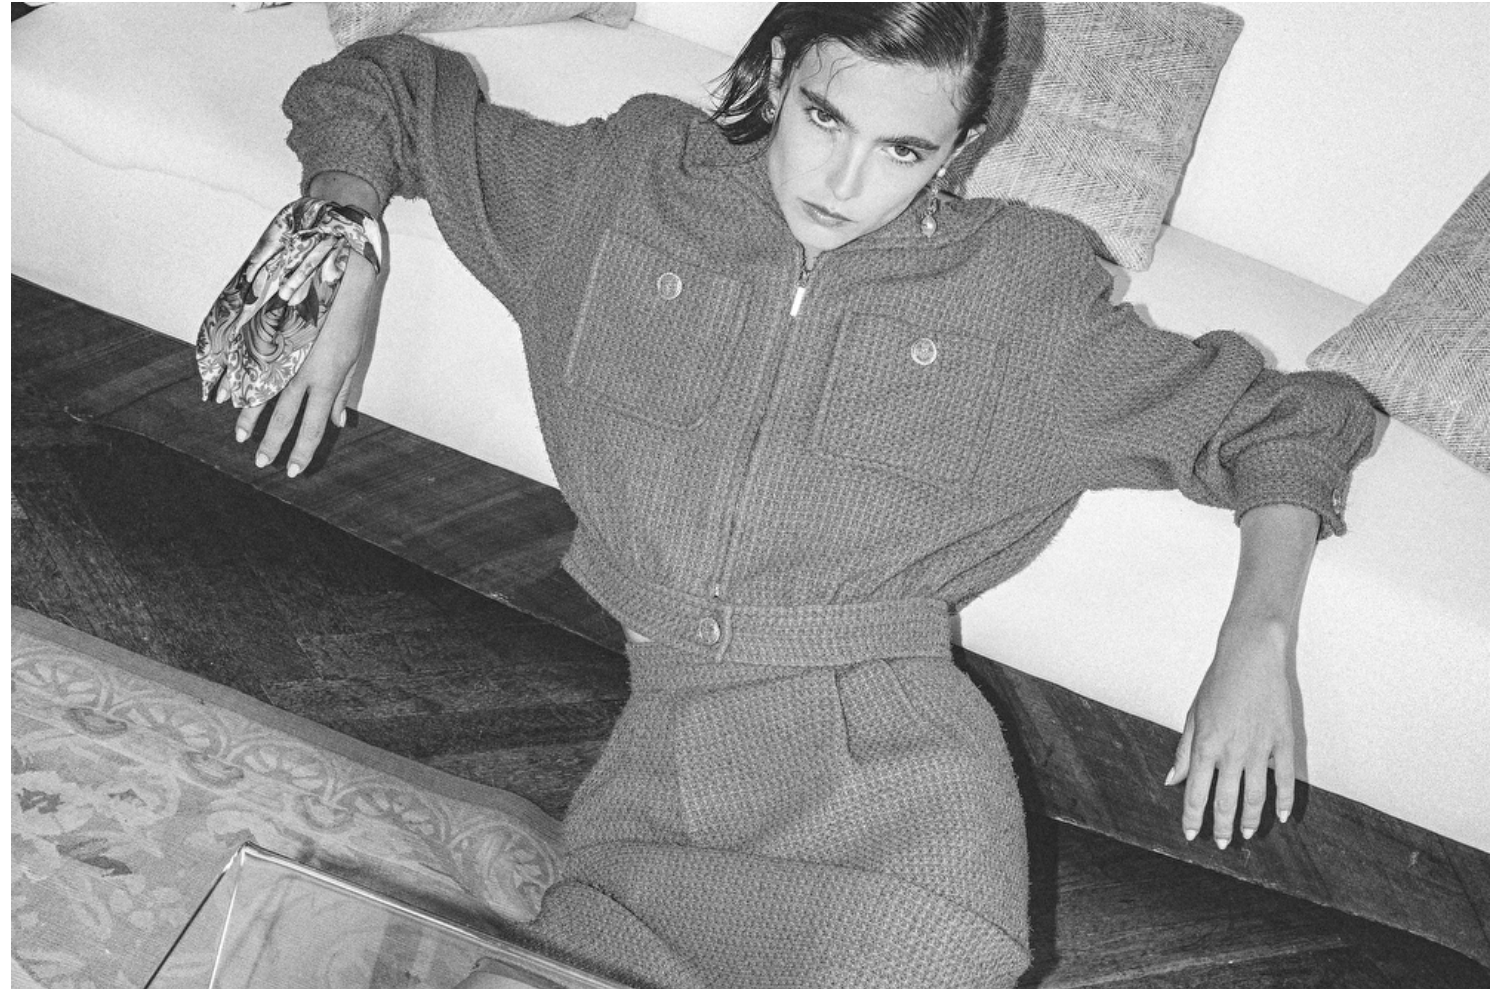

Bust 80cm / 31.5"

Waist 60cm / 23.5"

Hips 88cm / 34.5"

Shoes EU/US/UK 39 / 8 / 6

Eyes Blue

Hair Brown

Select

MODEL MANAGEMENT