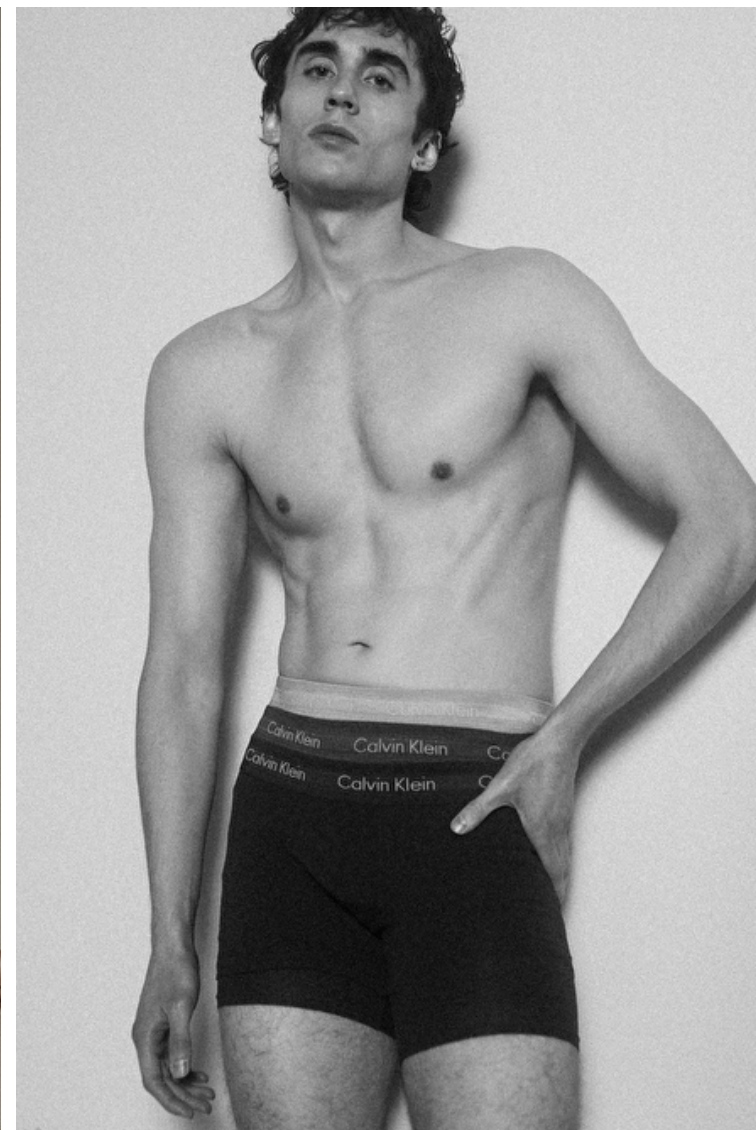

Chest 95cm / 37.5"

Waist 73cm / 28.5"

Hips 93cm / 36.5"

Shoes EU/US/UK 43 / 10.5 / 9

Eyes Green

Hair Brown

Select

MODEL MANAGEMENT