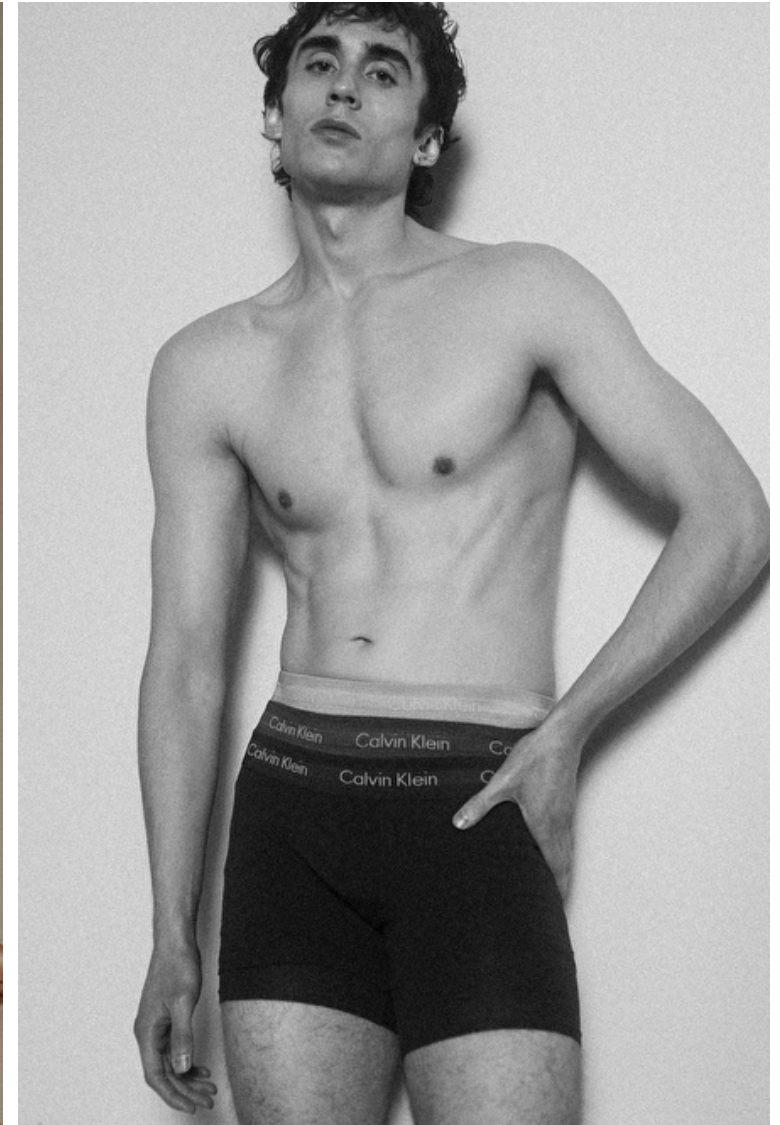

## Kacper Araszewski

Height 186cm / 6' 1.0"

Chest 95cm / 37.5"

Waist 73cm / 28.5"

Hips 93cm / 36.5"

Shoes EU/US/UK 43 / 10.5 / 9

Eyes Green

Hair Brown