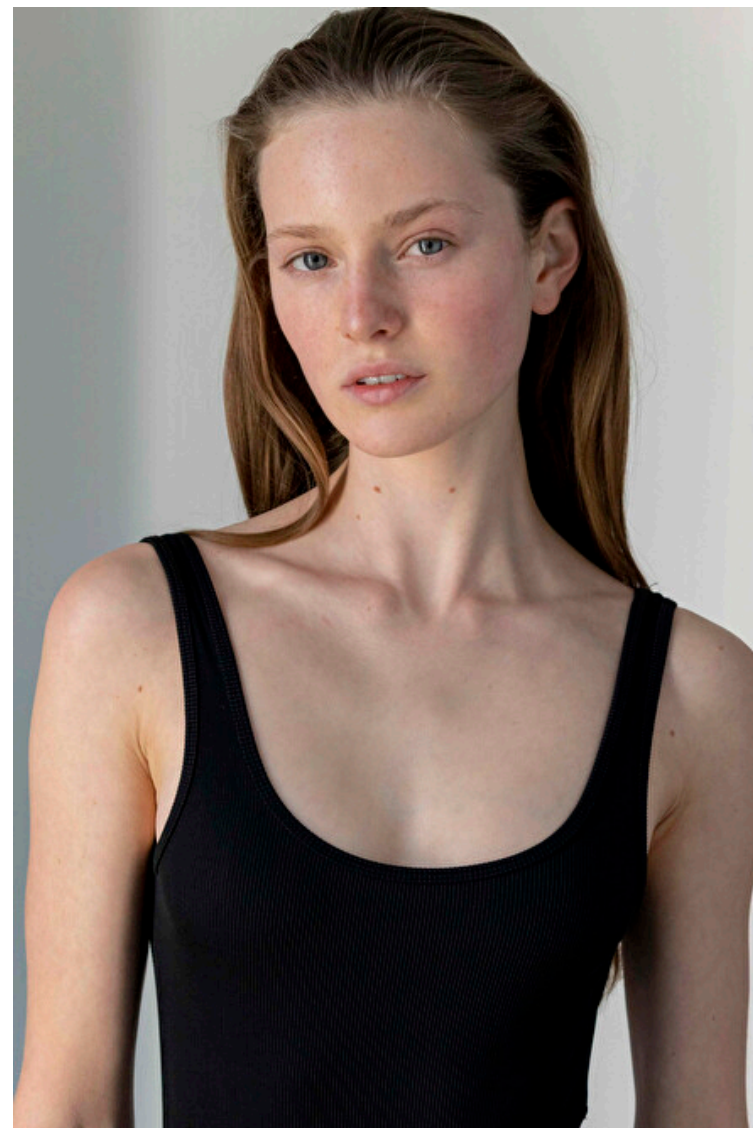

Kamilla K

Height 176cm / 5' 9.5"

Bust 80cm / 31.5"

Waist 56cm / 22"

Hips 87cm / 34.5"

Shoes EU/US/UK 38 / 7.5 / 5

Eyes Blue

Hair Blond