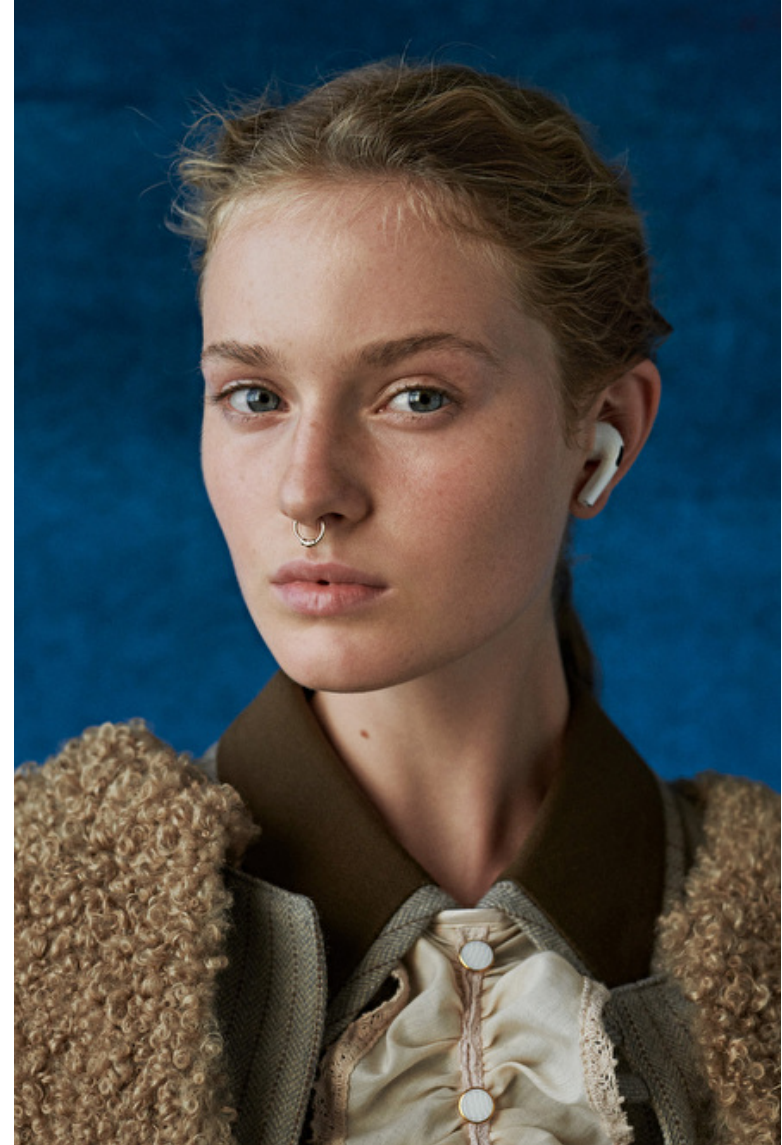

Kamilla K

Height 176cm / 5' 9.5"

Bust 80cm / 31.5"

Waist 56cm / 22"

Hips 87cm / 34.5"

Shoes EU/US/UK 38 / 7.5 / 5

Eyes Blue

Hair Blond