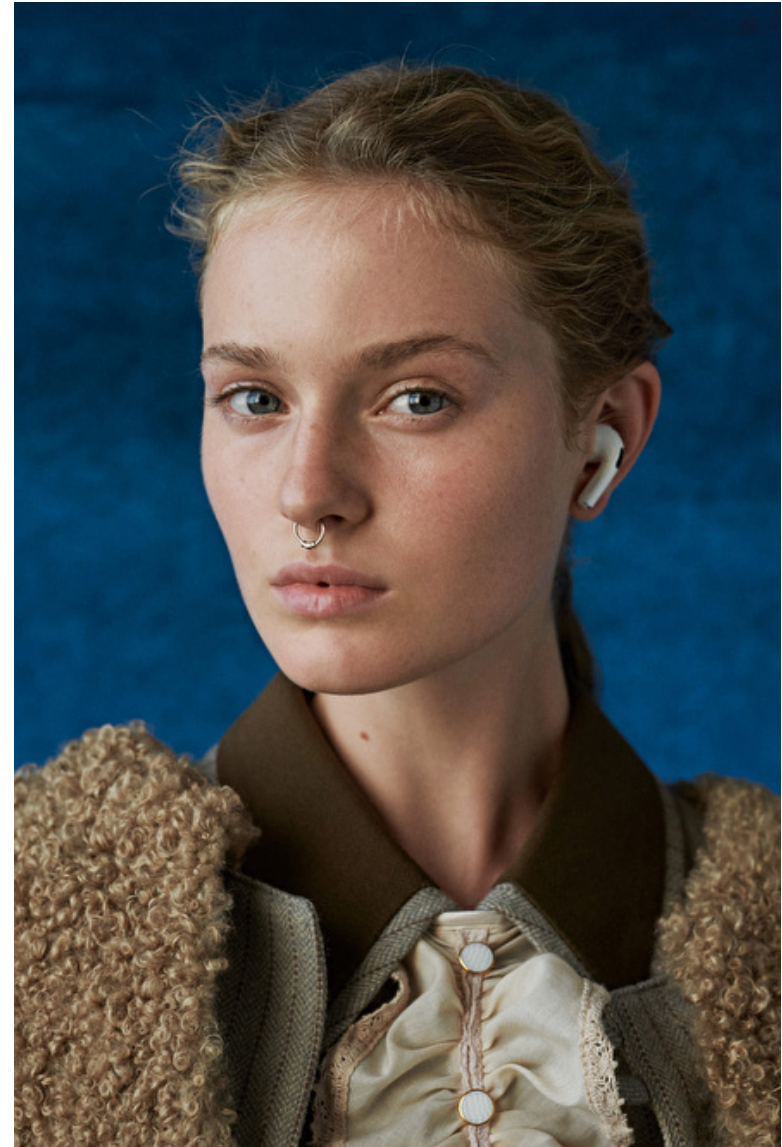

Kamilla K

Height 176cm / 5' 9.5"

Bust 80cm / 31.5"

Waist 56cm / 22"

Hips 87cm / 34.5"

Shoes EU/US/UK 38 / 7.5 / 5

Eyes Blue

Hair Blond