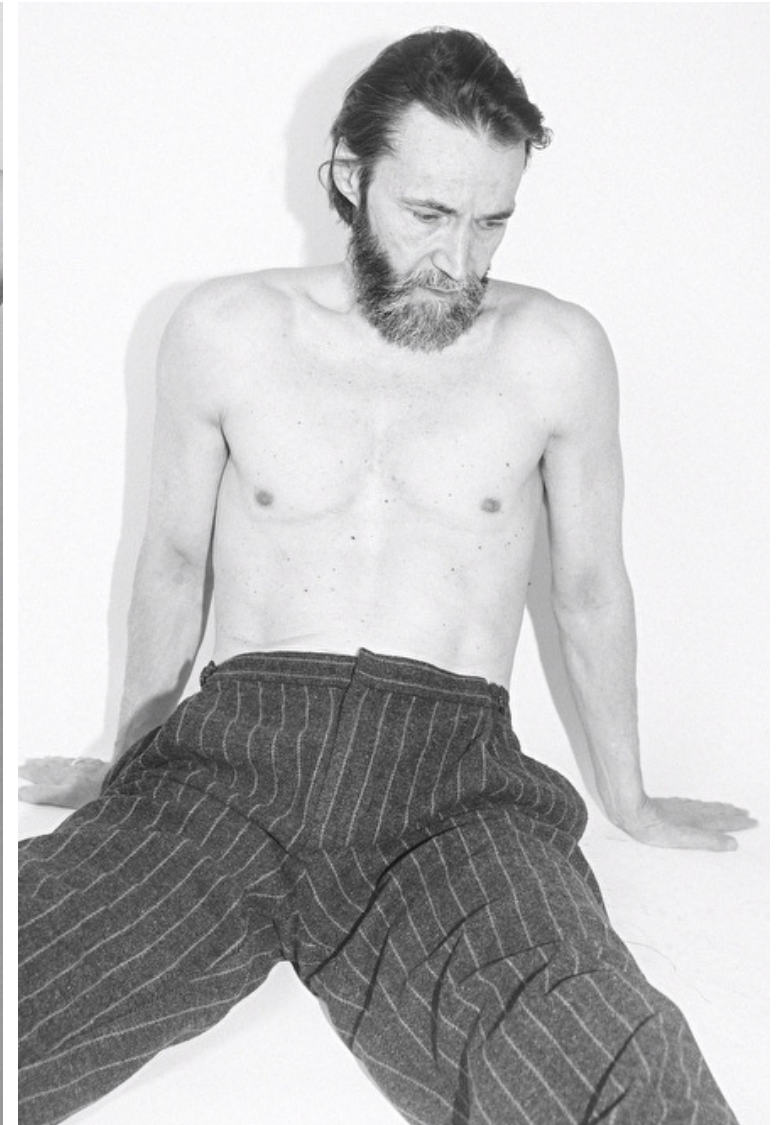

## Karl

Height 182cm / 5' 11.5"

Chest 98cm / 38.5"

Waist 76cm / 30"

Hips 96cm / 38"

Shoes EU/US/UK 42.5 / 10 / 8.5

Eyes Hazel

Hair Brown