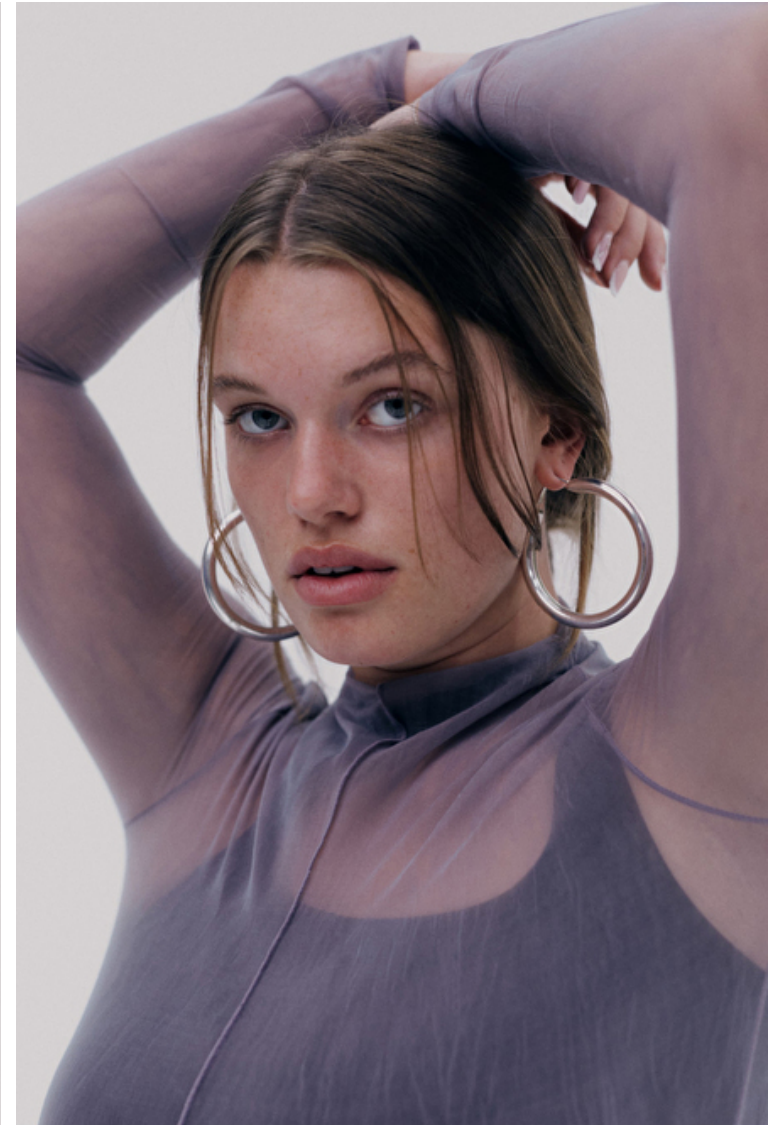

Kate Kremer

Height 177cm / 5' 9.5"

Bust 100cm / 39.5"

Waist 83cm / 32.5"

Hips 105cm / 41.5"

Shoes EU/US/UK 42 / 10.5 / 9

Eyes Green

Hair Light brown