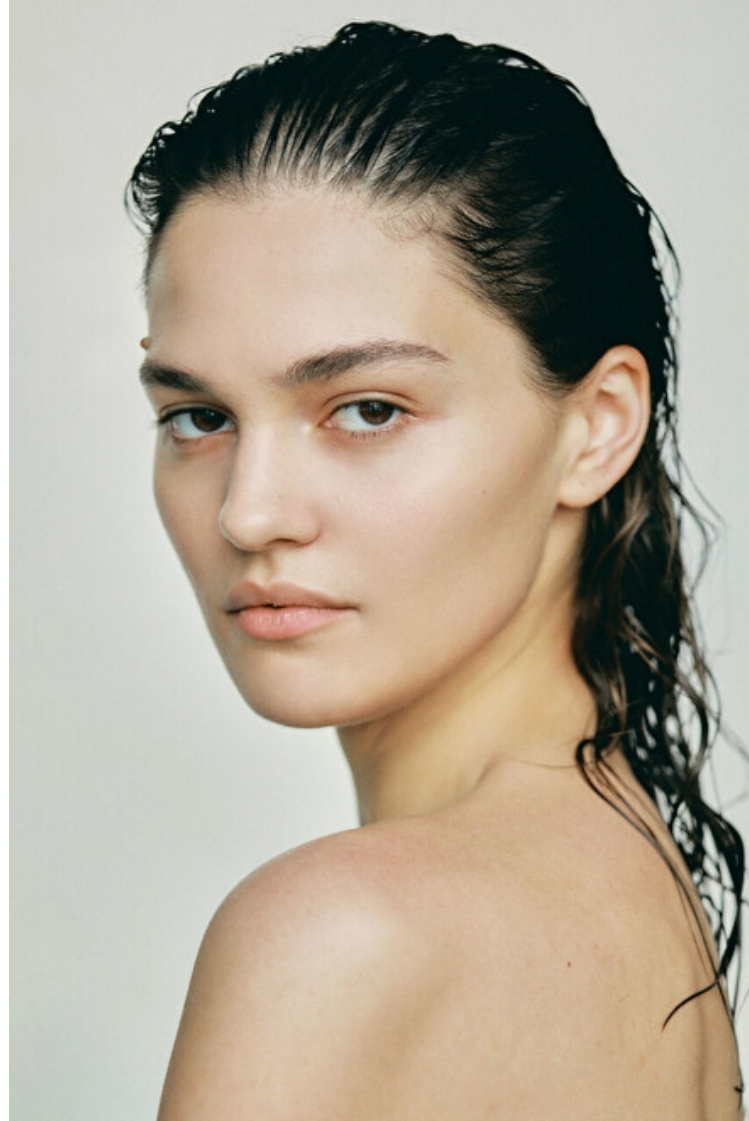

Height 178cm / 5' 10.0"

Bust 84cm / 33"

Waist 60cm / 23.5"

Hips 94cm / 37"

Shoes EU/US/UK 40.5 / 9.5 / 7

Eyes Brown

Hair Brown

Select