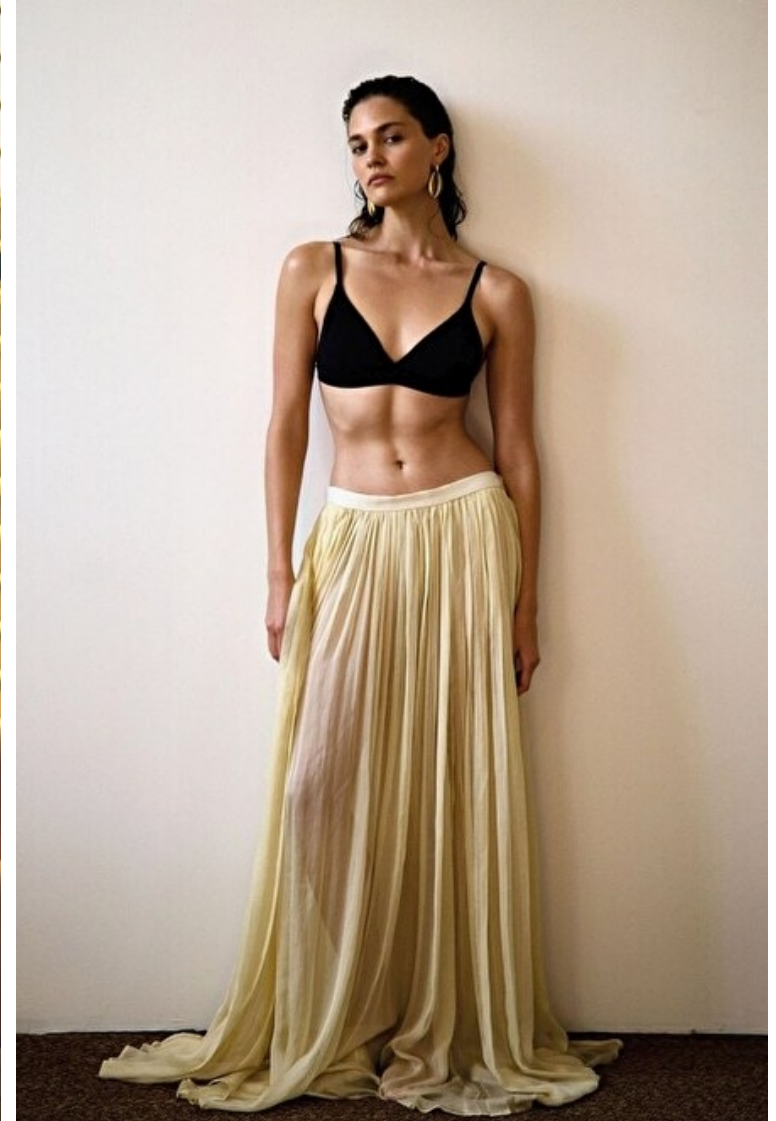

Select

MODEL MANAGEMENT

Grev Turegatan 18, Stockholm, 11446, Stockholm, Sweden

Phone: 08-545 866 66 Email: info.stockholm@selectmodel.com Website: <https://www.selectmodel.com/>

Katrin Zakharova

Height 178cm / 5' 10.0"

Bust 84cm / 33"

Waist 60cm / 23.5"

Hips 94cm / 37"

Shoes EU/US/UK 40.5 / 9.5 / 7

Eyes Brown

Hair Brown