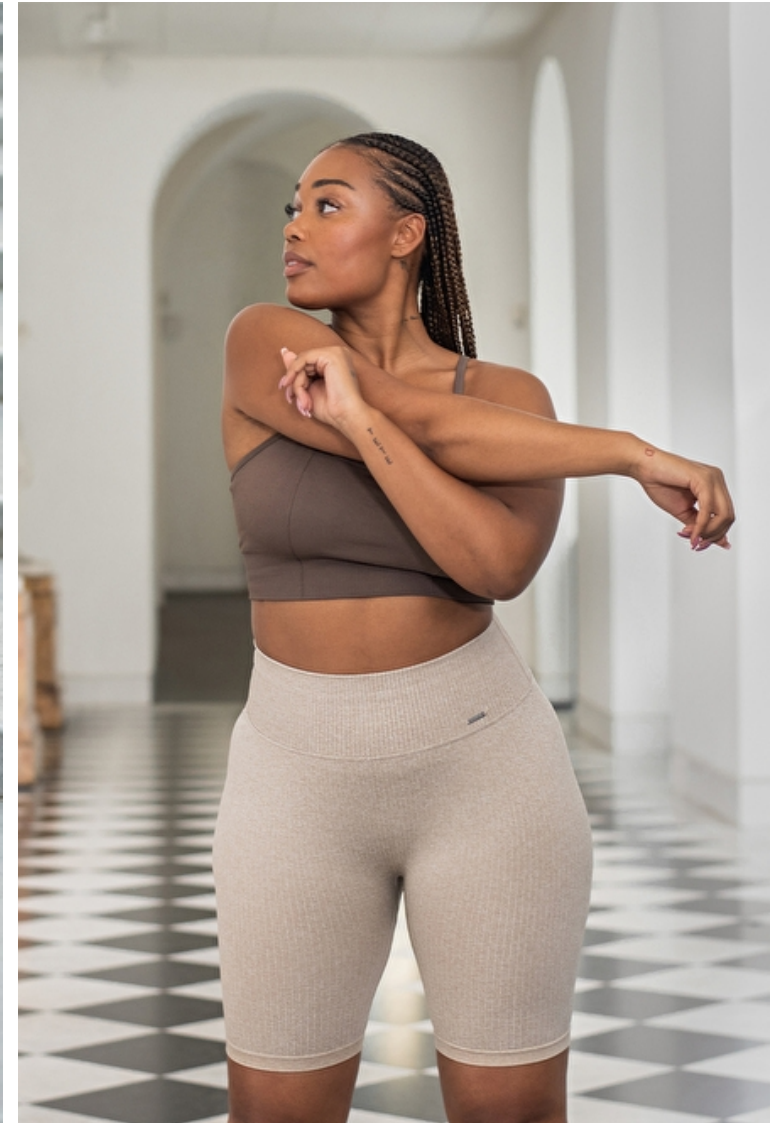

Bust 98cm / 38.5"

Waist 85cm / 33.5"

Hips 120cm / 47"

Shoes EU/US/UK 39 / 8 / 6

Eyes Brown

Hair Brown

Location Stockholm

Select