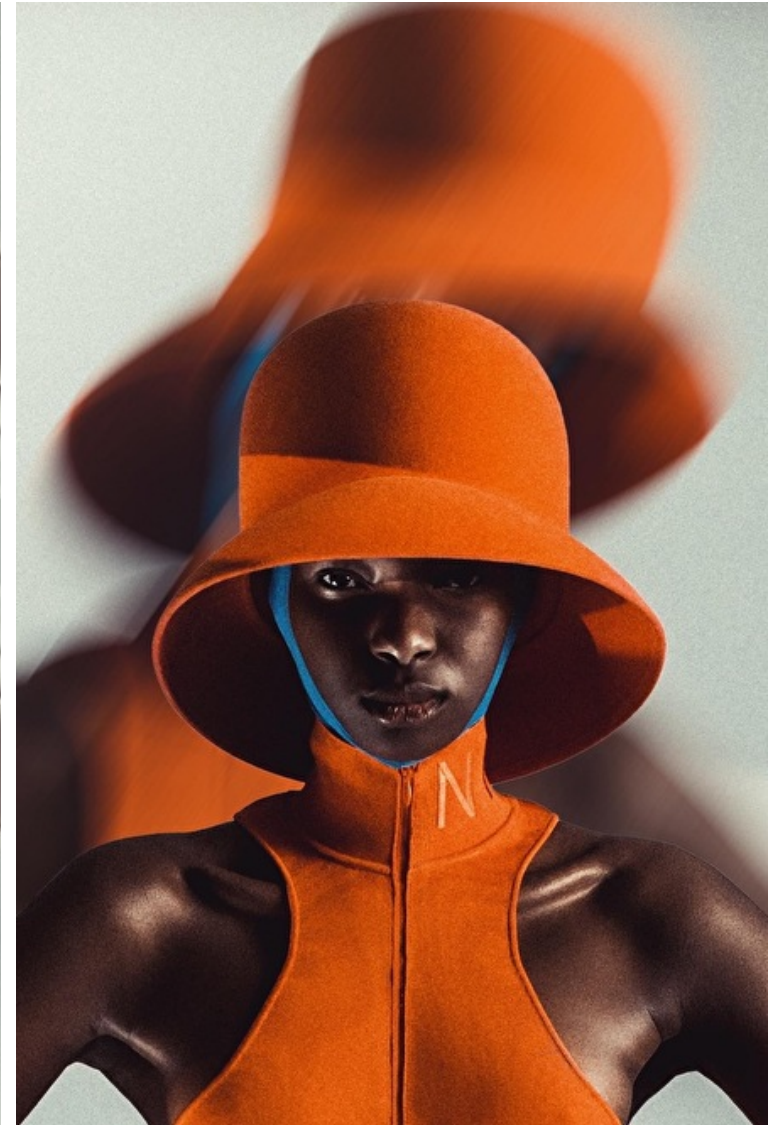

## Kenza Adjibade

Height 178cm / 5' 10.0"

Bust 79cm / 31"

Waist 60cm / 23.5"

Hips 90cm / 35.5"

Shoes EU/US/UK 40 / 9 / 7

Eyes Brown

Hair Brown