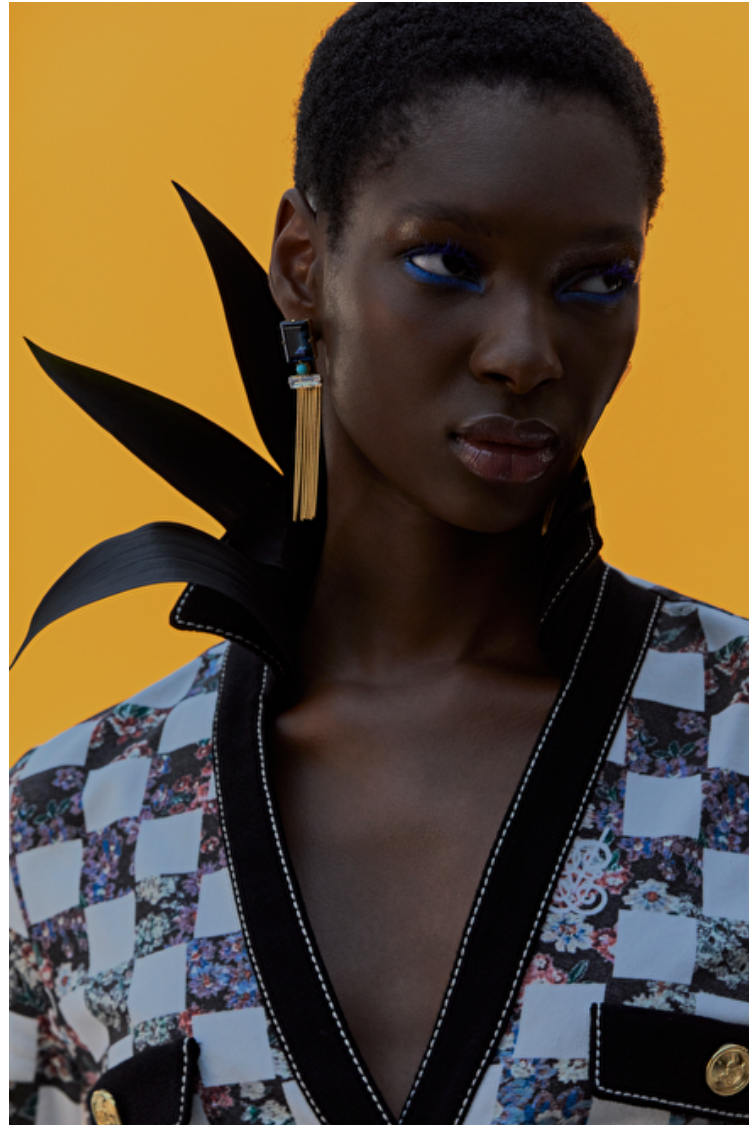

Kenza Adjibade

Height 178cm / 5' 10.0"

Bust 79cm / 31"

Waist 60cm / 23.5"

Hips 90cm / 35.5"

Shoes EU/US/UK 40 / 9 / 7

Eyes Brown

Hair Brown