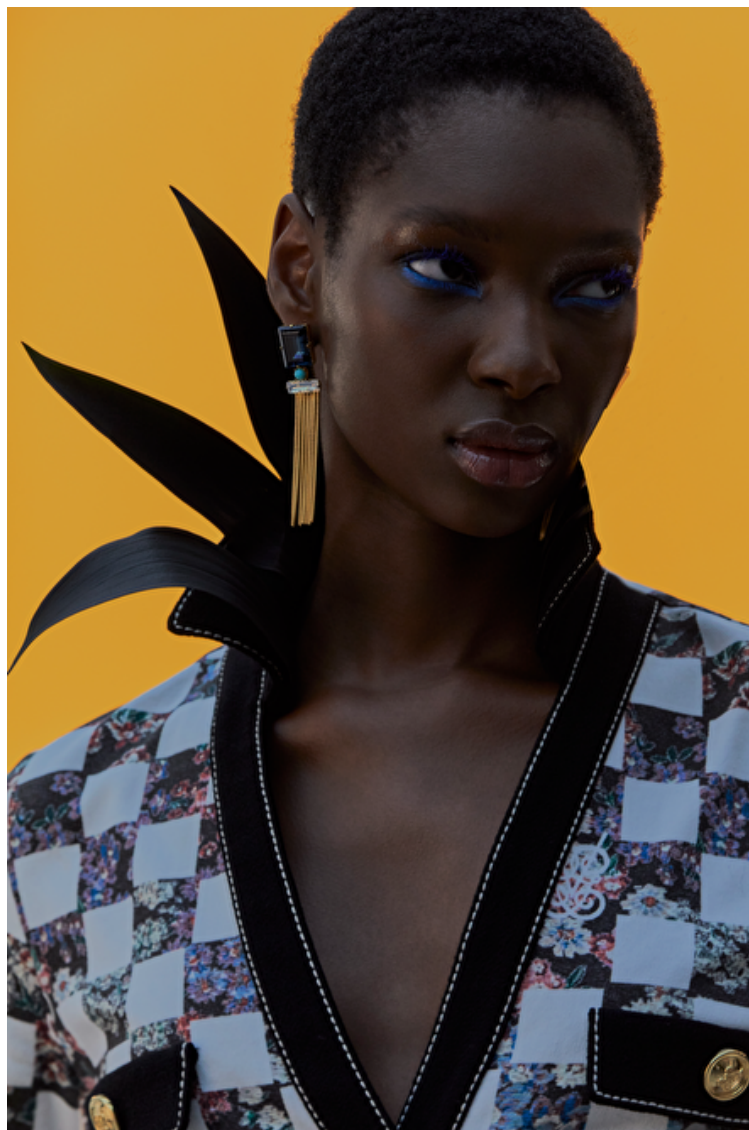

## Kenza Adjibade

Height 178cm / 5' 10.0"

Bust 79cm / 31"

Waist 60cm / 23.5"

Hips 90cm / 35.5"

Shoes EU/US/UK 40 / 9 / 7

Eyes Brown

Hair Brown