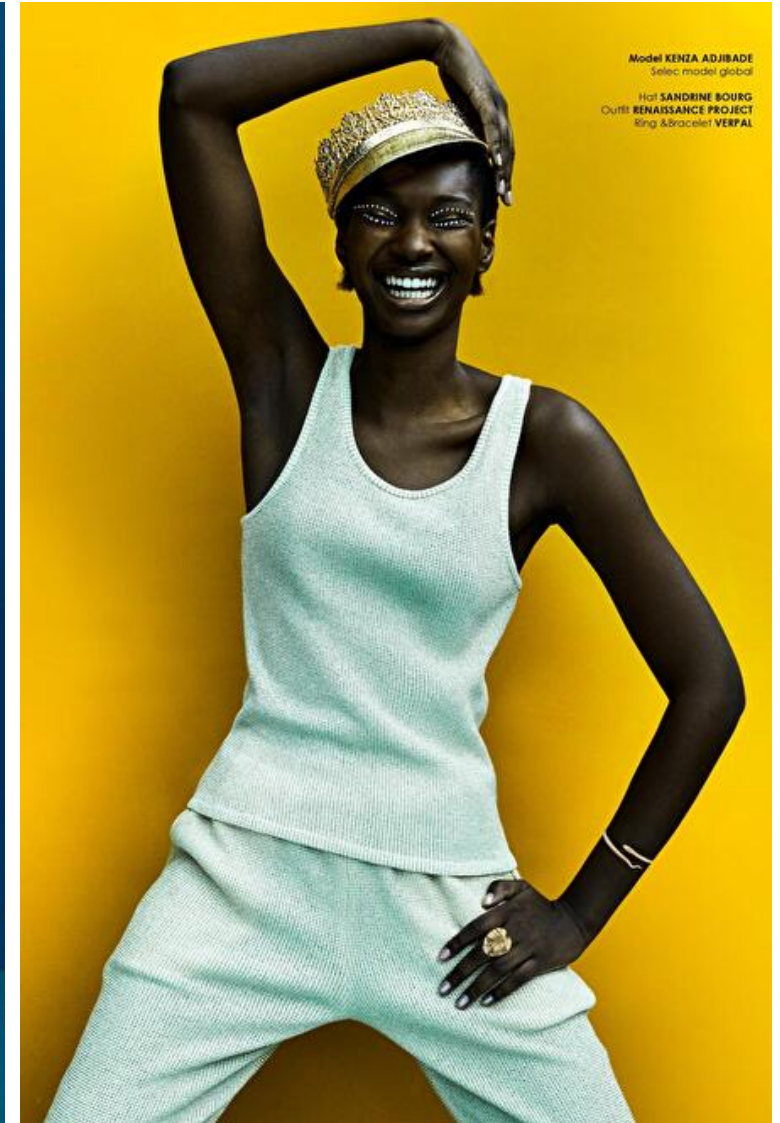

Select

MODEL MANAGEMENT

Grev Turegatan 18, Stockholm, 00000, Sweden, Sweden

Phone: 08-545 866 66 Email: info.stockholm@selectmodel.com Website: <https://www.selectmodel.com/>

Kenza Adjibade

Height 178cm / 5' 10.0"

Bust 79cm / 31"

Waist 60cm / 23.5"

Hips 90cm / 35.5"

Shoes EU/US/UK 40 / 9 / 7

Eyes Brown

Hair Brown

Model KENZA ADJIBADE
Select model global
Hat SANDRINE BOURG
Outfit RENAISSANCE PROJECT
Ring & Bracelet VERPAL