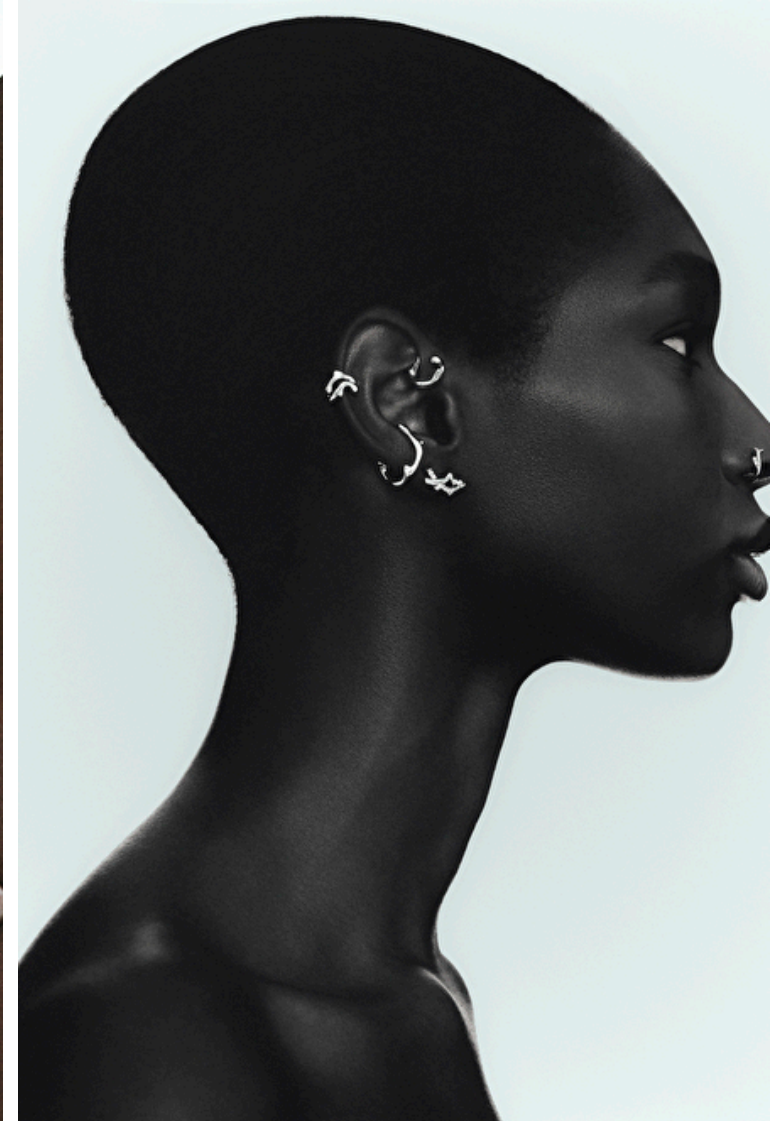

## Kenza Adjibade

Height 178cm / 5' 10.0"

Bust 79cm / 31"

Waist 60cm / 23.5"

Hips 90cm / 35.5"

Shoes EU/US/UK 40 / 9 / 7

Eyes Brown

Hair Brown