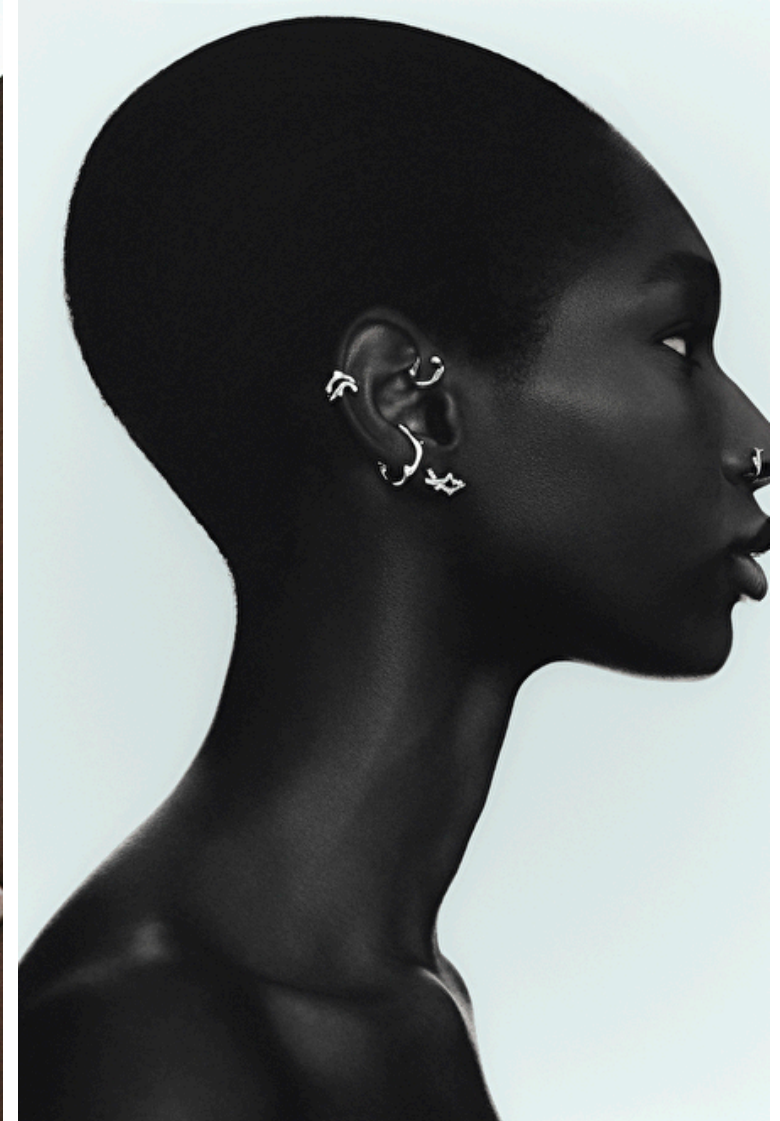

Waist 60cm / 23.5"

Hips 90cm / 35.5"

Shoes EU/US/UK 40 / 9 / 7

Eyes Brown

Hair Brown

Select

MODEL MANAGEMENT

Grev Turegatan 18, Stockholm, 00000, Sweden, Sweden