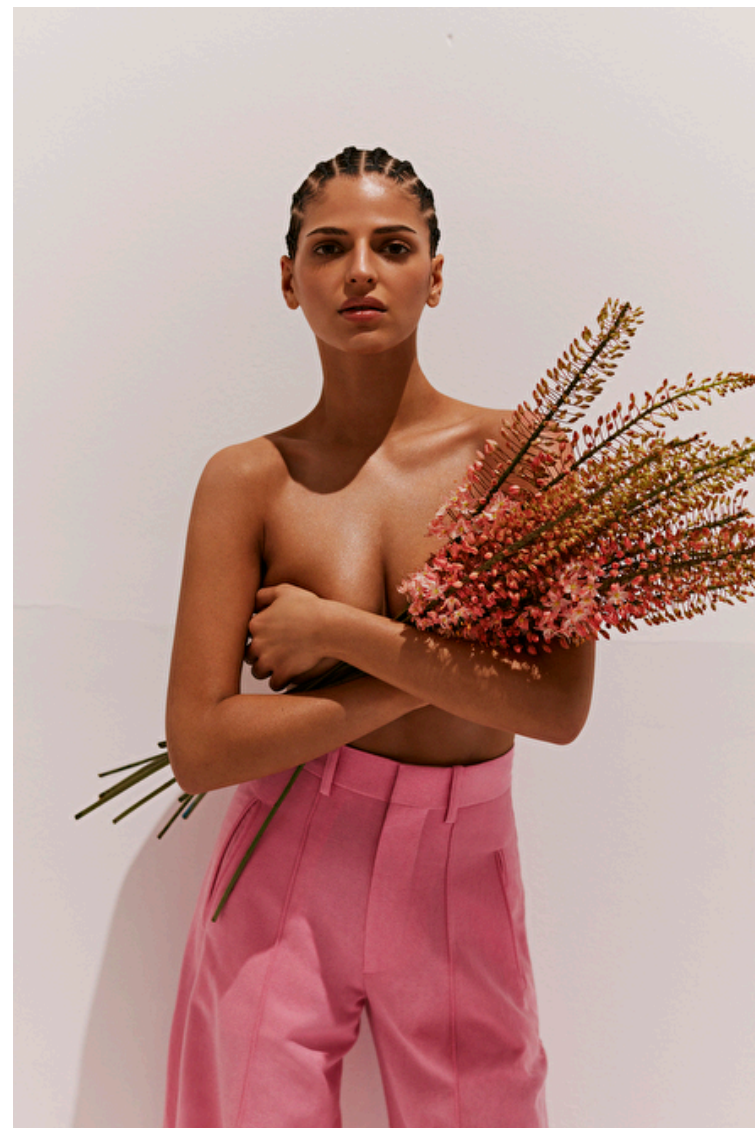

Bust 91cm / 36"

Waist 63cm / 25"

Hips 89cm / 35"

Shoes EU/US/UK 40 / 9 / 7

Eyes Brown

Hair Brown

Select

MODEL MANAGEMENT