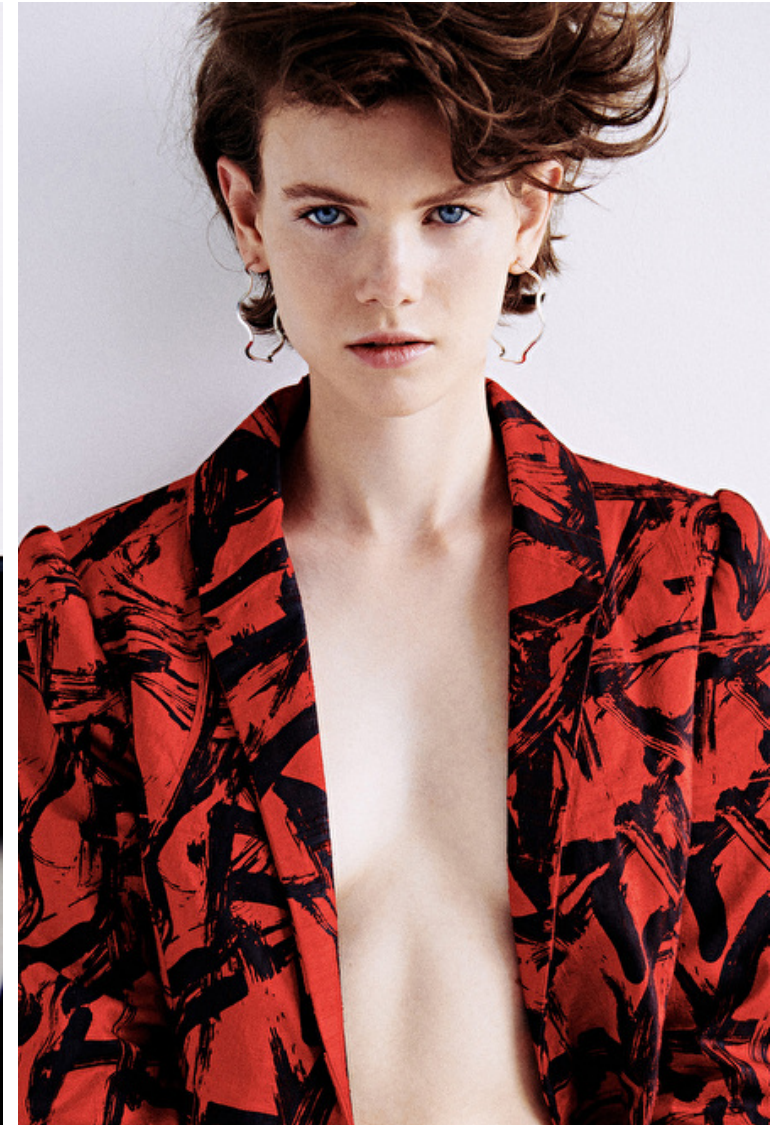

KIRSTY SHEARER

Height 170cm / 5' 7.0"

Bust 76cm / 30"

Hips 93cm / 36.5"

Waist 61cm / 24"

Shoes EU/US/UK 37 / 6.5 / 4

Size EU/US 34 / 4

Hair Brown

Eyes Blue

KIRSTY SHEARER

Height 170cm / 5' 7.0"

Bust 76cm / 30"

Hips 93cm / 36.5"

Waist 61cm / 24"

Shoes EU/US/UK 37 / 6.5 / 4

Size EU/US 34 / 4

Hair Brown

Eyes Blue

KIRSTY SHEARER

Height 170cm / 5' 7.0"

Bust 76cm / 30"

Hips 93cm / 36.5"

Waist 61cm / 24"

Shoes EU/US/UK 37 / 6.5 / 4

Size EU/US 34 / 4

Hair Brown

Eyes Blue

KIRSTY SHEARER

Height 170cm / 5' 7.0"

Bust 76cm / 30"

Hips 93cm / 36.5"

Waist 61cm / 24"