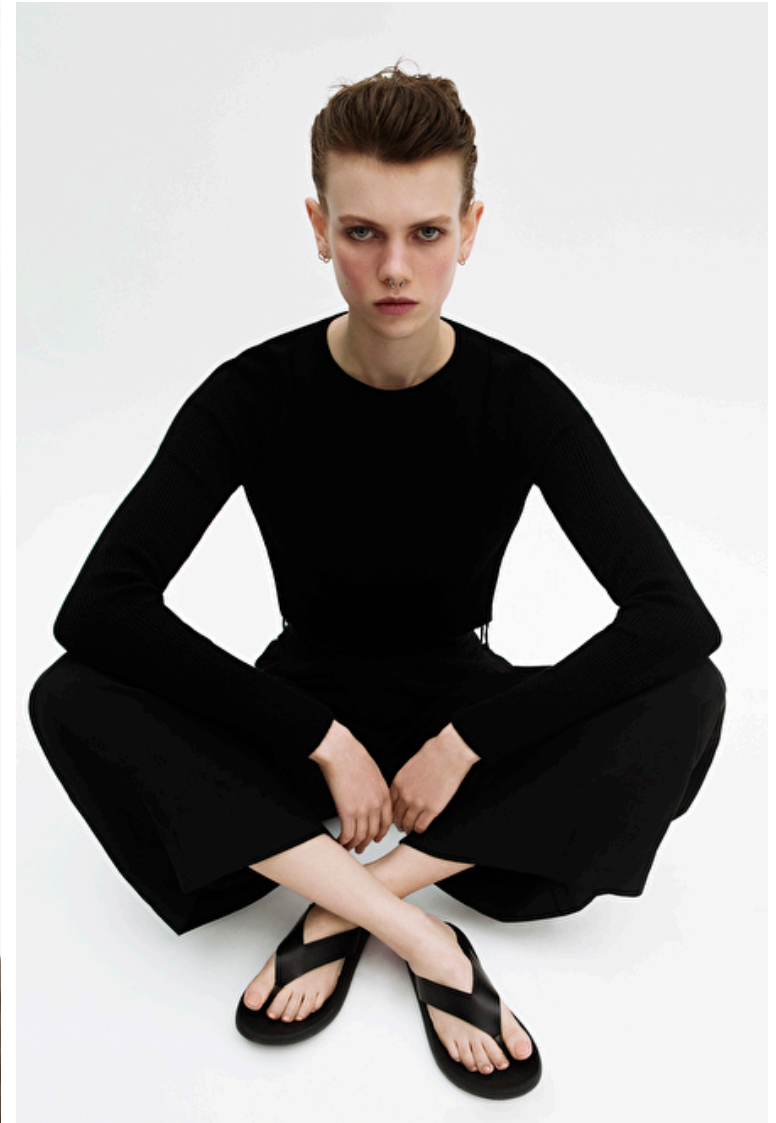

KIRSTY SHEARER

Height 170cm / 5' 7.0"

Bust 76cm / 30"

Hips 93cm / 36.5"

Waist 61cm / 24"

Shoes EU/US/UK 37 / 6.5 / 4

Size EU/US 34 / 4

Hair Brown

Eyes Blue

KIRSTY SHEARER

Height 170cm / 5' 7.0"

Bust 76cm / 30"

Hips 93cm / 36.5"

Waist 61cm / 24"

Shoes EU/US/UK 37 / 6.5 / 4

Size EU/US 34 / 4

Hair Brown

Eyes Blue

KIRSTY SHEARER

Height 170cm / 5' 7.0"

Bust 76cm / 30"

Hips 93cm / 36.5"

Waist 61cm / 24"

Shoes EU/US/UK 37 / 6.5 / 4