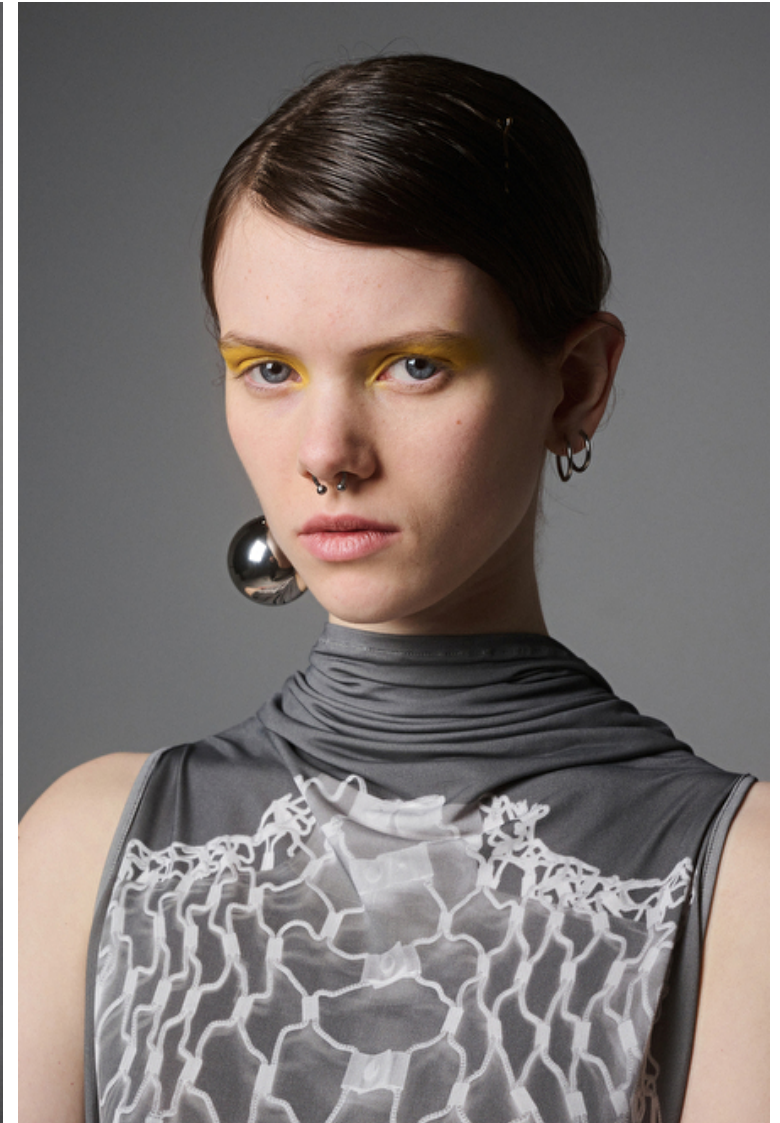

KIRSTY SHEARER

Height 170cm / 5' 7.0"

Bust 76cm / 30"

Hips 93cm / 36.5"

Waist 61cm / 24"

Shoes EU/US/UK 37 / 6.5 / 4

Size EU/US 34 / 4

Hair Brown

Eyes Blue