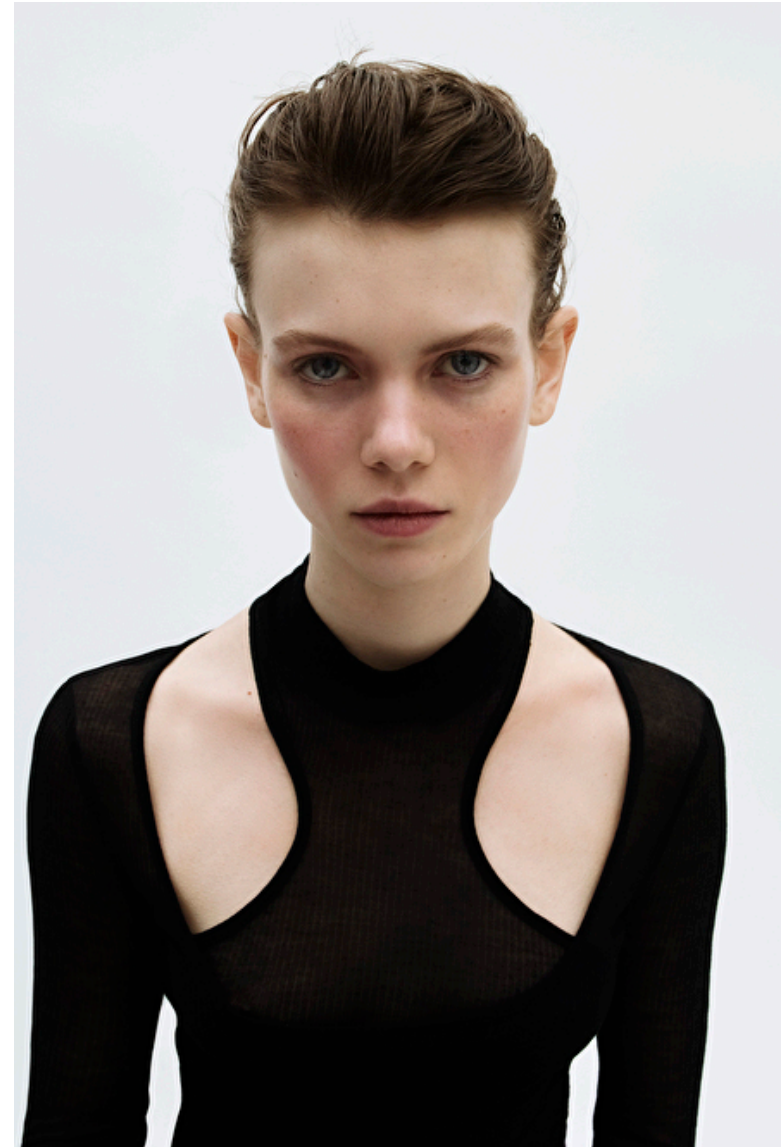

KIRSTY SHEARER

Height 170cm / 5' 7.0"

Bust 76cm / 30"

Hips 93cm / 36.5"

Waist 61cm / 24"

Shoes EU/US/UK 37 / 6.5 / 4

Size EU/US 34 / 4

Hair Brown

Eyes Blue

KIRSTY SHEARER

Height 170cm / 5' 7.0"

Bust 76cm / 30"

Hips 93cm / 36.5"

Waist 61cm / 24"

Shoes EU/US/UK 37 / 6.5 / 4

Size EU/US 34 / 4

Hair Brown

Eyes Blue

KIRSTY SHEARER

Height 170cm / 5' 7.0"

Bust 76cm / 30"

Hips 93cm / 36.5"

Waist 61cm / 24"

Shoes EU/US/UK 37 / 6.5 / 4

Size EU/US 34 / 4

Hair Brown

Eyes Blue

KIRSTY SHEARER

Height 170cm / 5' 7.0"

Bust 76cm / 30"

Hips 93cm / 36.5"

Waist 61cm / 24"