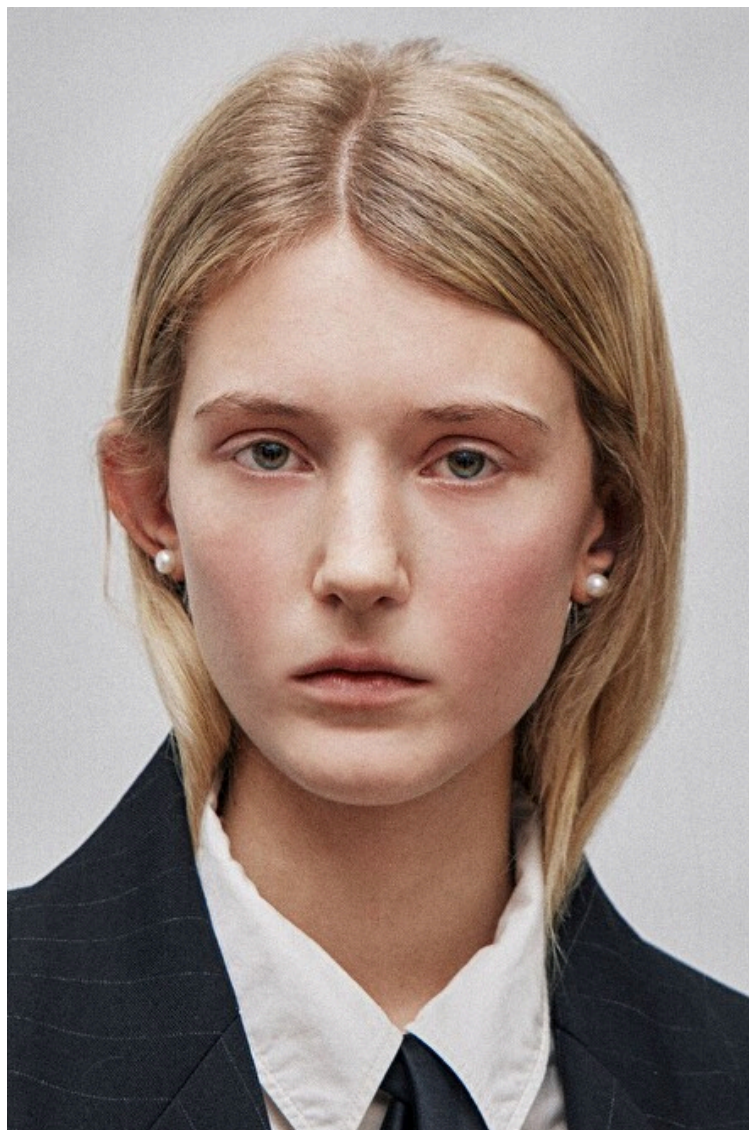

Select

MODEL MANAGEMENT

Grev Turegatan 18, Stockholm, 00000, Sweden, Sweden

Phone: 08-545 866 66 Email: info.stockholm@selectmodel.com Website: <https://www.selectmodel.com/>

Klara

Height 179cm / 5' 10.5"

Bust 78cm / 30.5"

Waist 59cm / 23"

Hips 88cm / 34.5"

Shoes EU/US/UK 40 / 9 / 7

Eyes Blue green

Hair Blond

Select

MODEL MANAGEMENT

Grev Turegatan 18, Stockholm, 00000, Sweden, Sweden