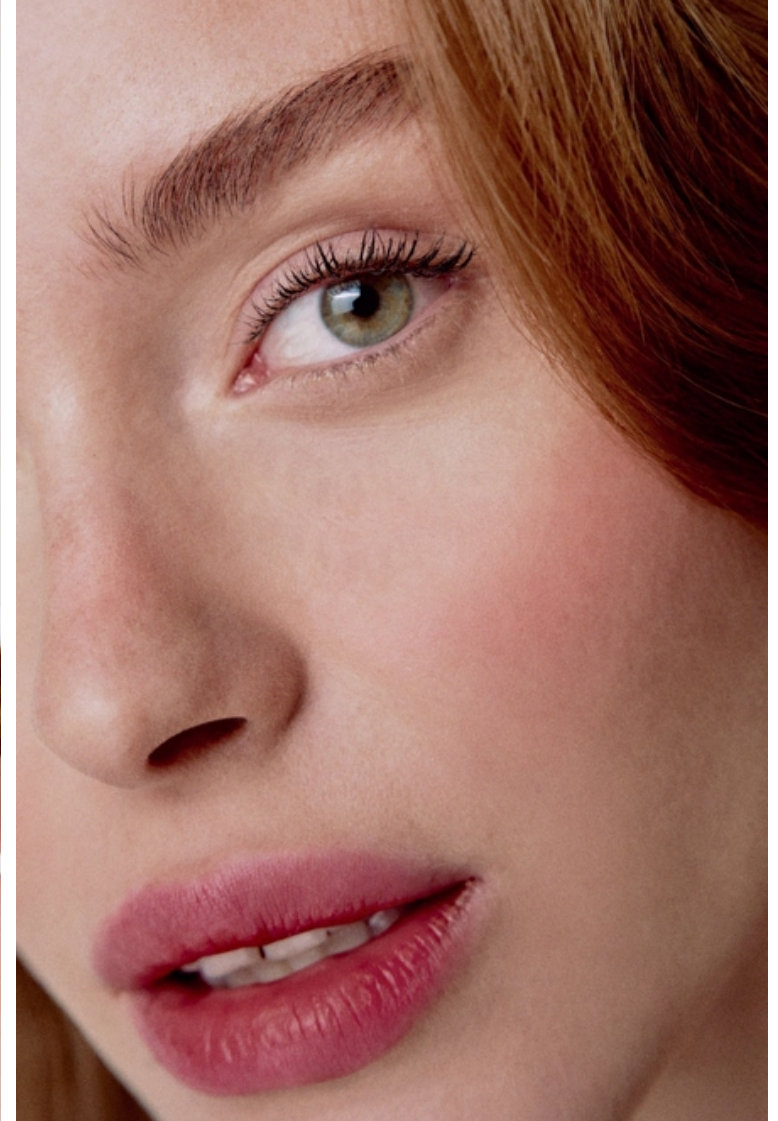

Bust 82cm / 32.5"

Waist 61cm / 24"

Hips 90cm / 35.5"

Shoes EU/US/UK 39 / 8 / 6

Eyes Green

Hair Strawberry blonde

Select

MODEL MANAGEMENT