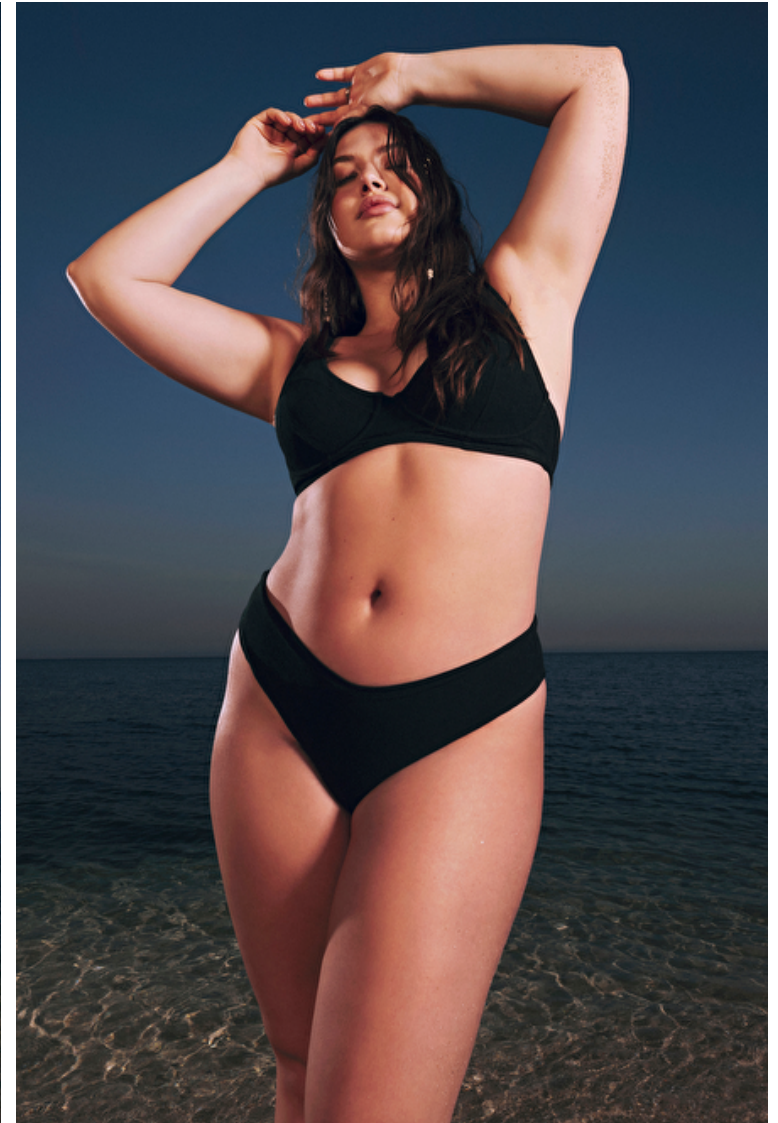

Bust 104cm / 41"

Waist 86cm / 34"

Hips 115cm / 45.5"

Shoes EU/US/UK 39 / 8 / 6

Eyes Brown

Hair Brown

Kristina Kudelova

Height 176cm / 5' 9.5"

Bust 104cm / 41"

Waist 86cm / 34"

Hips 115cm / 45.5"

Shoes EU/US/UK 39 / 8 / 6

Eyes Brown

Hair Brown

Select

MODEL MANAGEMENT

Waist 86cm / 34"

Hips 115cm / 45.5"

Shoes EU/US/UK 39 / 8 / 6

Eyes Brown

Hair Brown

Select

MODEL MANAGEMENT

Grev Turegatan 18, Stockholm, 00000, Sweden, Sweden