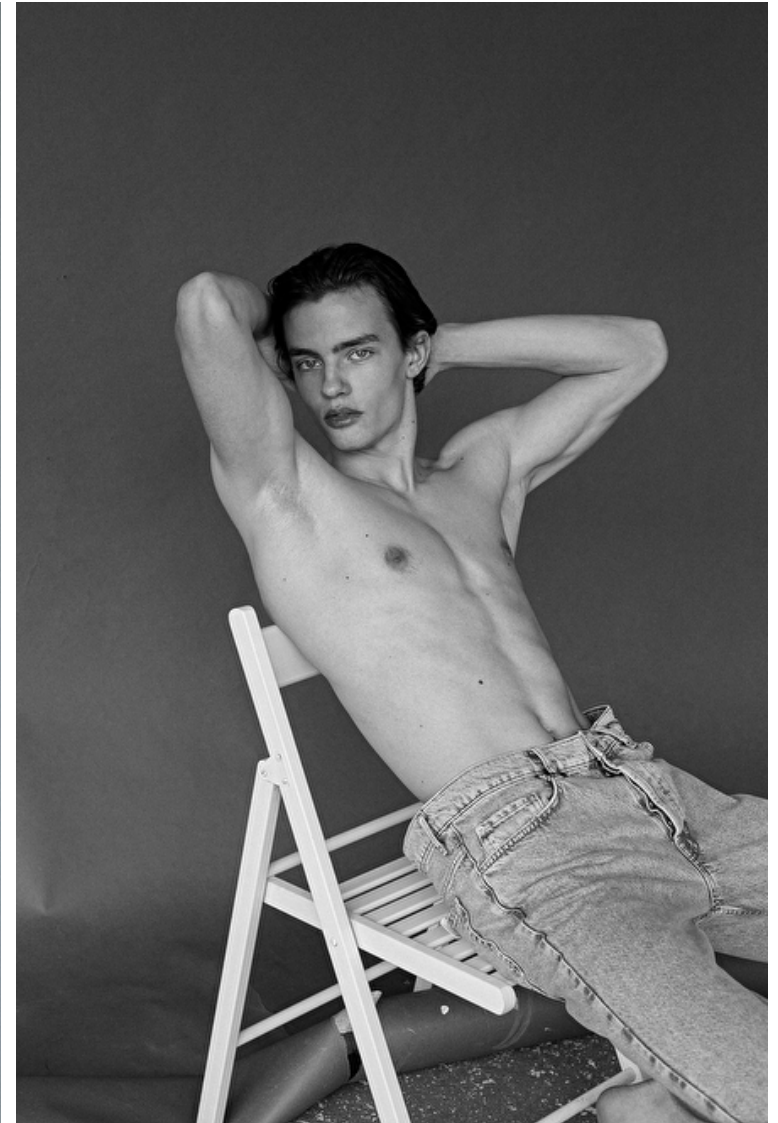

Kuba Basiewicz

Height 186cm / 6' 1.0"

Chest 94cm / 37"

Waist 73cm / 28.5"

Hips 92cm / 36"

Shoes EU/US/UK 44 / 11 / 9.5

Eyes Blue

Hair Blond