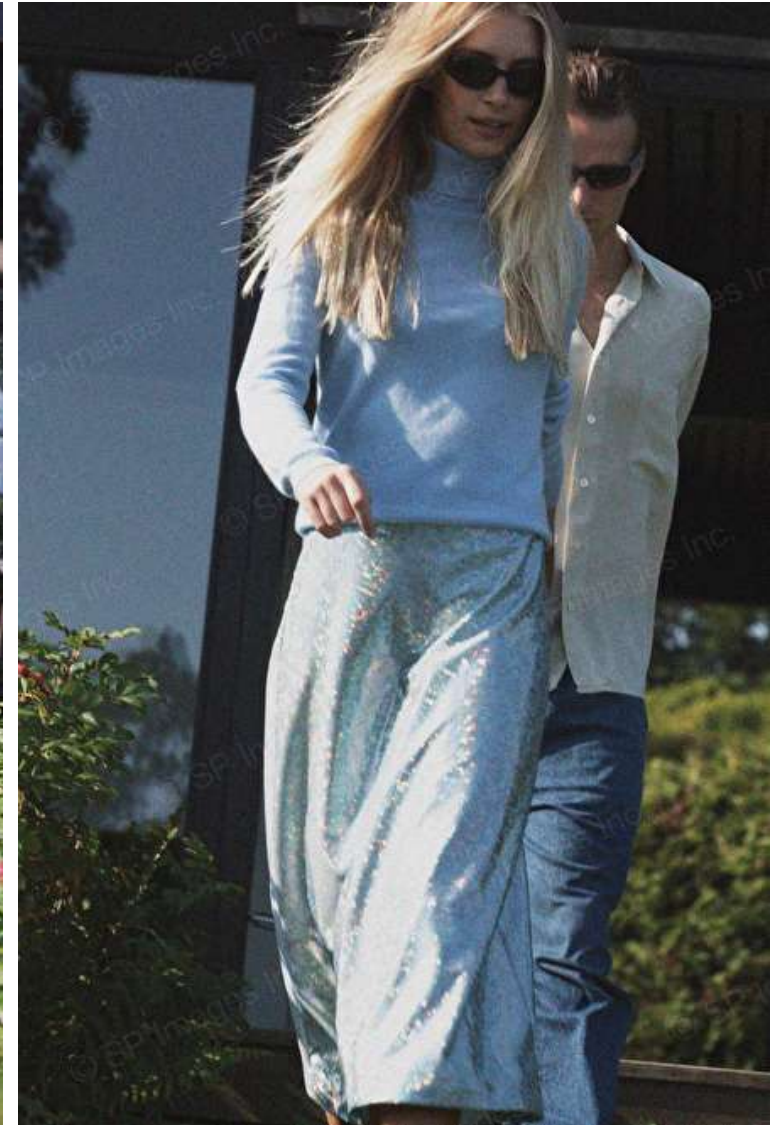

Waist 70cm / 27.5"

Hips 90cm / 35.5"

Shoes EU/US/UK 40 / 9 / 7

Eyes Blue

Hair Blond

Select

MODEL MANAGEMENT

Grev Turegatan 18, Stockholm, 00000, Sweden, Sweden