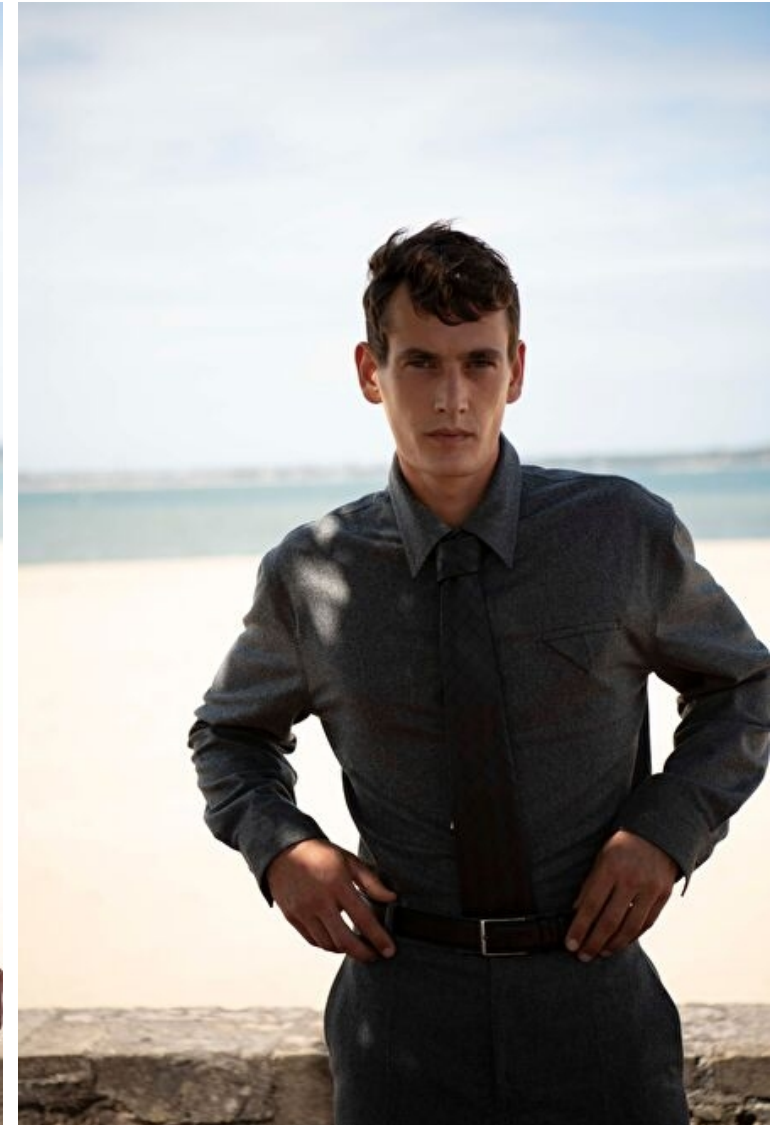

Select

MODEL MANAGEMENT

Grev Turegatan 18, Stockholm, 11446, Stockholm, Sweden

Phone: 08-545 866 66 Email: info.stockholm@selectmodel.com Website: <https://www.selectmodel.com/>

Lavrans

Height 187cm / 6' 1.5"

Chest 97cm / 38"

Waist 76cm / 30"

Hips 97cm / 38"

Shoes EU/US/UK 44 / 11 / 9.5

Eyes Green grey

Hair Brown