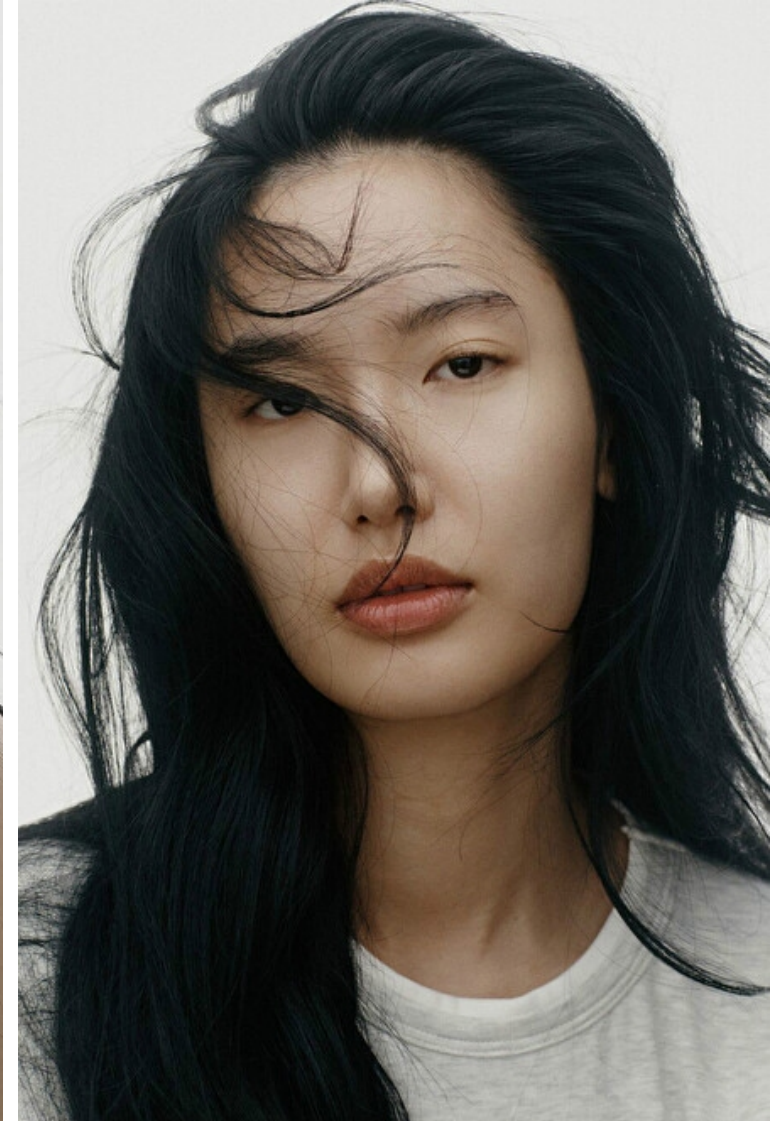

Waist 59cm / 23"

Hips 90cm / 35.5"

Shoes EU/US/UK 39 / 8 / 6

Eyes Black

Hair Black

Select

MODEL MANAGEMENT

Grev Turegatan 18, Stockholm, 11446, Stockholm, Sweden