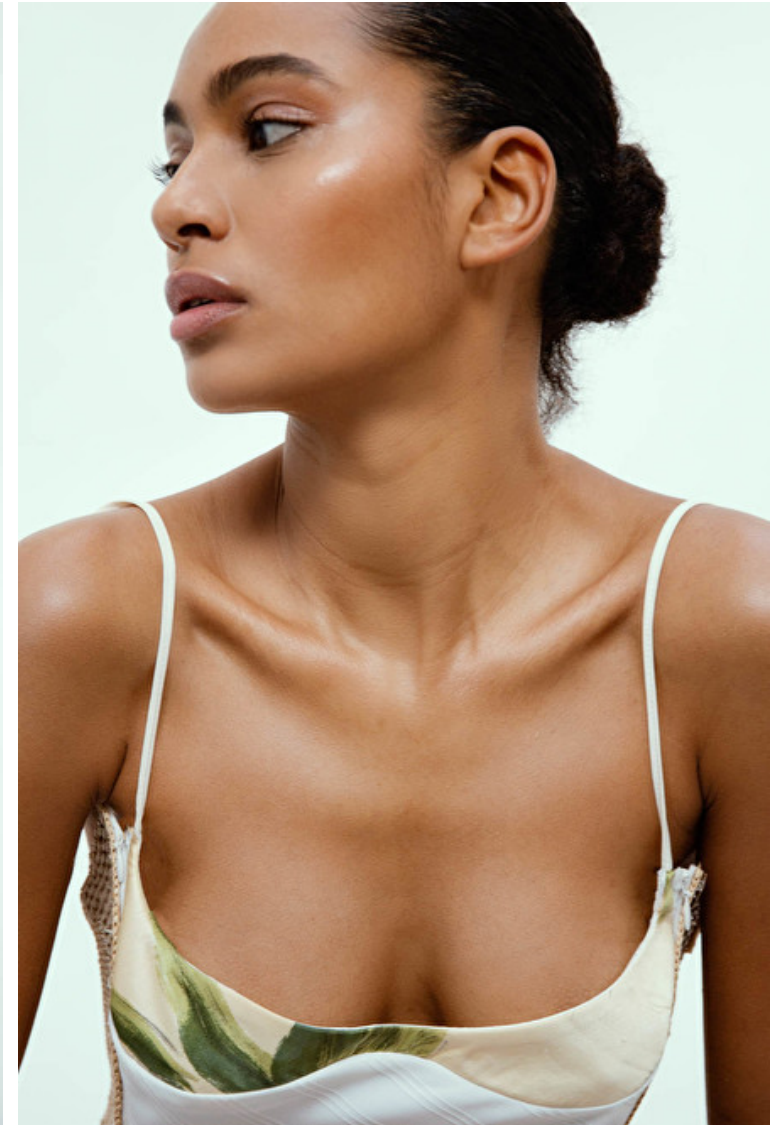

Select

MODEL MANAGEMENT

Grev Turegatan 18, Stockholm, 00000, Sweden, Sweden

Phone: 08-545 866 66 Email: info.stockholm@selectmodel.com Website: <https://www.selectmodel.com/>

Leila Sarhan

Height 174cm / 5' 8.5"

Bust 84cm / 33"

Waist 62cm / 24.5"

Hips 90cm / 35.5"

Shoes EU/US/UK 39 / 8 / 6

Eyes Brown

Hair Brown