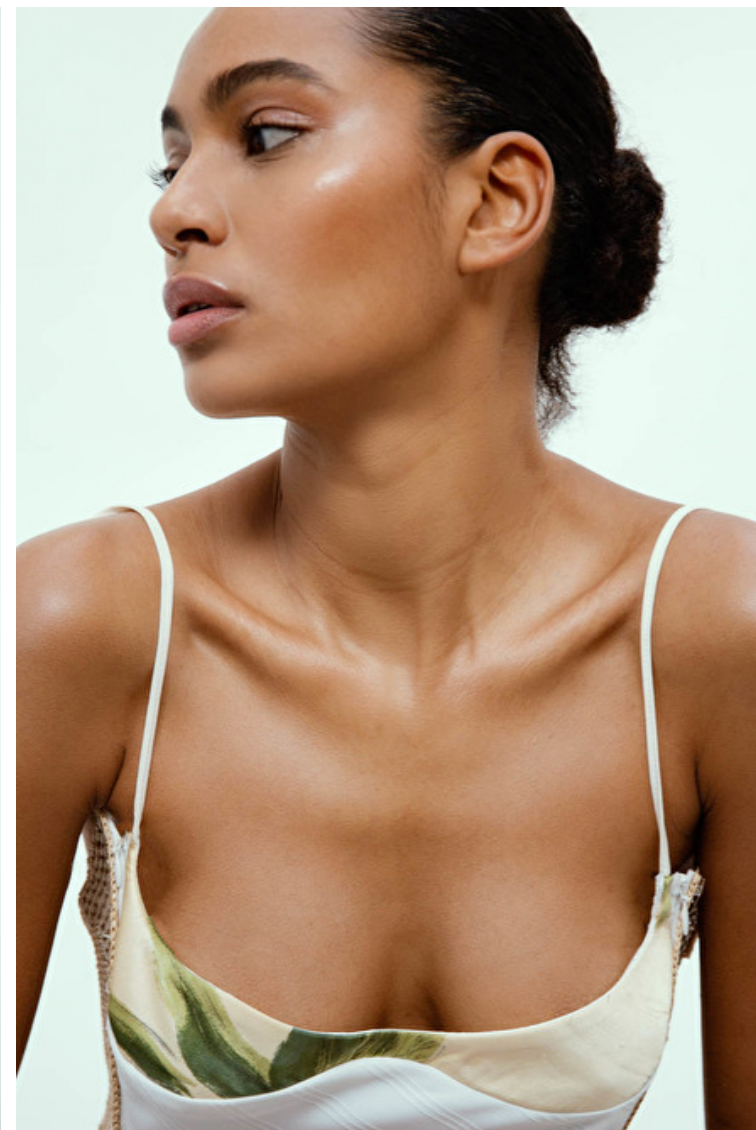

Bust 84cm / 33"

Waist 62cm / 24.5"

Hips 90cm / 35.5"

Shoes EU/US/UK 39 / 8 / 6

Eyes Brown

Hair Brown

Select

MODEL MANAGEMENT