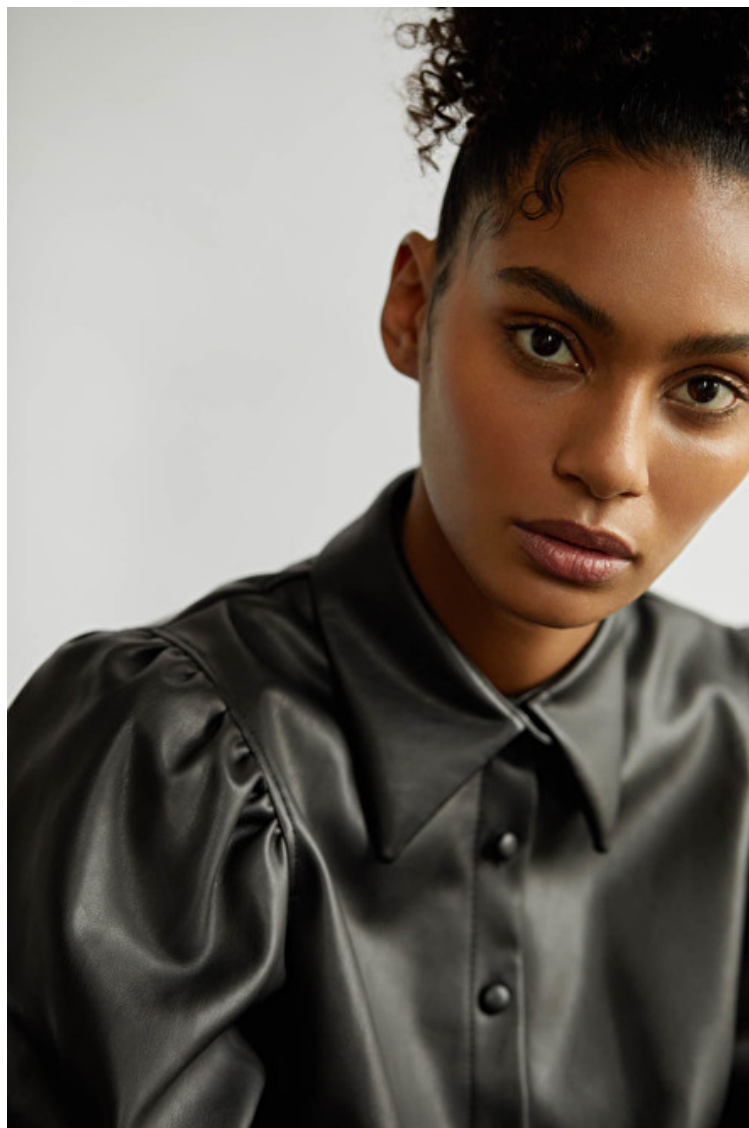

Leila Sarhan

Height 174cm / 5' 8.5"

Bust 84cm / 33"

Waist 62cm / 24.5"

Hips 90cm / 35.5"

Shoes EU/US/UK 39 / 8 / 6

Eyes Brown

Hair Brown