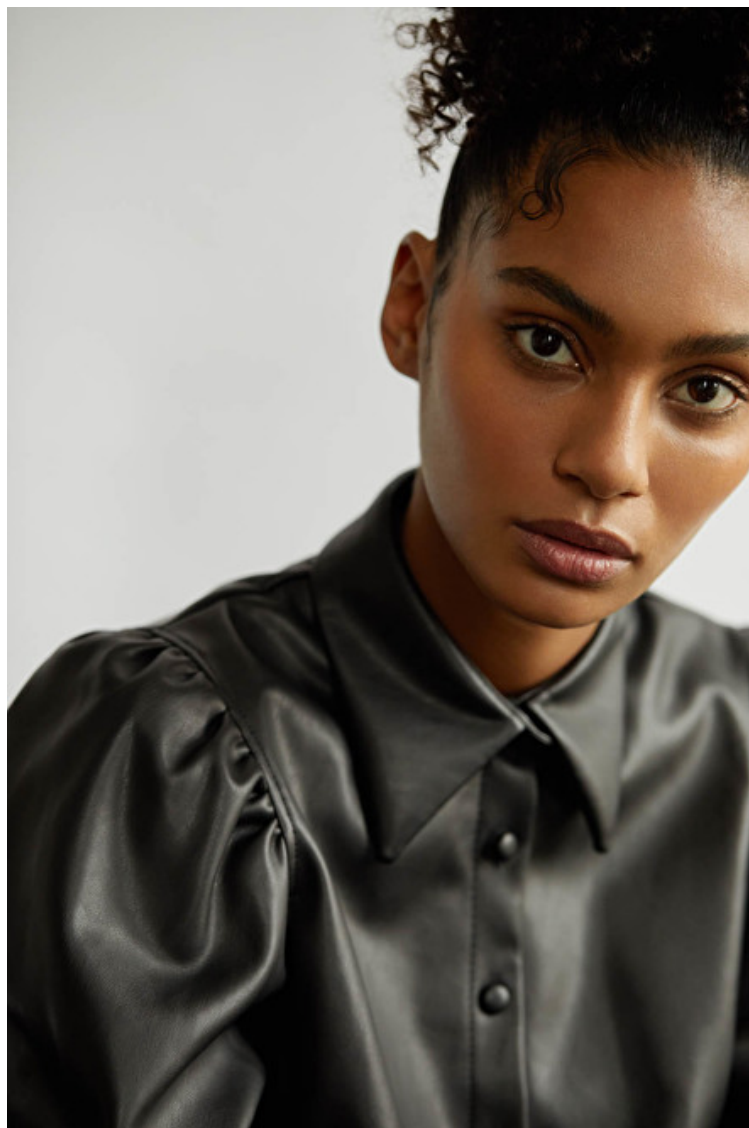

Select

MODEL MANAGEMENT

Grev Turegatan 18, Stockholm, 00000, Sweden, Sweden

Phone: 08-545 866 66 Email: info.stockholm@selectmodel.com Website: <https://www.selectmodel.com/>

Leila Sarhan

Height 174cm / 5' 8.5"

Bust 84cm / 33"

Waist 62cm / 24.5"

Hips 90cm / 35.5"

Shoes EU/US/UK 39 / 8 / 6

Eyes Brown

Hair Brown