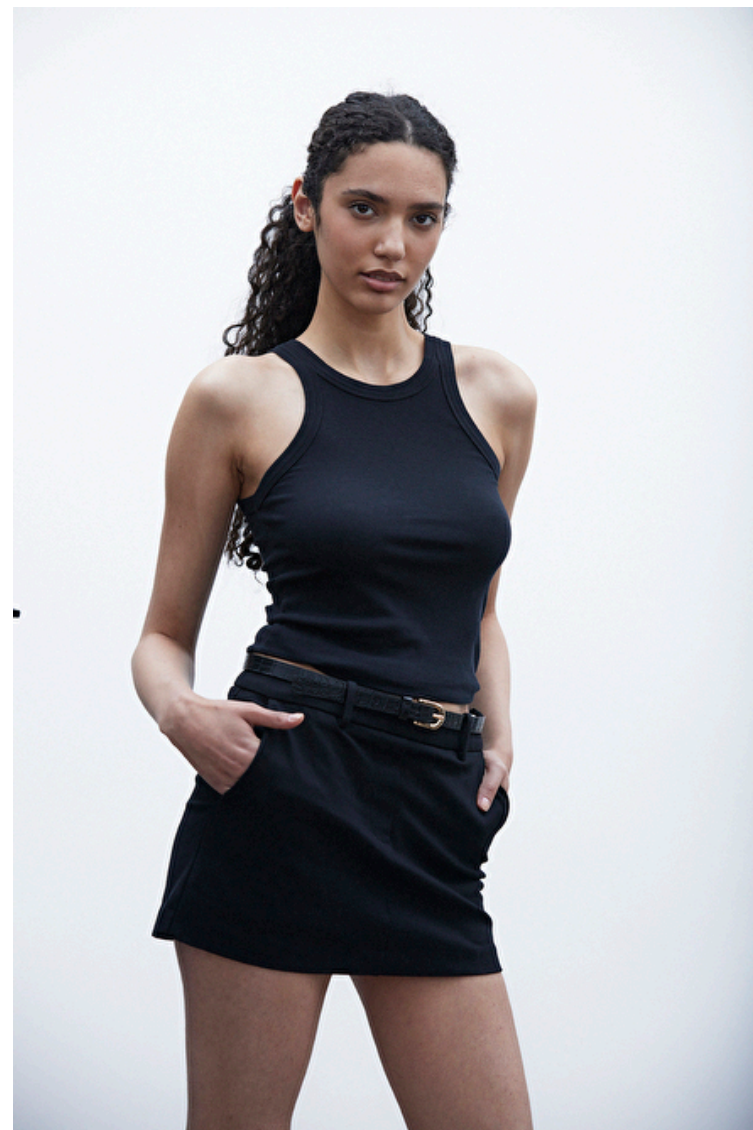

Bust 80cm / 31.5"

Waist 65cm / 25.5"

Hips 98cm / 38.5"

Shoes EU/US/UK 41 / 9.5 / 8

Eyes Brown

Hair Dark brown

Select

MODEL MANAGEMENT