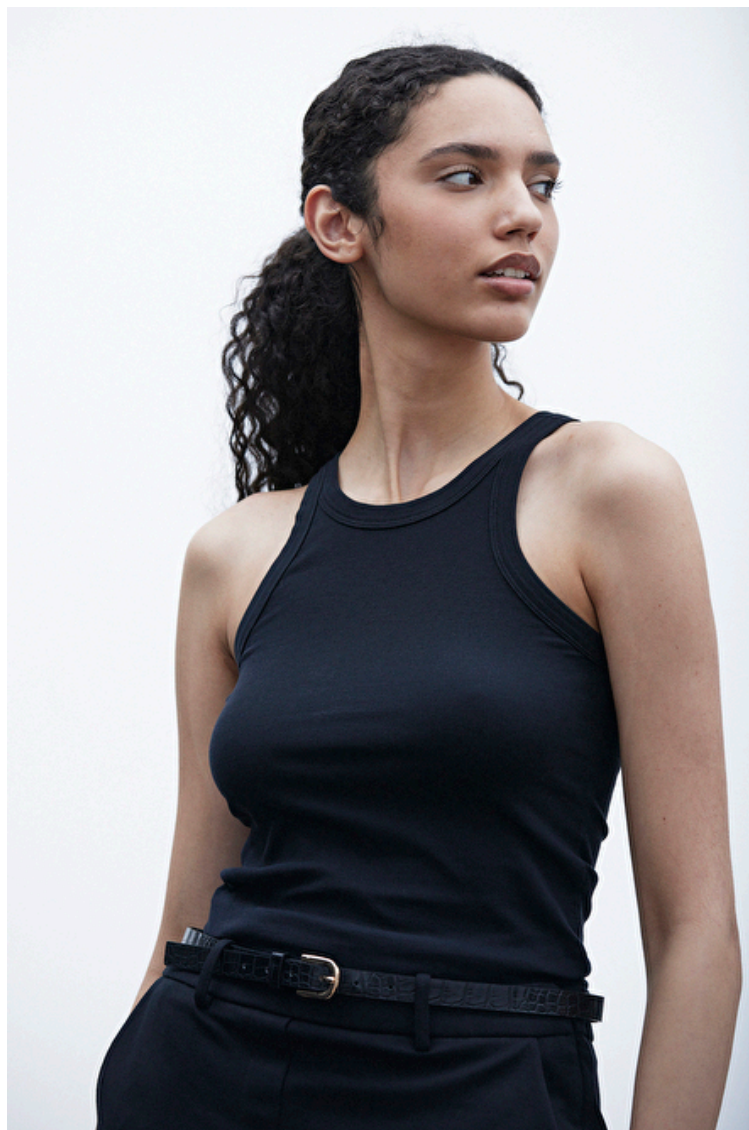

Bust 80cm / 31.5"

Waist 65cm / 25.5"

Hips 98cm / 38.5"

Shoes EU/US/UK 41 / 9.5 / 8

Eyes Brown

Hair Dark brown

Select

MODEL MANAGEMENT