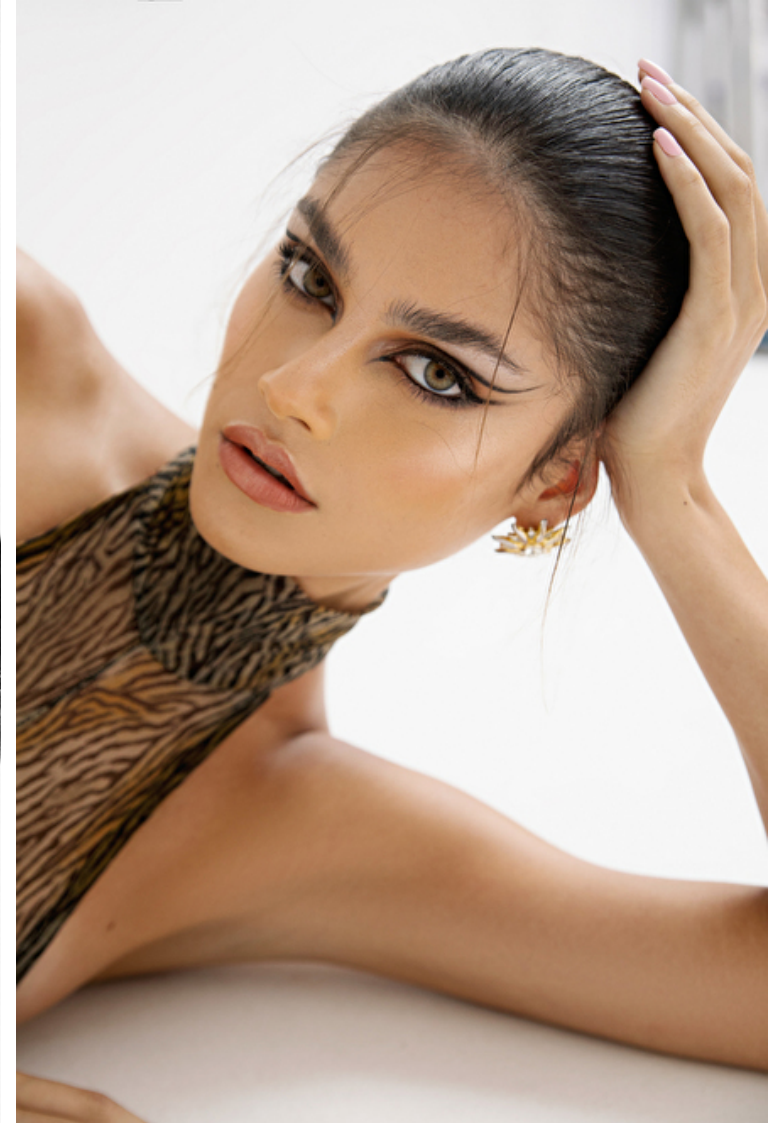

Hair Brown

## Lini Kennedy

Height 175cm / 5' 9.0"

Size EU/US 32 / 2

Bust 80cm / 31.5"

Waist 61cm / 24"

Hips 89cm / 35"

Shoes EU/US/UK 38 / 7.5 / 5

Eyes Brown