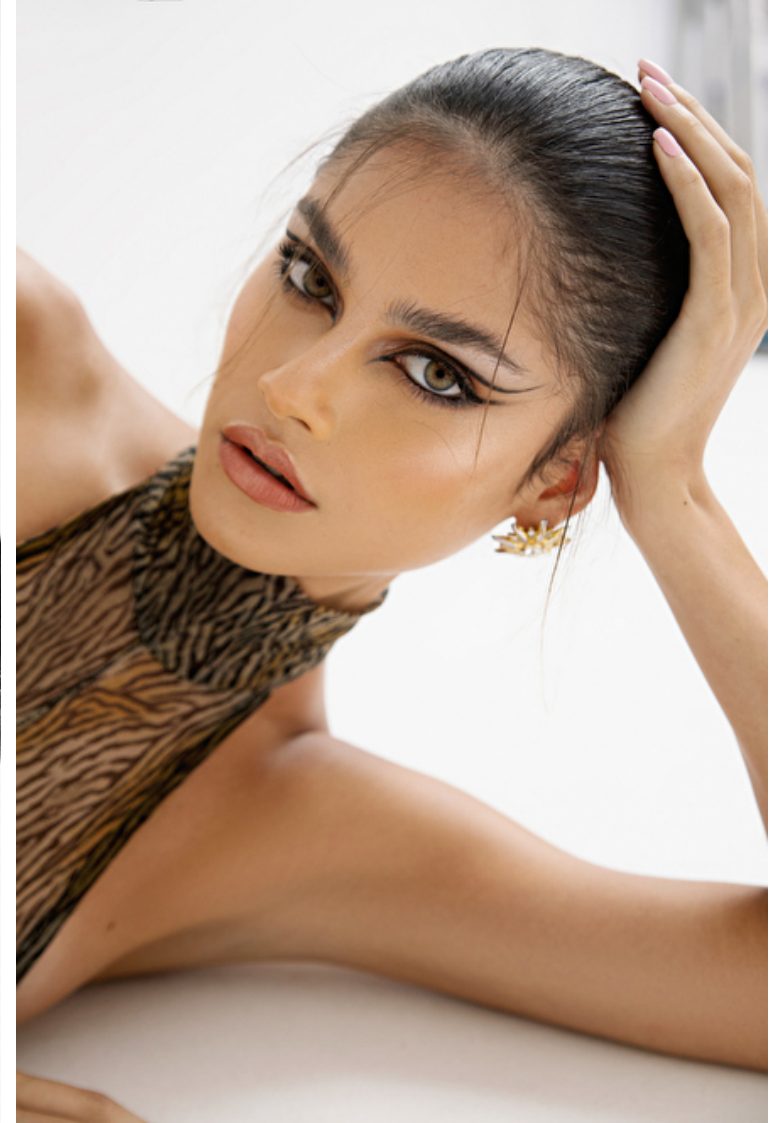

Lini Kennedy

Height 175cm / 5' 9.0"

Size EU/US 32 / 2

Bust 80cm / 31.5"

Waist 61cm / 24"

Hips 89cm / 35"

Shoes EU/US/UK 38 / 7.5 / 5

Eyes Brown

Hair Brown