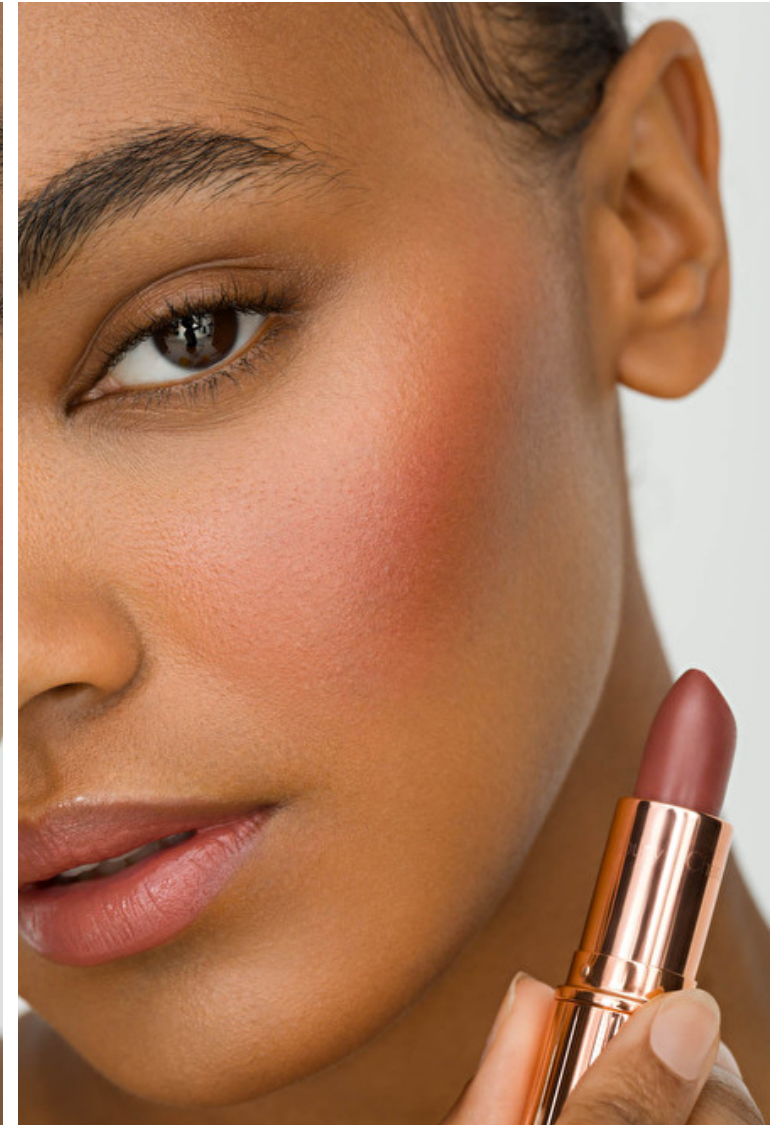

## Lisa Conta

Height 175cm / 5' 9.0"

Bust 80cm / 31.5"

Waist 60cm / 23.5"

Hips 93cm / 36.5"

Shoes EU/US/UK 39 / 8 / 6

Eyes Brown

Hair Dark brown