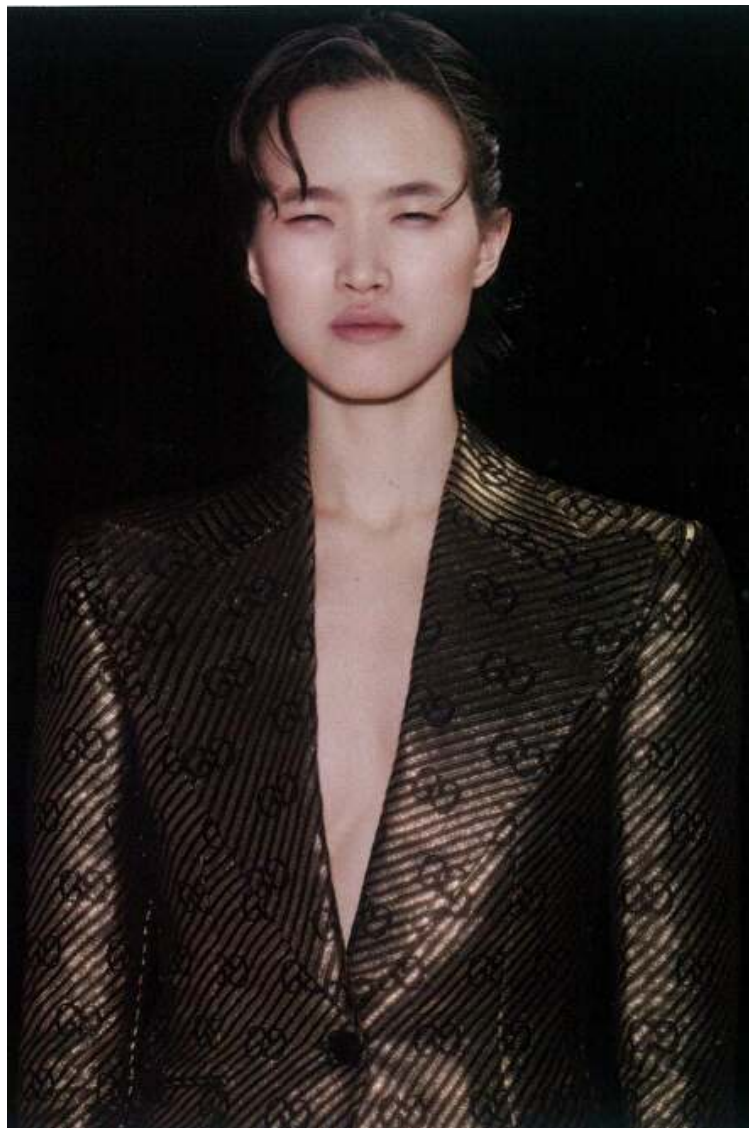

Bust 80cm / 31.5"

Waist 60cm / 23.5"

Hips 91cm / 36"

Shoes EU/US/UK 39 / 8 / 6

Eyes Black

Hair Dark brown

Select

MODEL MANAGEMENT