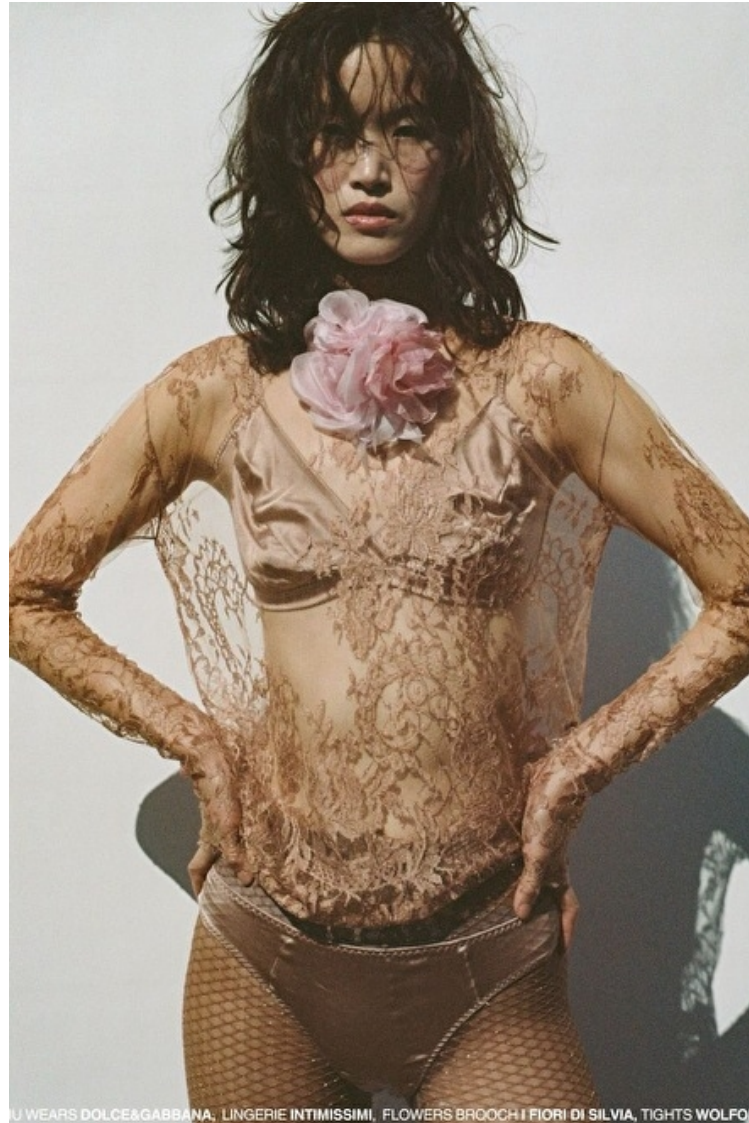

Select

MODEL MANAGEMENT

Grev Turegatan 18, Stockholm, 11446, Stockholm, Sweden

Phone: 08-545 866 66 Email: info.stockholm@selectmodel.com Website: <https://www.selectmodel.com/>

Liu Liu

Height 175cm / 5' 9.0"

Bust 84cm / 33"

Waist 59cm / 23"

Hips 90cm / 35.5"

Shoes EU/US/UK 39 / 8 / 6

Eyes Black

Hair Dark brown

LIU WEARS DOLCE&GABBANA, LINGERIE INTIMISSIMI, FLOWERS BROOCH I FIORI DI SILVIA, TIGHTS WOLFOR