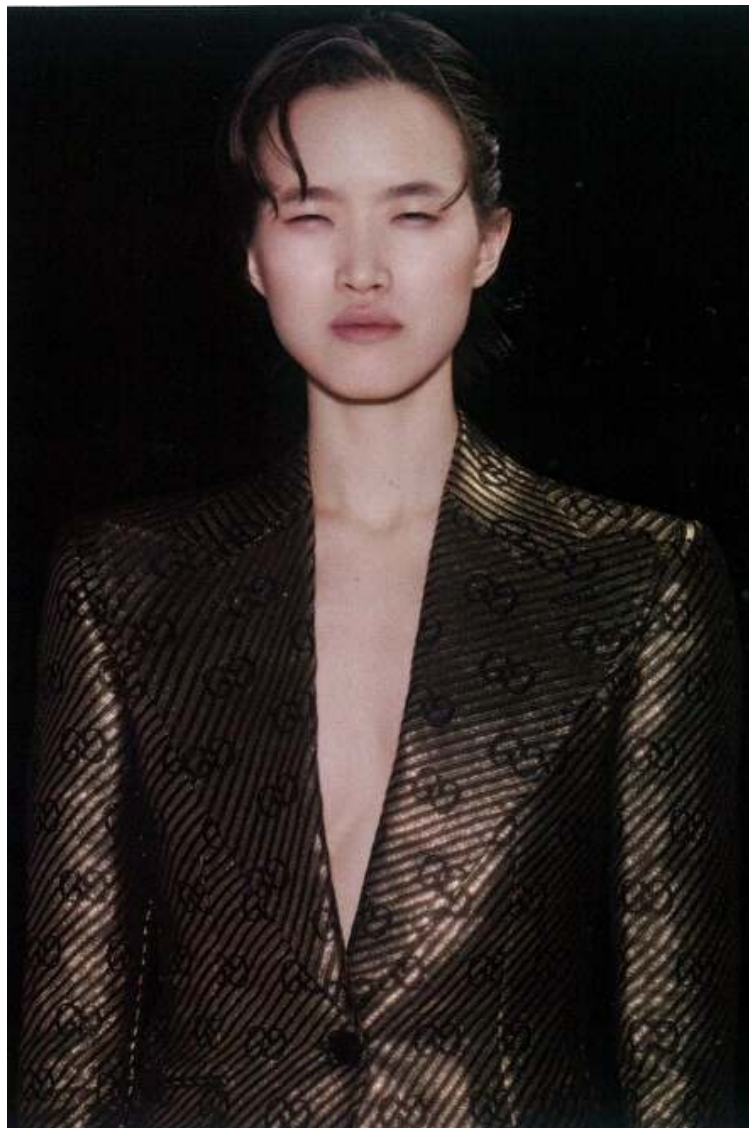

Select

MODEL MANAGEMENT

Grev Turegatan 18, Stockholm, 11446, Stockholm, Sweden

Phone: 08-545 866 66 Email: info.stockholm@selectmodel.com Website: <https://www.selectmodel.com/>

Liu Liu

Height 175cm / 5' 9.0"

Bust 84cm / 33"

Waist 59cm / 23"

Hips 90cm / 35.5"

Shoes EU/US/UK 39 / 8 / 6

Eyes Black

Hair Dark brown