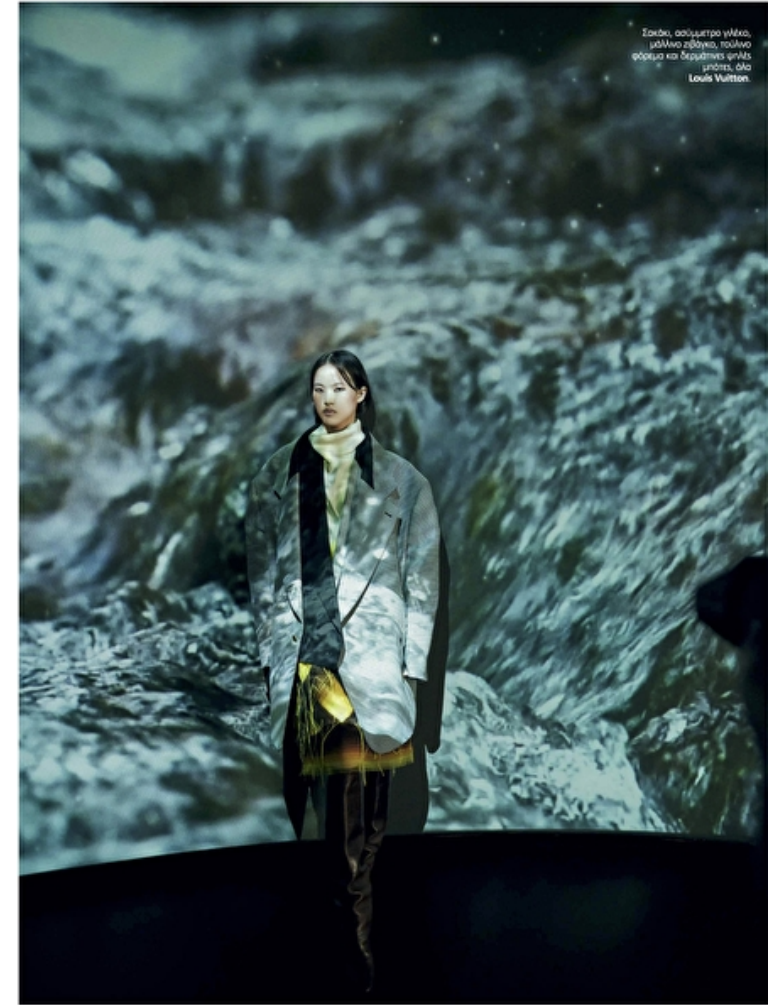

Νοέμβριος 2022 MARECLAIRE&R 59