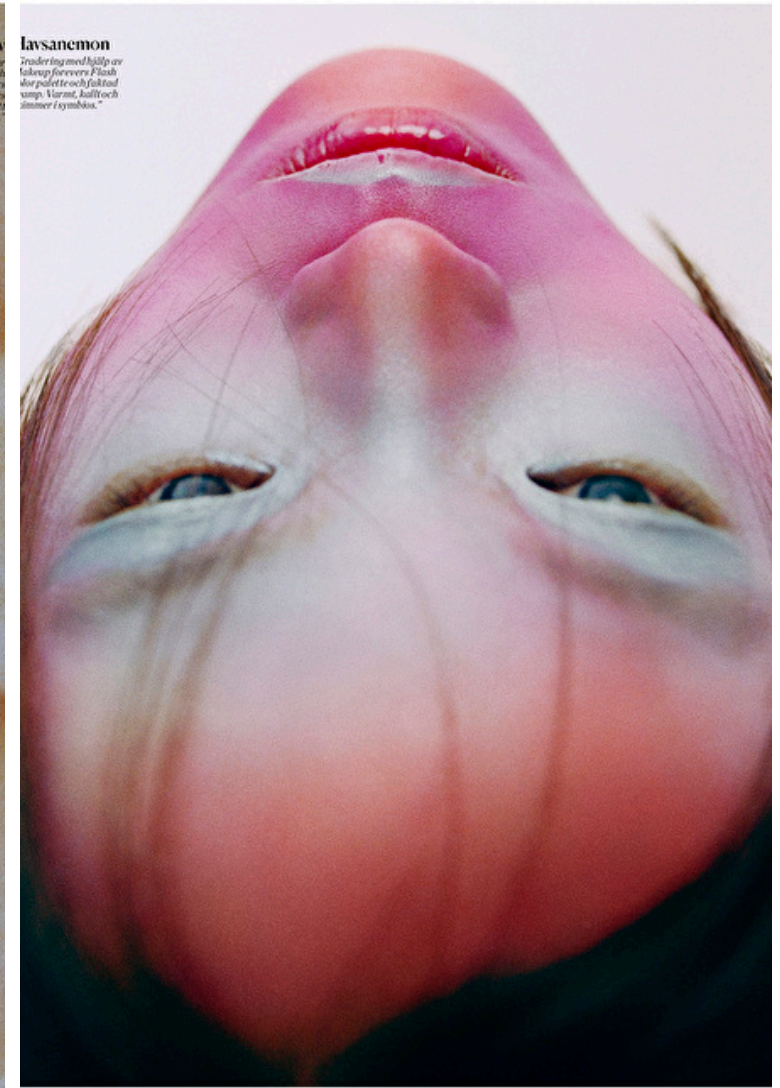

Liu Liu

Height 175cm / 5' 9.0"

Bust 80cm / 31.5"

Waist 60cm / 23.5"

Hips 91cm / 36"

Shoes EU/US/UK 39 / 8 / 6

Eyes Black

Hair Dark brown

lavsanemon
Trädering med hjälp av
färgerna för att
för palatte och folk
somp. Varmt, kall och
zinner i symbol."