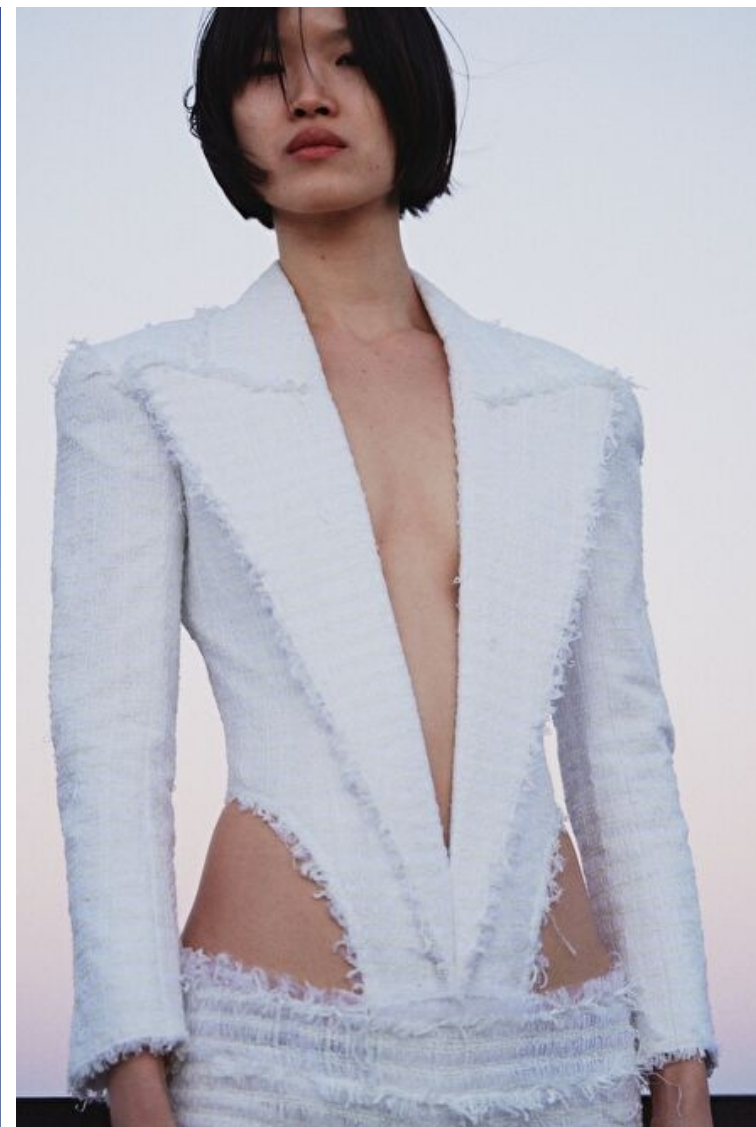

Select

MODEL MANAGEMENT

Grev Turegatan 18, Stockholm, 11446, Stockholm, Sweden

Phone: 08-545 866 66 Email: info.stockholm@selectmodel.com Website: <https://www.selectmodel.com/>

Liu Liu

Height 175cm / 5' 9.0"

Bust 84cm / 33"

Waist 59cm / 23"

Hips 90cm / 35.5"

Shoes EU/US/UK 39 / 8 / 6

Eyes Black

Hair Dark brown