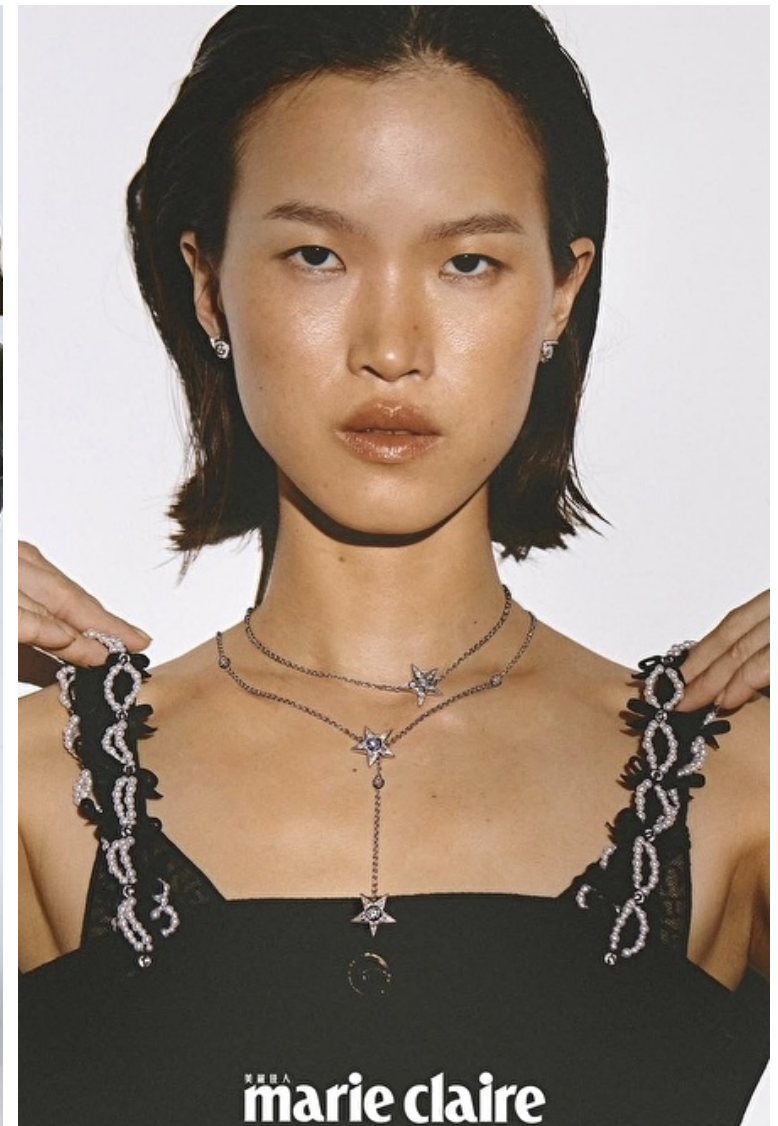

Select

MODEL MANAGEMENT

Grev Turegatan 18, Stockholm, 11446, Stockholm, Sweden

Phone: 08-545 866 66 Email: info.stockholm@selectmodel.com Website: <https://www.selectmodel.com/>

Liu Liu

Height 175cm / 5' 9.0"

Bust 84cm / 33"

Waist 59cm / 23"

Hips 90cm / 35.5"

Shoes EU/US/UK 39 / 8 / 6

Eyes Black

Hair Dark brown