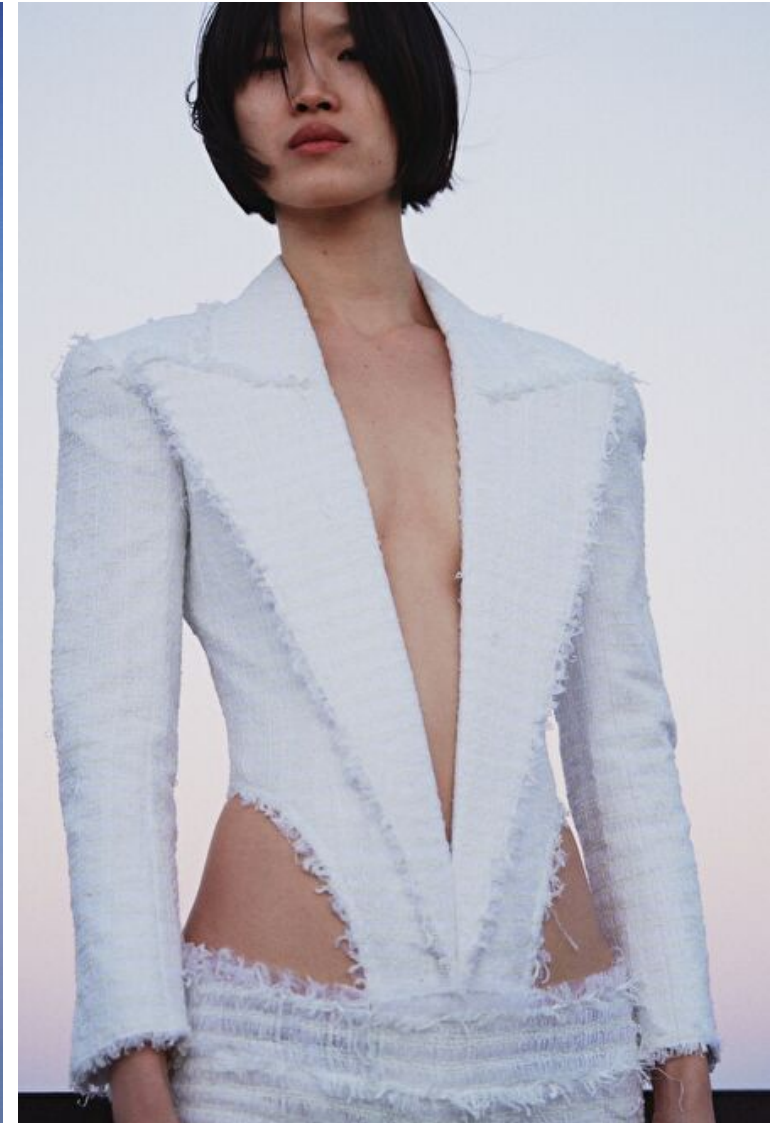

Liu Liu

Height 175cm / 5' 9.0"

Bust 80cm / 31.5"

Waist 60cm / 23.5"

Hips 91cm / 36"

Shoes EU/US/UK 39 / 8 / 6

Eyes Black

Hair Dark brown