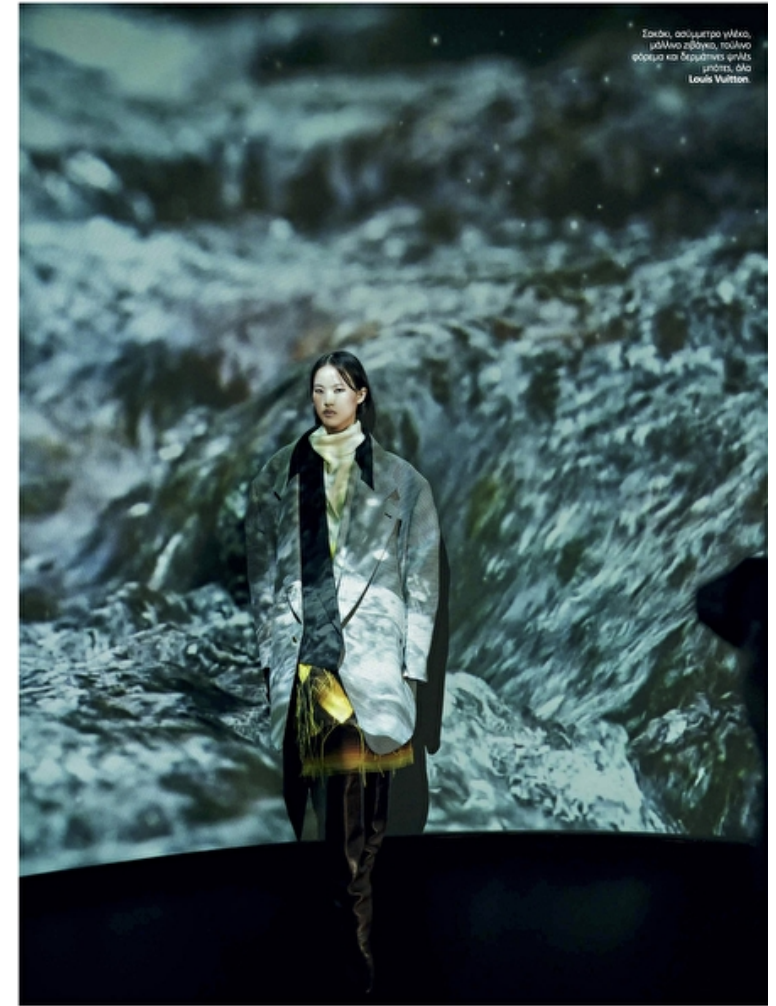

Νοέμβριος 2022 MARECLAIRE&R 59