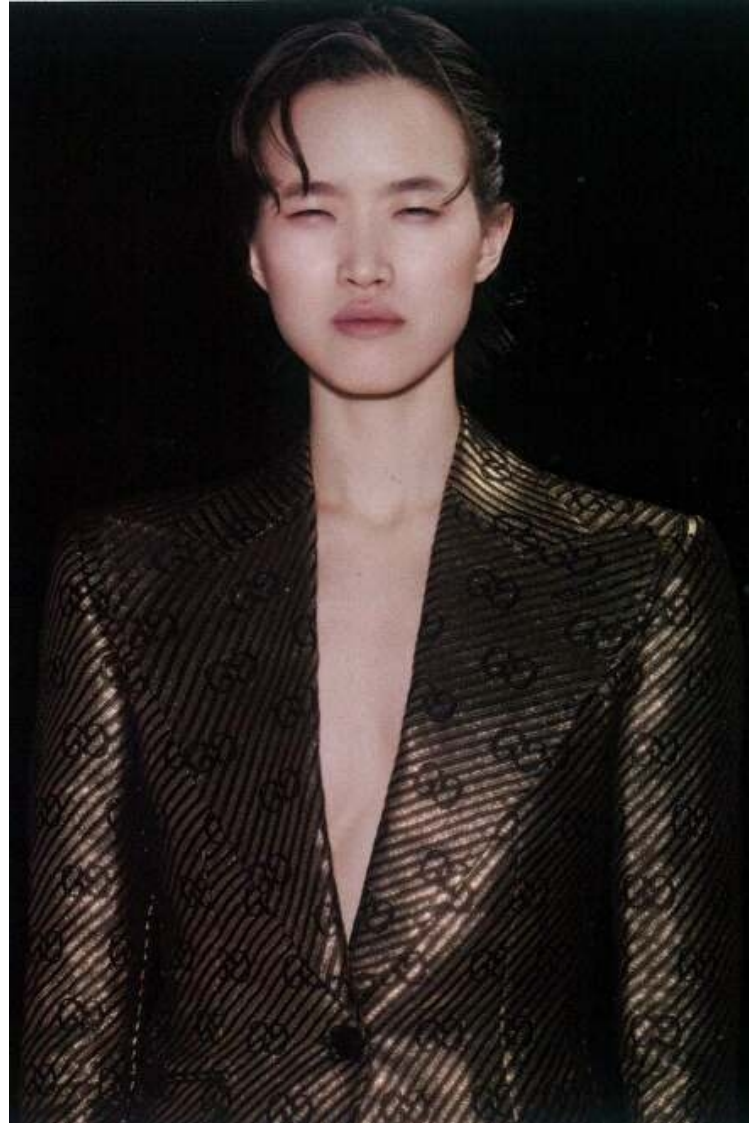

Select

MODEL MANAGEMENT

Grev Turegatan 18, Stockholm, 11446, Stockholm, Sweden

Phone: 08-545 866 66 Email: info.stockholm@selectmodel.com Website: <https://www.selectmodel.com/>

Liu Liu

Height 175cm / 5' 9.0"

Bust 84cm / 33"

Waist 59cm / 23"

Hips 90cm / 35.5"

Shoes EU/US/UK 39 / 8 / 6

Eyes Black

Hair Dark brown