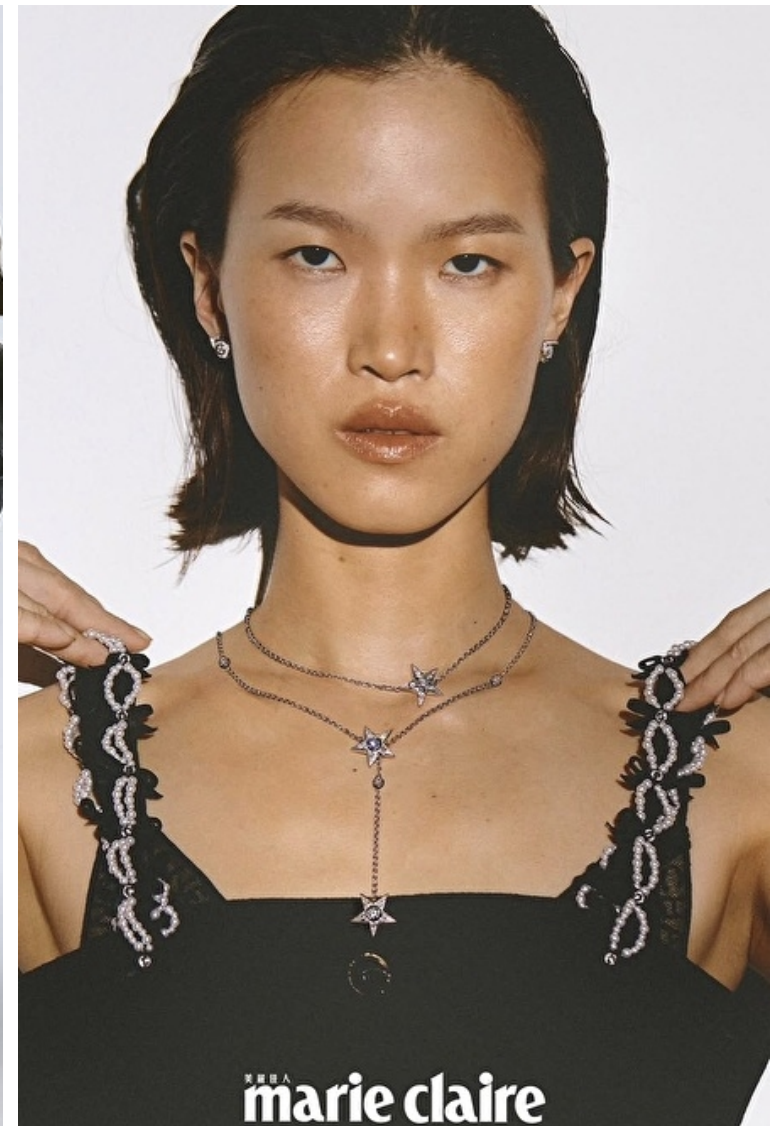

Bust 84cm / 33"

Waist 59cm / 23"

Hips 90cm / 35.5"

Shoes EU/US/UK 39 / 8 / 6

Eyes Black

Hair Dark brown

Liu Liu

Height 175cm / 5' 9.0"