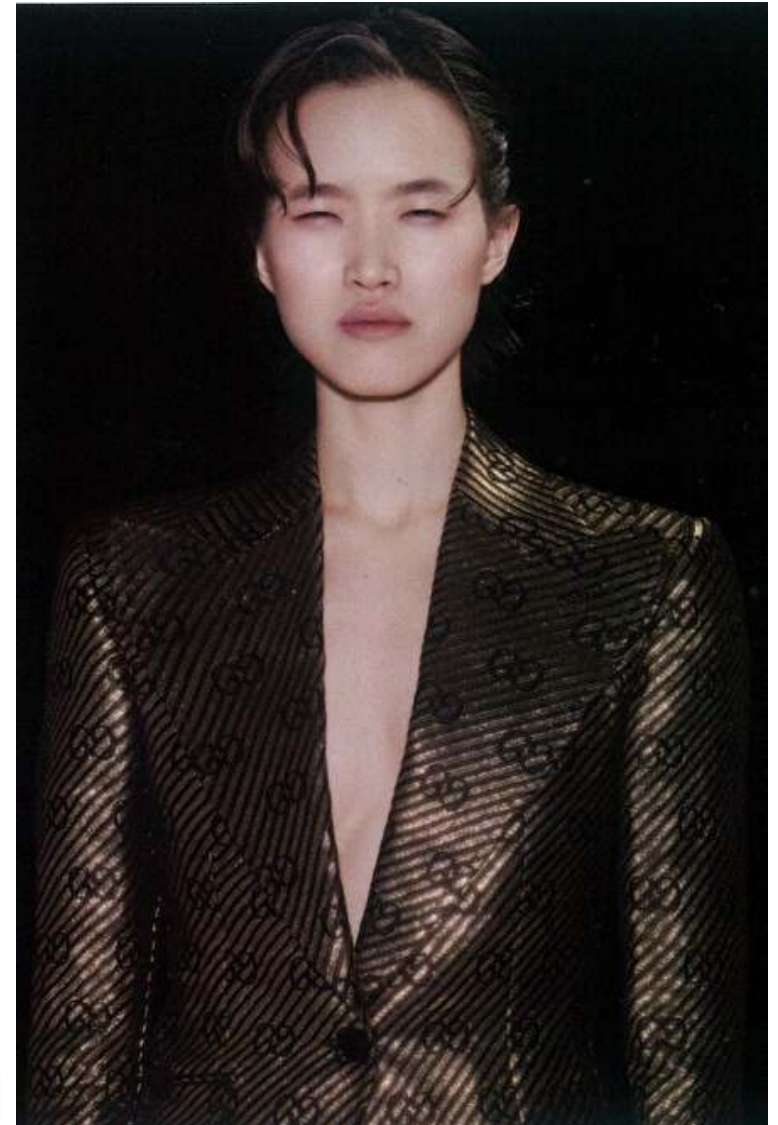

Liu Liu

Height 175cm / 5' 9.0"

Bust 80cm / 31.5"

Waist 60cm / 23.5"

Hips 91cm / 36"

Shoes EU/US/UK 39 / 8 / 6

Eyes Black

Hair Dark brown