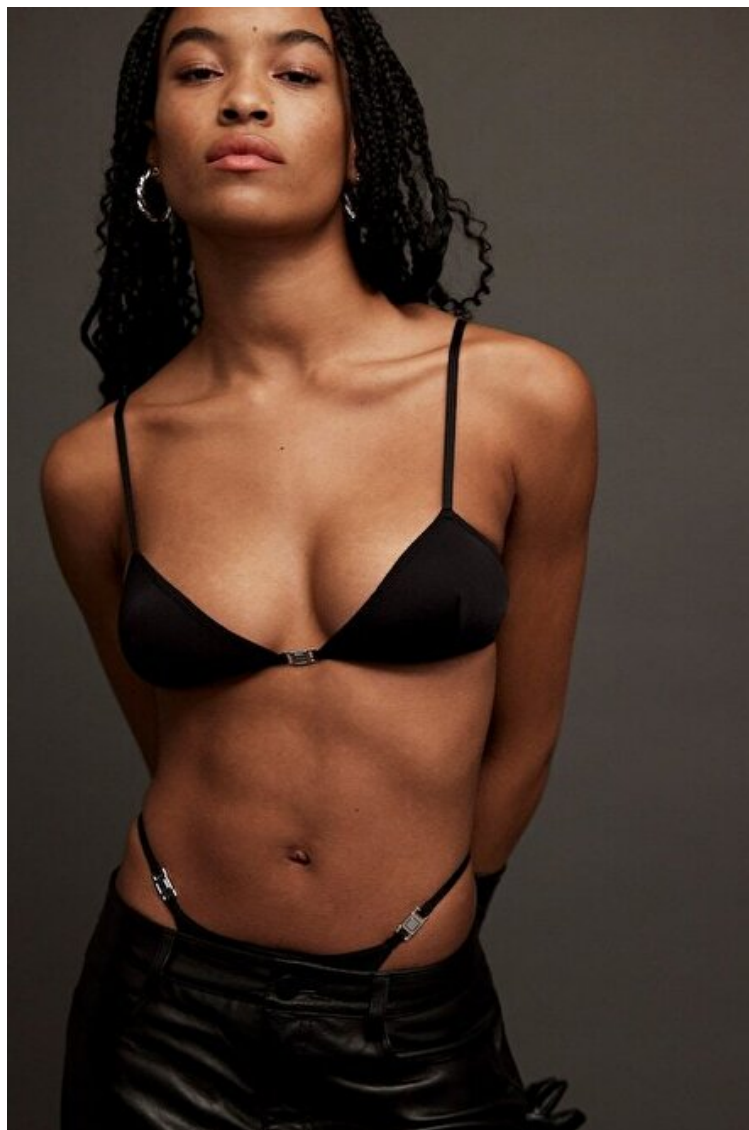

Liza Edward

Height 175cm / 5' 9.0"

Bust 80cm / 31.5"

Waist 61cm / 24"

Hips 88cm / 34.5"

Shoes EU/US/UK 39 / 8 / 6

Eyes Brown

Hair Black