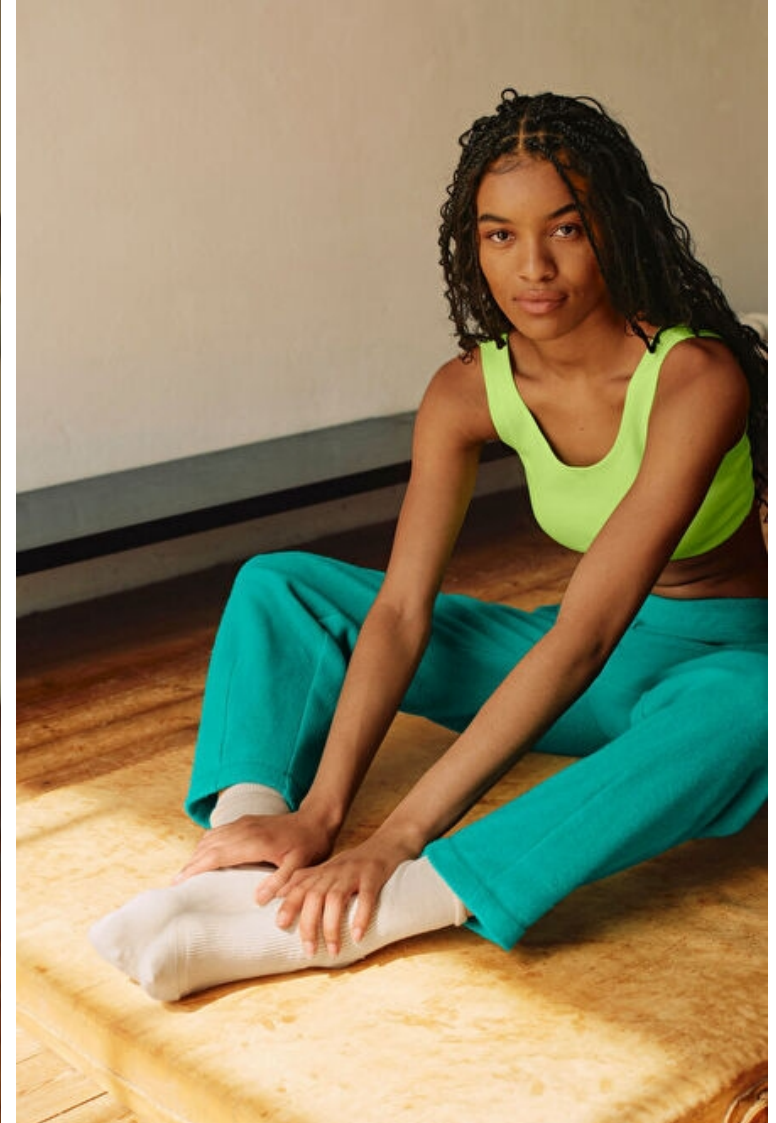

Bust 80cm / 31.5"

Waist 61cm / 24"

Hips 88cm / 34.5"

Shoes EU/US/UK 39 / 8 / 6

Eyes Brown

Hair Black

Select

MODEL MANAGEMENT