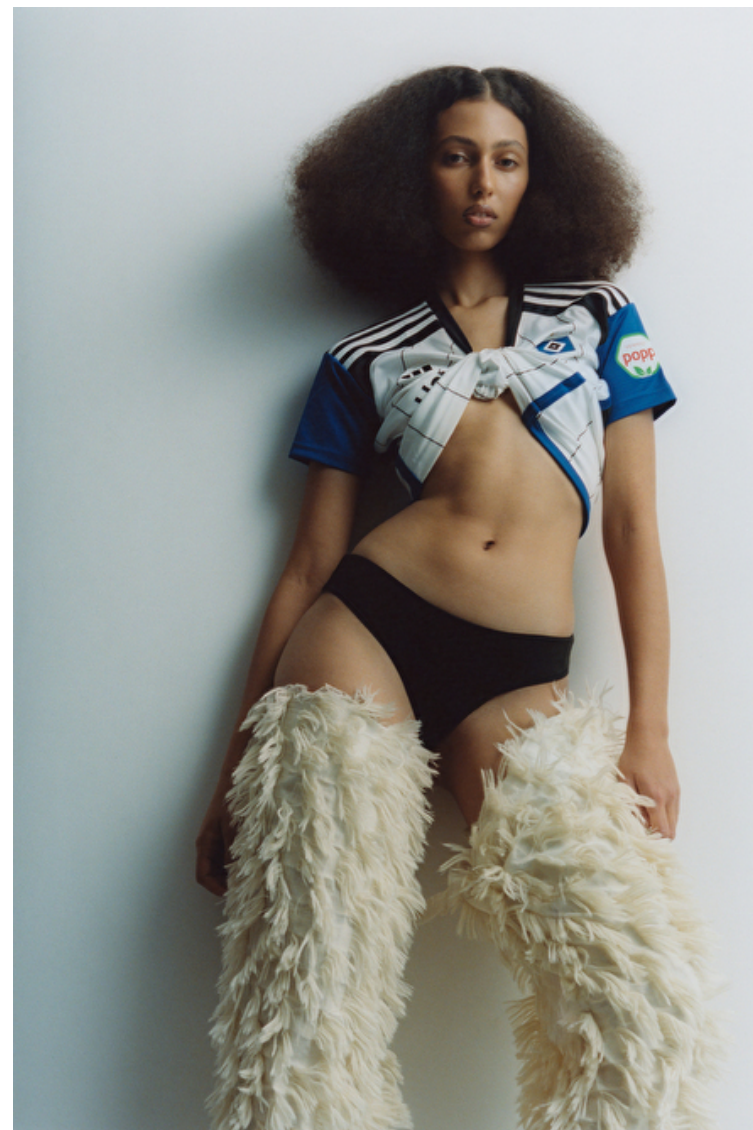

## Louie

Height 173cm / 5' 8.0"

Bust 78cm / 30.5"

Waist 57cm / 22.5"

Hips 89cm / 35"

Shoes EU/US/UK 38 / 7.5 / 5

Eyes Black

Hair Black