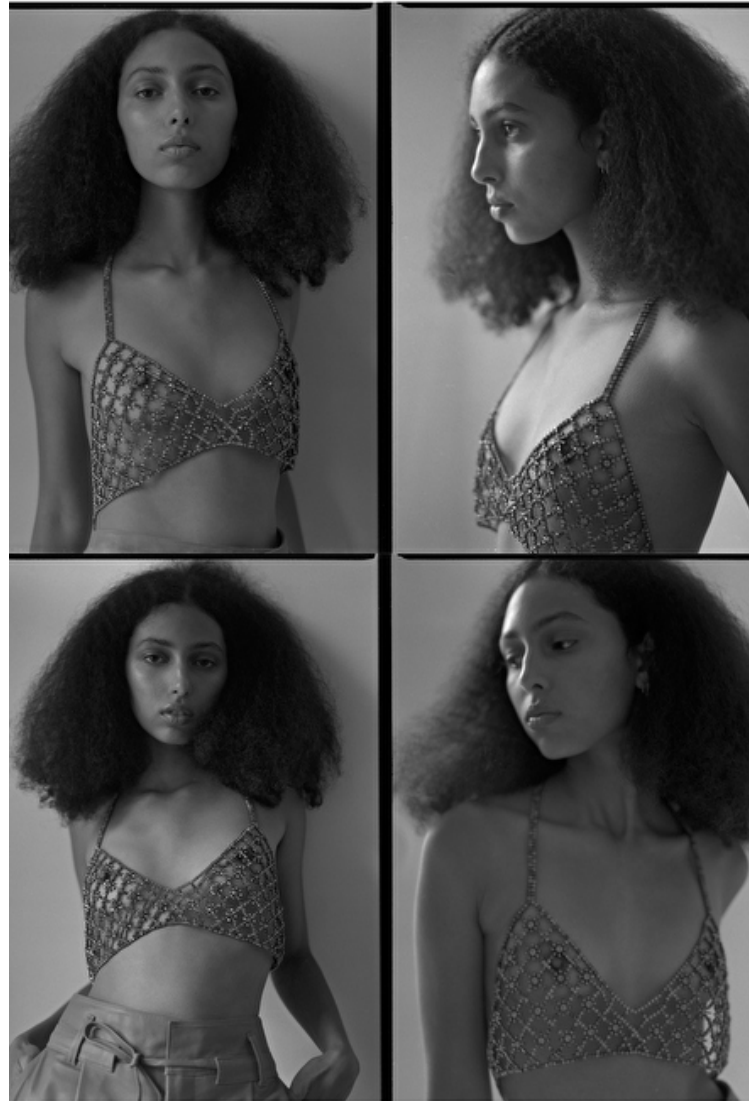

Eli

Height 173cm / 5' 8.0"

Bust 78cm / 30.5"

Waist 57cm / 22.5"

Hips 89cm / 35"

Shoes EU/US/UK 38 / 7.5 / 5

Eyes Black

Hair Black