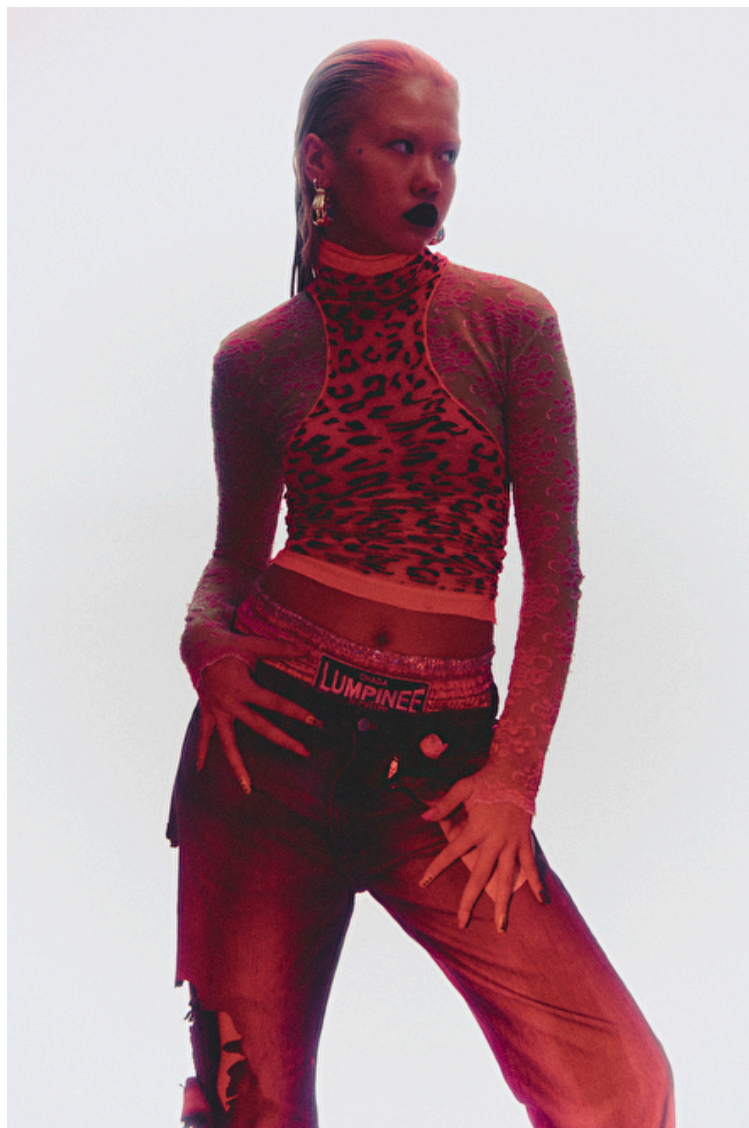

Bust 79cm / 31"

Waist 57cm / 22.5"

Hips 89cm / 35"

Shoes EU/US/UK 39 / 8 / 6

Eyes Brown

Hair Blond

Select

MODEL MANAGEMENT