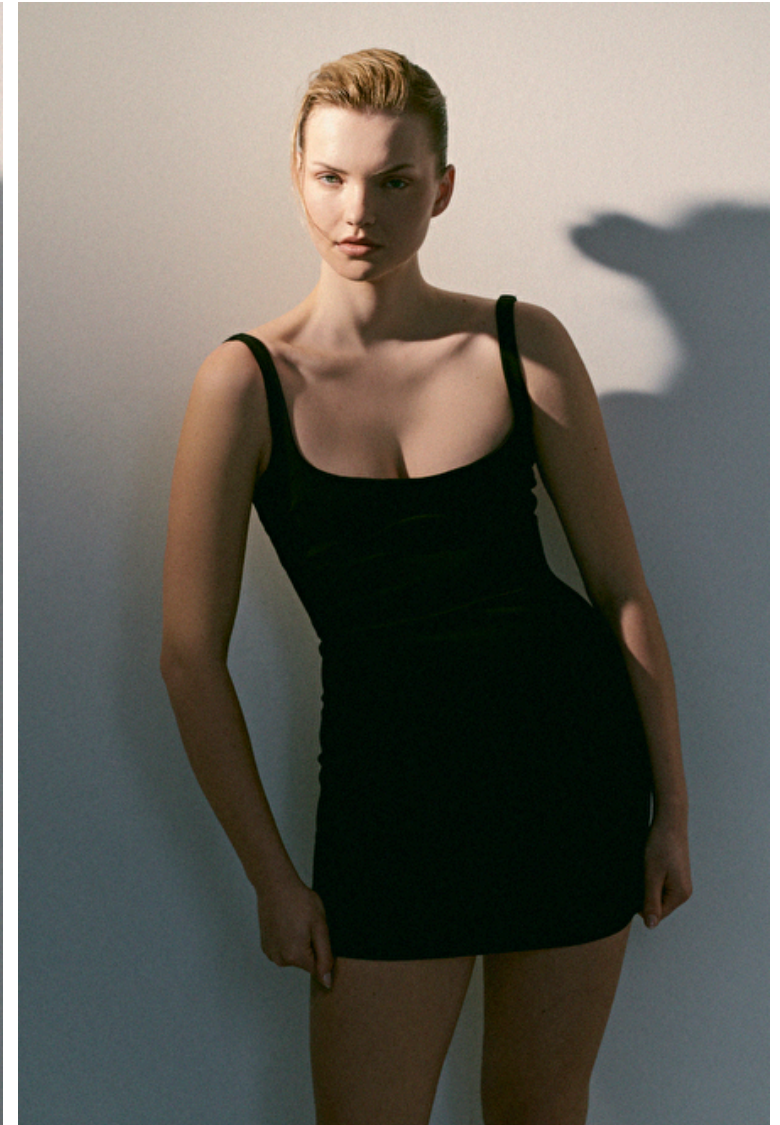

## Lucie

Height 179cm / 5' 10.5"

Bust 97cm / 38"

Waist 77cm / 30.5"

Hips 107cm / 42"

Shoes EU/US/UK 41 / 9.5 / 8

Eyes Blue grey

Hair Blond