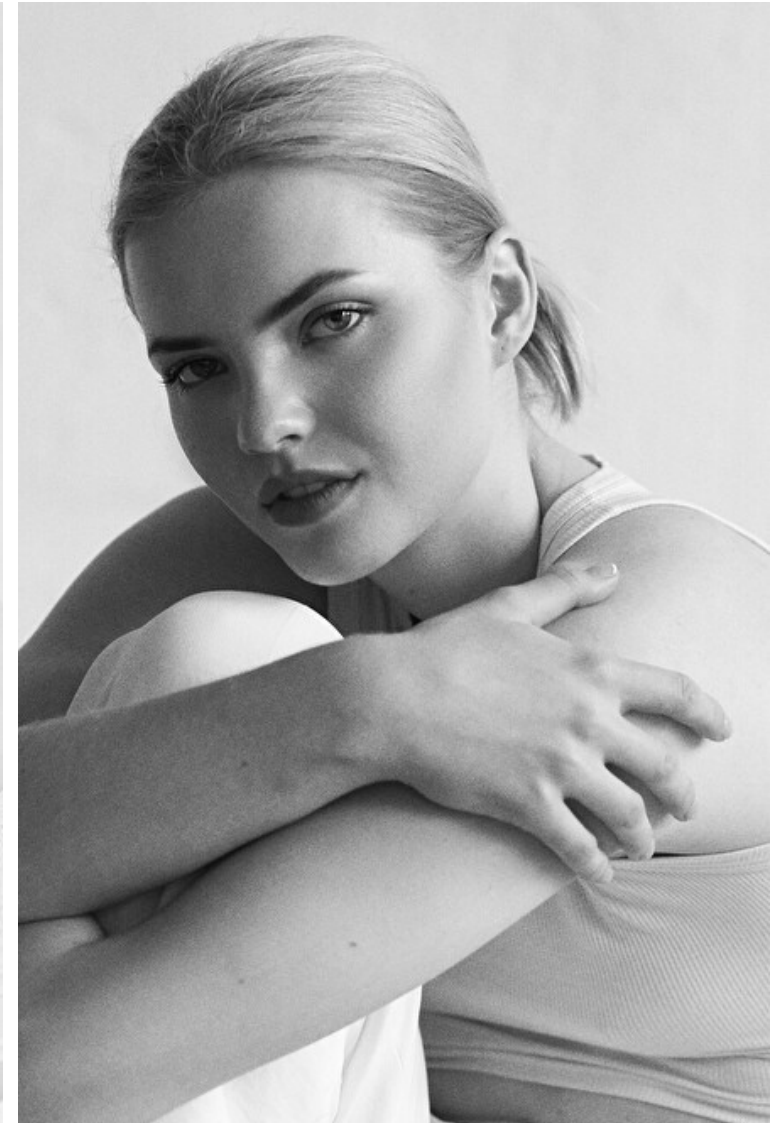

## Lucie

Height 179cm / 5' 10.5"

Bust 97cm / 38"

Waist 77cm / 30.5"

Hips 107cm / 42"

Shoes EU/US/UK 41 / 9.5 / 8

Eyes Blue grey

Hair Blond