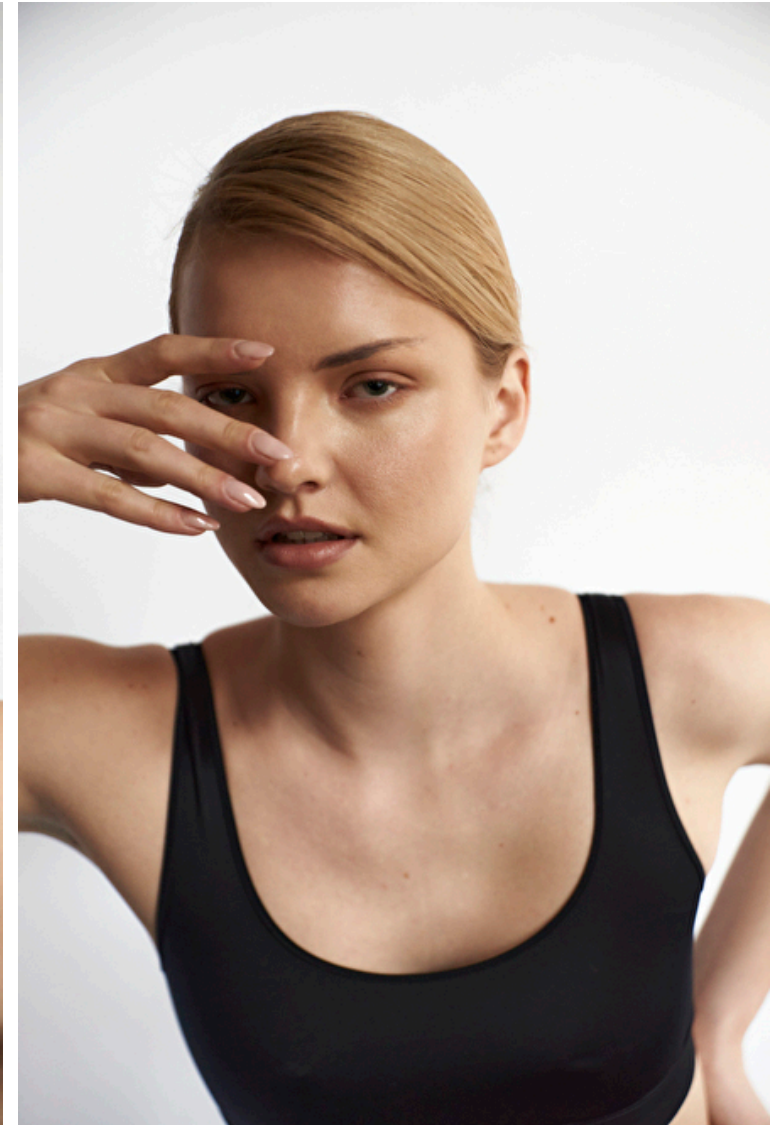

## Lucie

Height 179cm / 5' 10.5"

Bust 97cm / 38"

Waist 77cm / 30.5"

Hips 107cm / 42"

Shoes EU/US/UK 41 / 9.5 / 8

Eyes Blue grey

Hair Blond