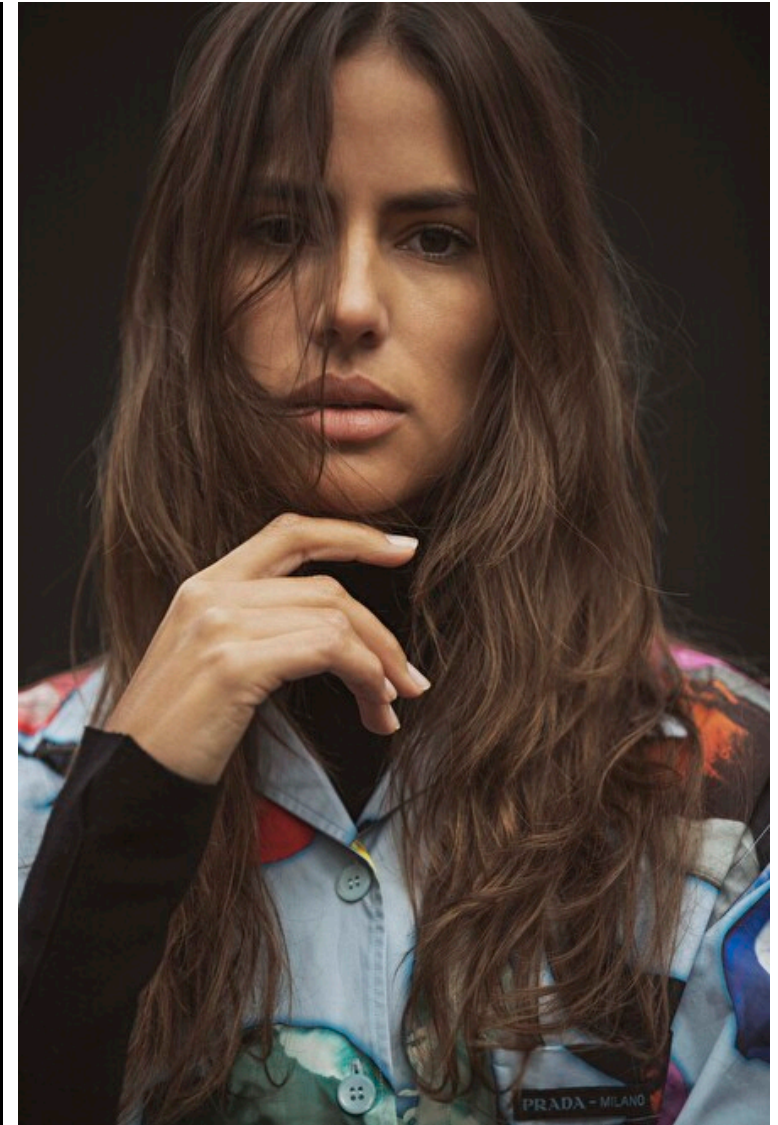

Height 175cm / 5' 9.0"

Size EU/US 34 / 4

Bust 83cm / 32.5"

Waist 61cm / 24"

Hips 90cm / 35.5"

Shoes EU/US/UK 41 / 9.5 / 8

Eyes Brown

Hair Brown