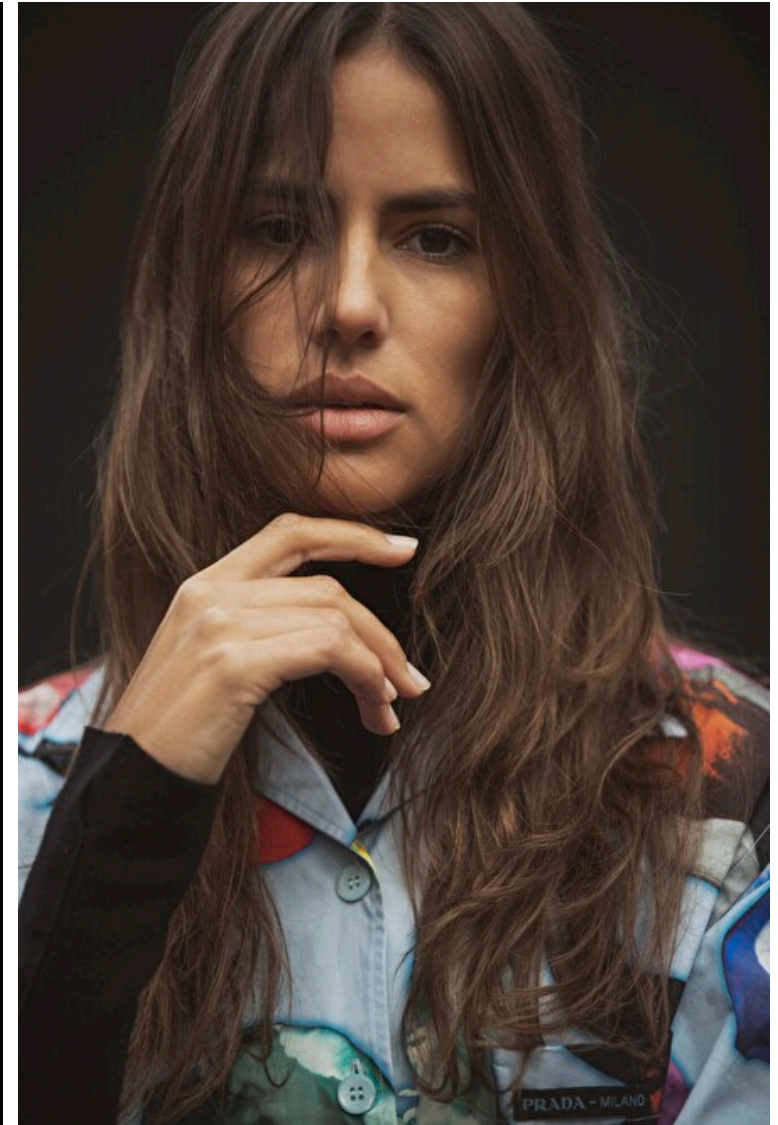

Select

MODEL MANAGEMENT

Grev Turegatan 18, Stockholm, 00000, Sweden, Sweden

Phone: 08-545 866 66 Email: info.stockholm@selectmodel.com Website: <https://www.selectmodel.com/>

Mafalda Viana

Height 175cm / 5' 9.0"

Size EU/US 34 / 4

Bust 83cm / 32.5"

Waist 61cm / 24"

Hips 90cm / 35.5"

Shoes EU/US/UK 41 / 9.5 / 8

Eyes Brown

Hair Brown