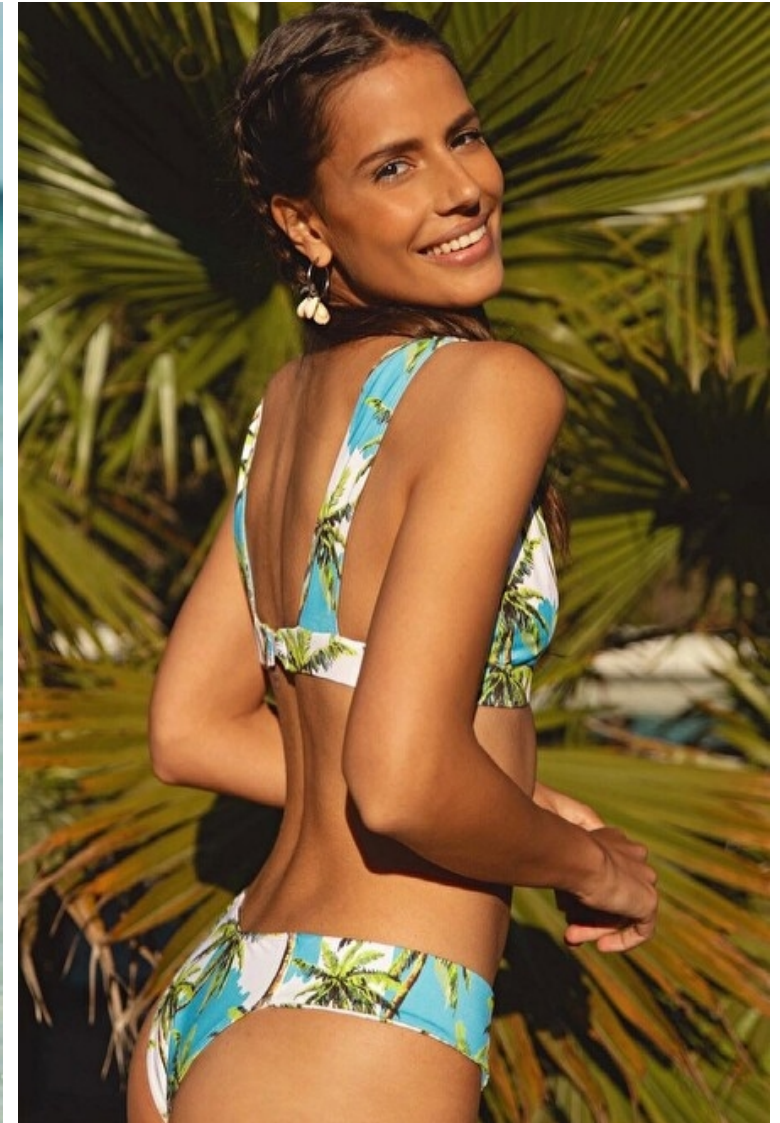

## Mafalda Viana

Height 175cm / 5' 9.0"

Bust 83cm / 32.5"

Waist 61cm / 24"

Hips 90cm / 35.5"

Shoes EU/US/UK 41 / 9.5 / 8

Eyes Brown

Hair Brown