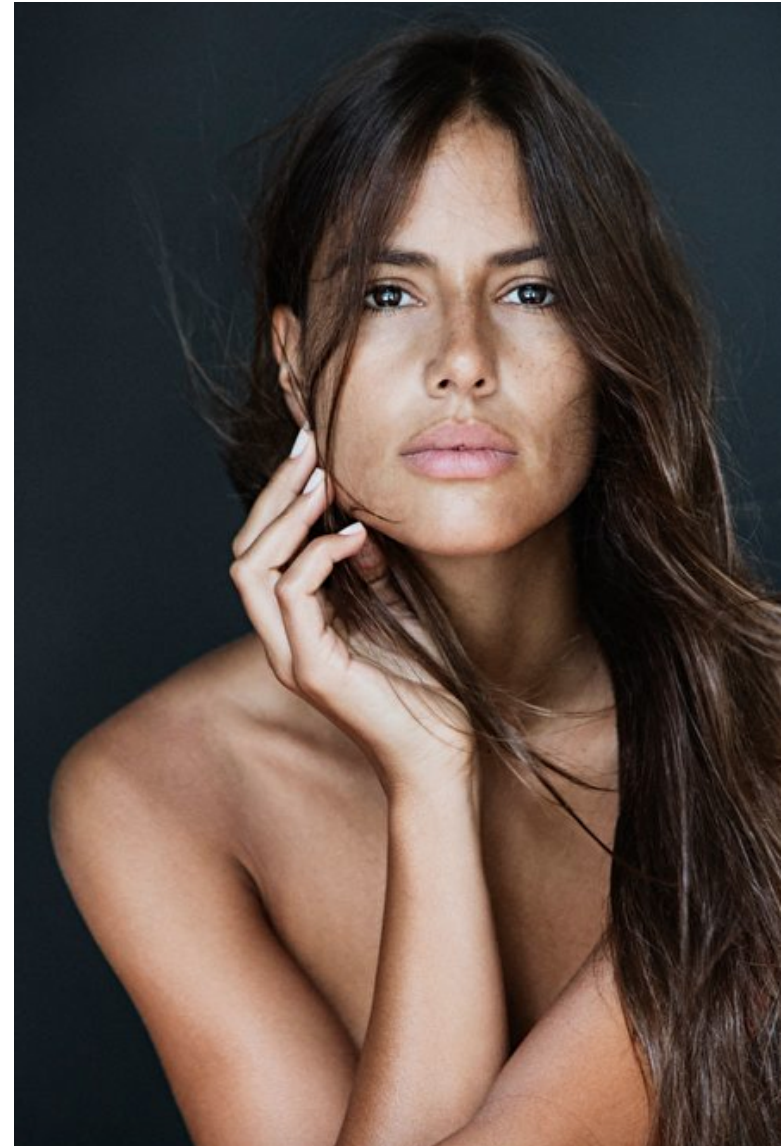

Mafalda Viana

Height 175cm / 5' 9.0"

Size EU/US 34 / 4

Bust 83cm / 32.5"

Waist 61cm / 24"

Hips 90cm / 35.5"

Shoes EU/US/UK 41 / 9.5 / 8

Eyes Brown

Hair Brown

Mafalda Viana

Height 175cm / 5' 9.0"

Size EU/US 34 / 4

Bust 83cm / 32.5"

Waist 61cm / 24"

Hips 90cm / 35.5"

Shoes EU/US/UK 41 / 9.5 / 8